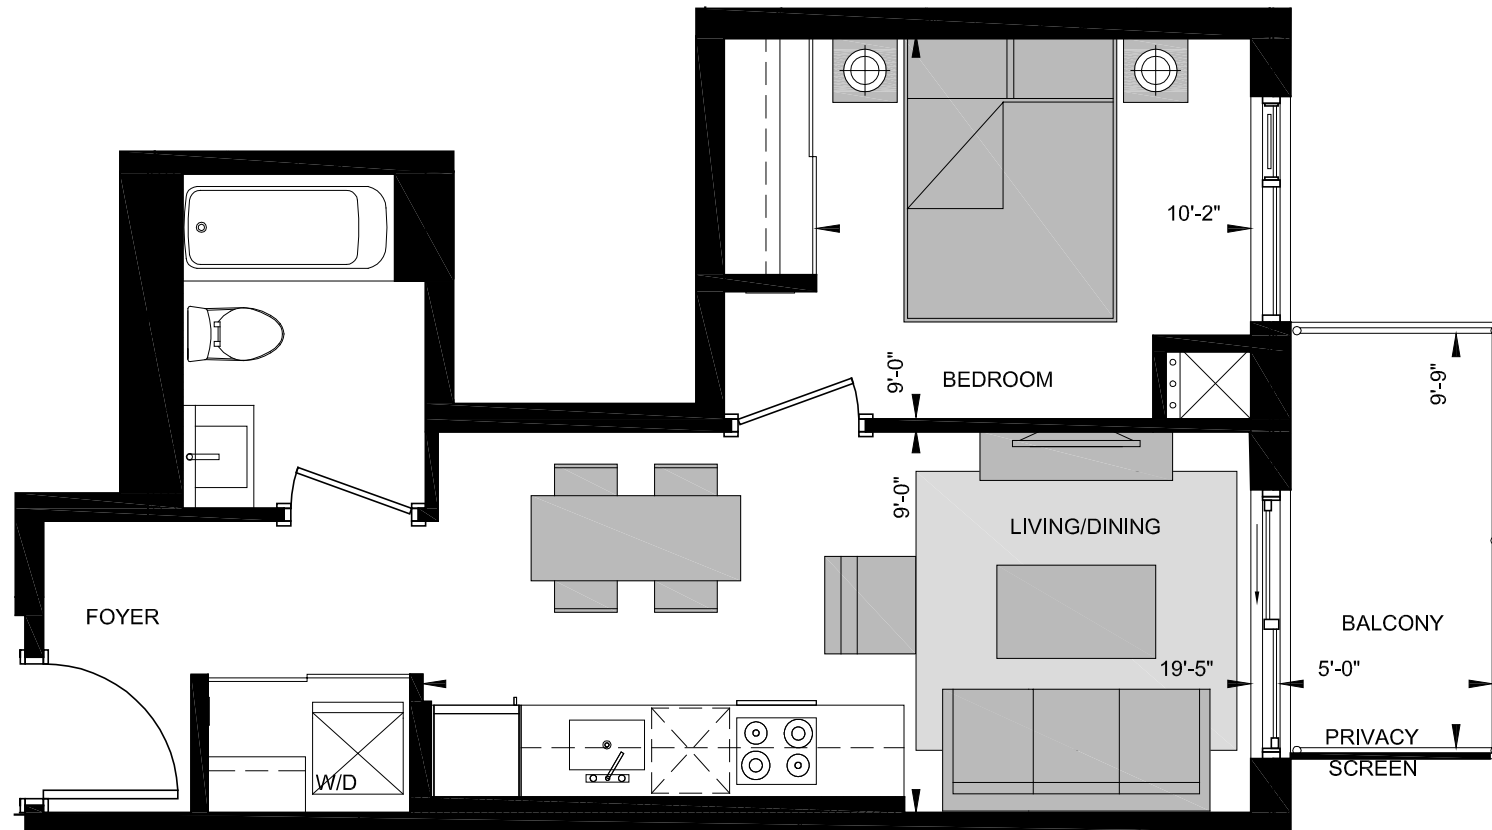

SUITE CE-W

1 BED
460 sq.ft

All dimensions, specifications, and drawings are approximate. Furniture not included. Actual square footage may vary from stated floor plan. E. & O. E.

FLOORS 12-26