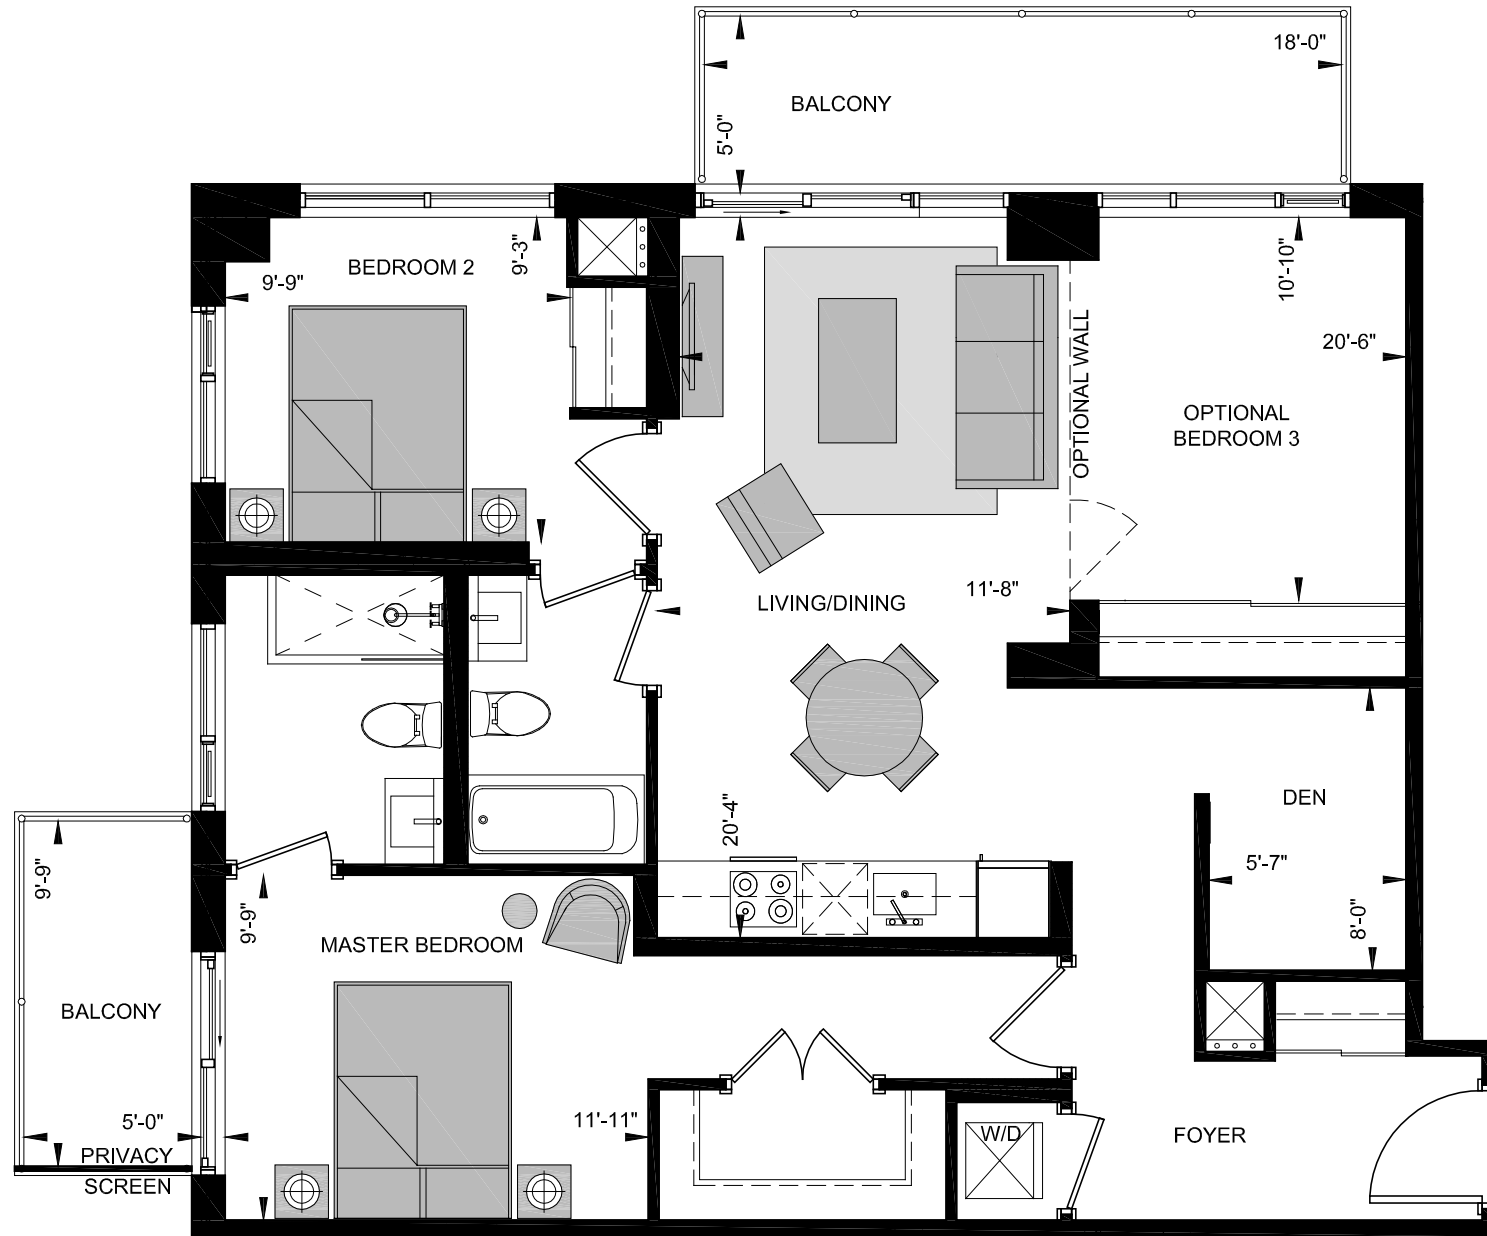

SUITE HN3-W

2 BED + DEN

1042 sq.ft

MIRABELLA
LUXURY CONDOMINIUMS

FLOORS 33-41

FLOORS 27-32

All dimensions, specifications, and drawings are approximate. Furniture not included. Actual square footage may vary from stated floor plan. E. & O. E.