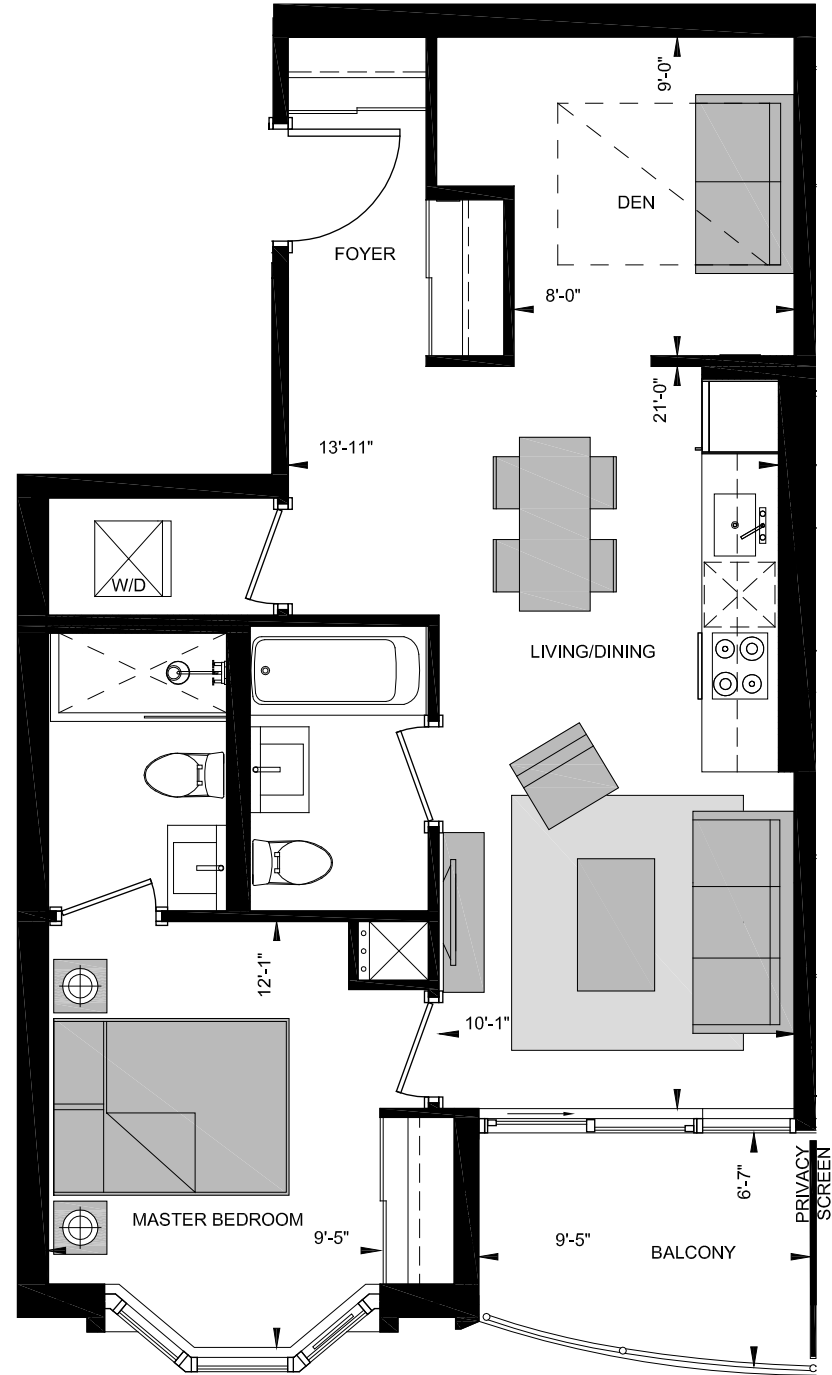

SUITE GB-W

1 BED + DEN
700 sq.ft

All dimensions, specifications, and drawings are approximate. Furniture not included. Actual square footage may vary from stated floor plan. E. & O. E.