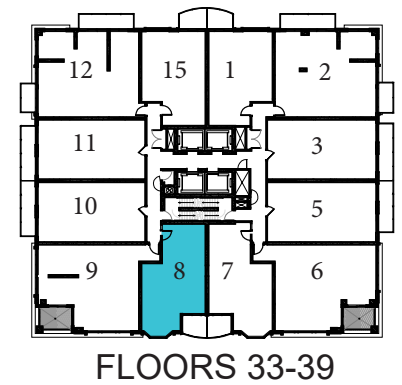

SUITE GB-W

1 BED + DEN
700 sq.ft

All dimensions, specifications, and drawings are approximate. Furniture not included. Actual square footage may vary from stated floor plan. E. & O. E.