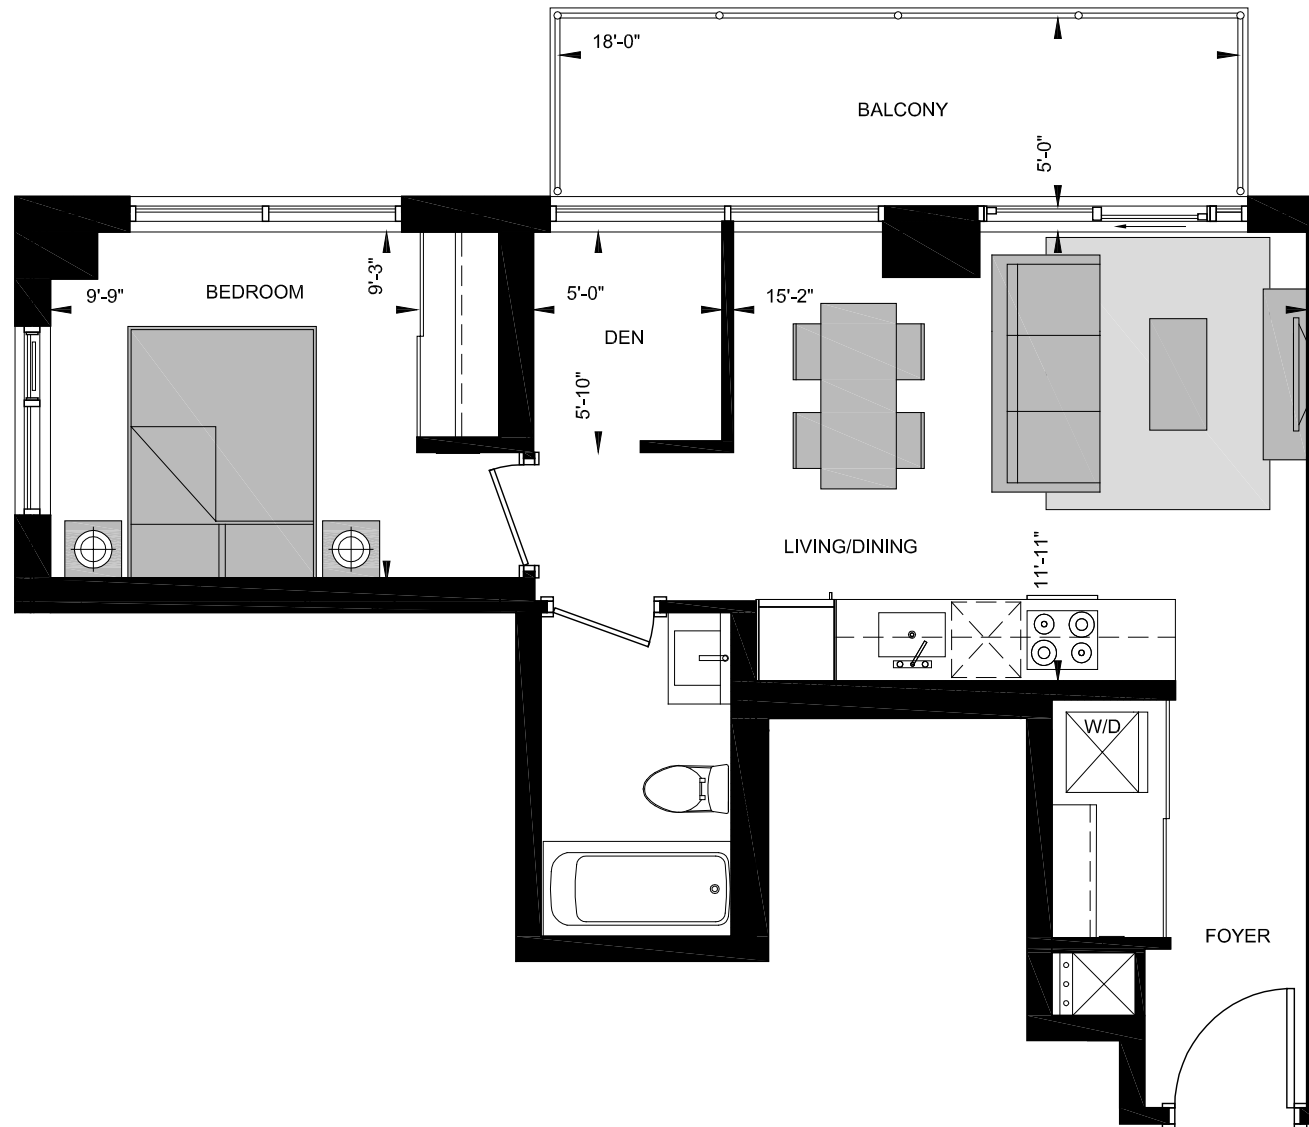

# SUITE BW-W

1 BED + DEN

550 sq.ft

All dimensions, specifications, and drawings are approximate. Furniture not included. Actual square footage may vary from stated floor plan. E. & O. E.

FLOORS 12-26