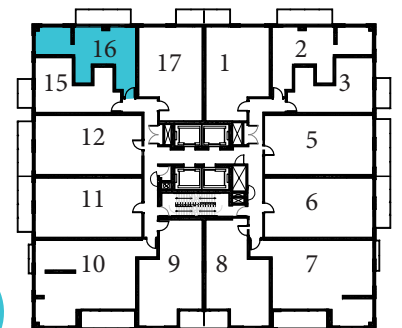

# SUITE BW-W

1 BED + DEN

550 sq.ft

All dimensions, specifications, and drawings are approximate. Furniture not included. Actual square footage may vary from stated floor plan. E. & O. E.

FLOORS 12-26