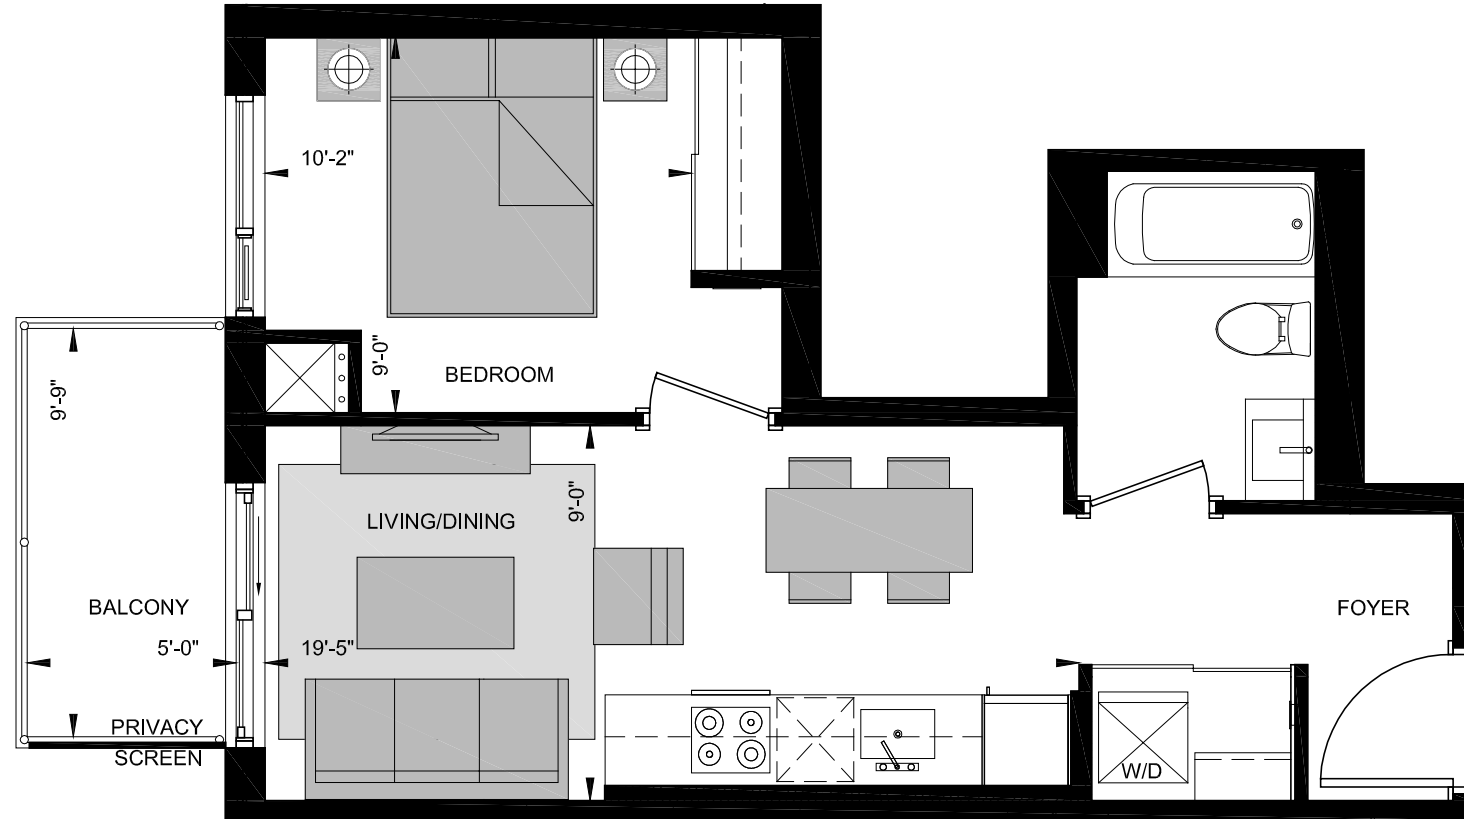

SUITE CW-W

1 BED
460 sq.ft

All dimensions, specifications, and drawings are approximate. Furniture not included. Actual square footage may vary from stated floor plan. E. & O. E.

FLOORS 12-26