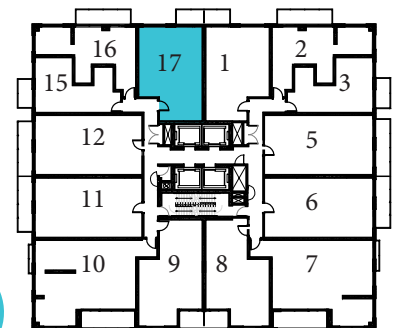

SUITE A-W

1 BED + DEN
676 sq.ft

All dimensions, specifications, and drawings are approximate. Furniture not included. Actual square footage may vary from stated floor plan. E. & O. E.

FLOORS 12-26