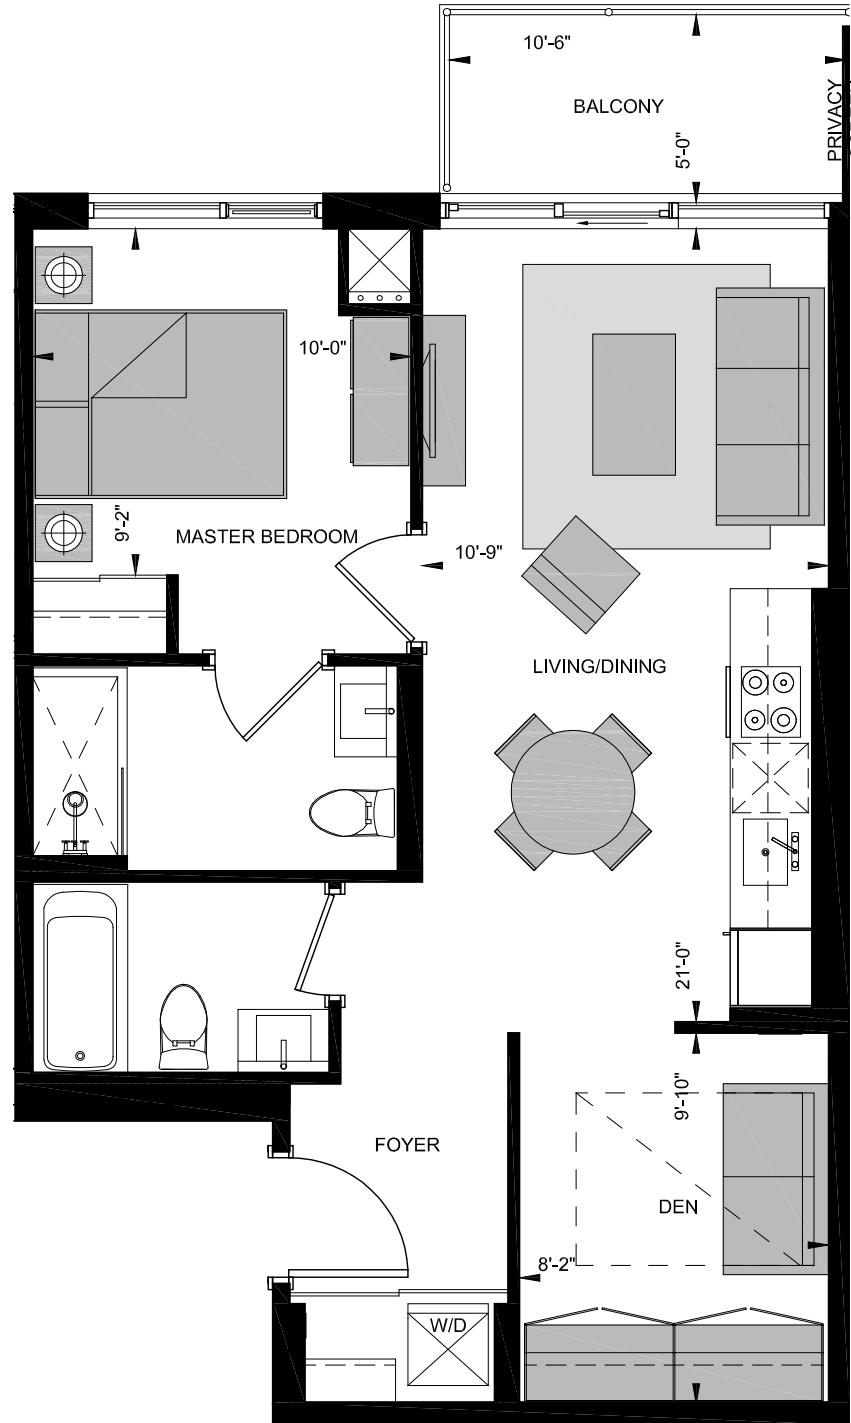

SUITE A-W

1 BED + DEN
676 sq.ft

All dimensions, specifications, and drawings are approximate. Furniture not included. Actual square footage may vary from stated floor plan. E. & O. E.

FLOORS 12-26