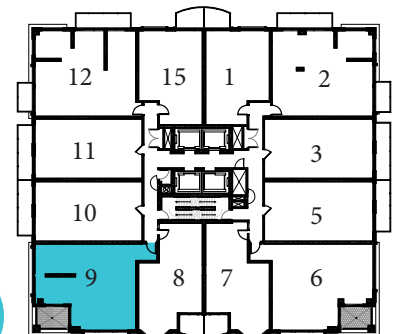

SUITE LW-W

2 BED
974 sq.ft

FLOORS 33-42

All dimensions, specifications, and drawings are approximate. Furniture not included. Actual square footage may vary from stated floor plan. E. & O. E.