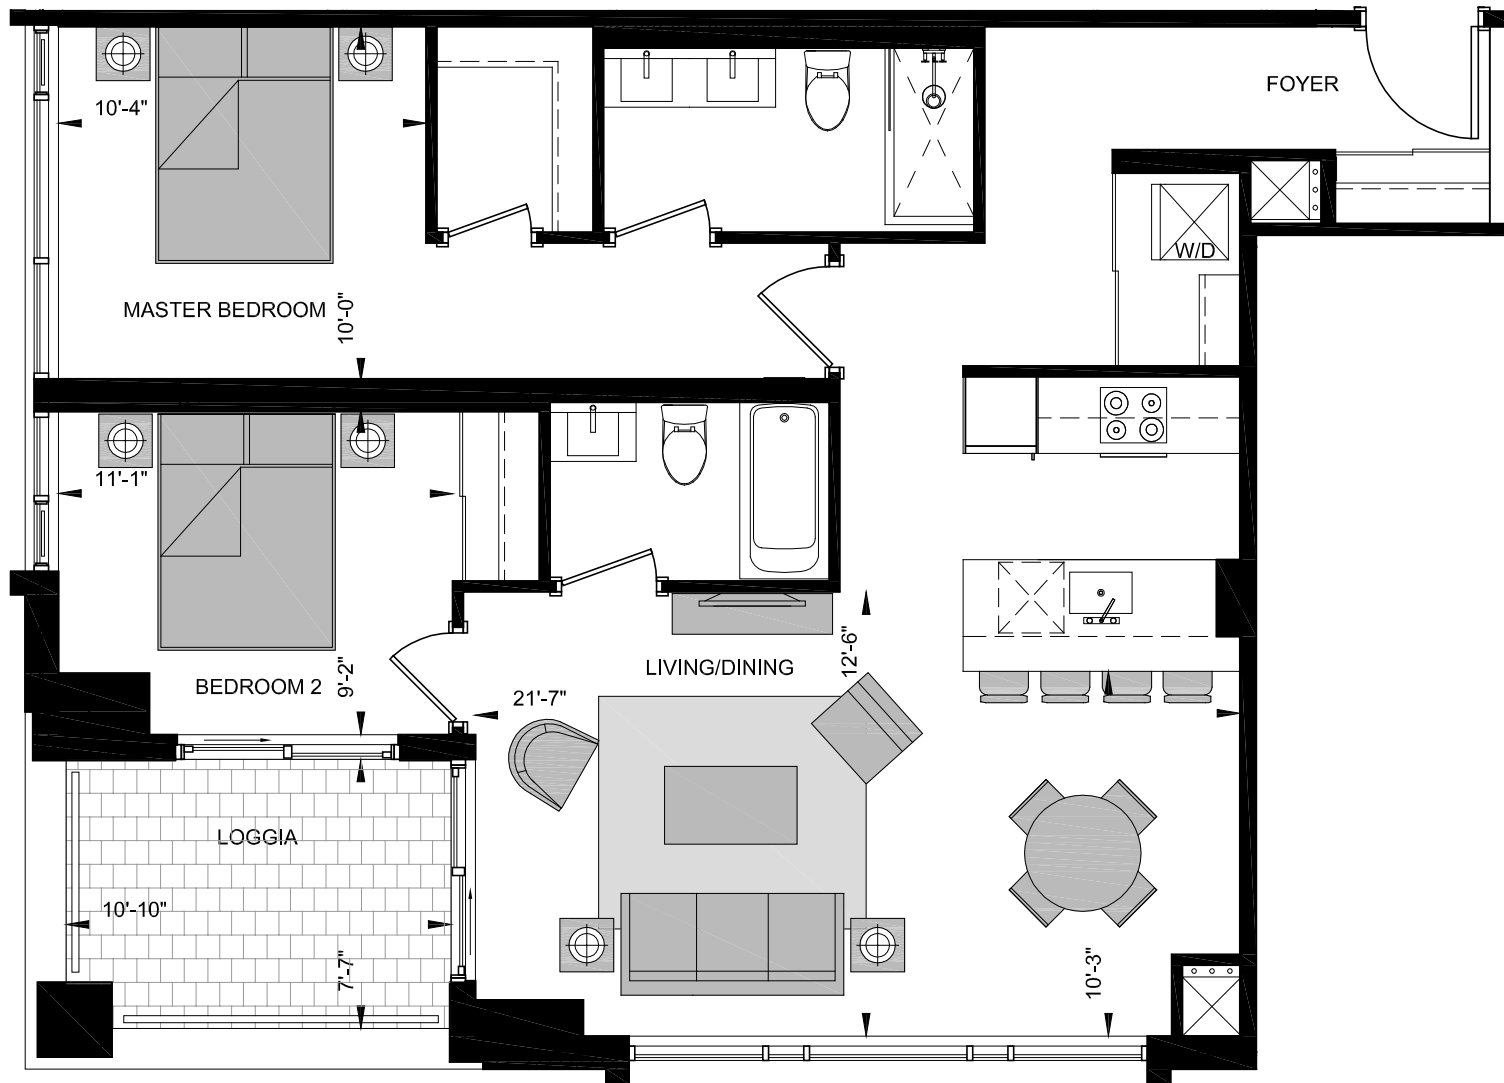

SUITE LW-W

2 BED
974 sq.ft

FLOORS 33-42

All dimensions, specifications, and drawings are approximate. Furniture not included. Actual square footage may vary from stated floor plan. E. & O. E.