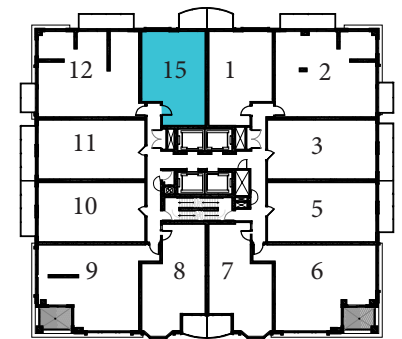

# SUITE AR-W

1 BED + DEN  
676 sq.ft

FLOORS 33-42

FLOORS 27-32

All dimensions, specifications, and drawings are approximate. Furniture not included. Actual square footage may vary from stated floor plan. E. & O. E.