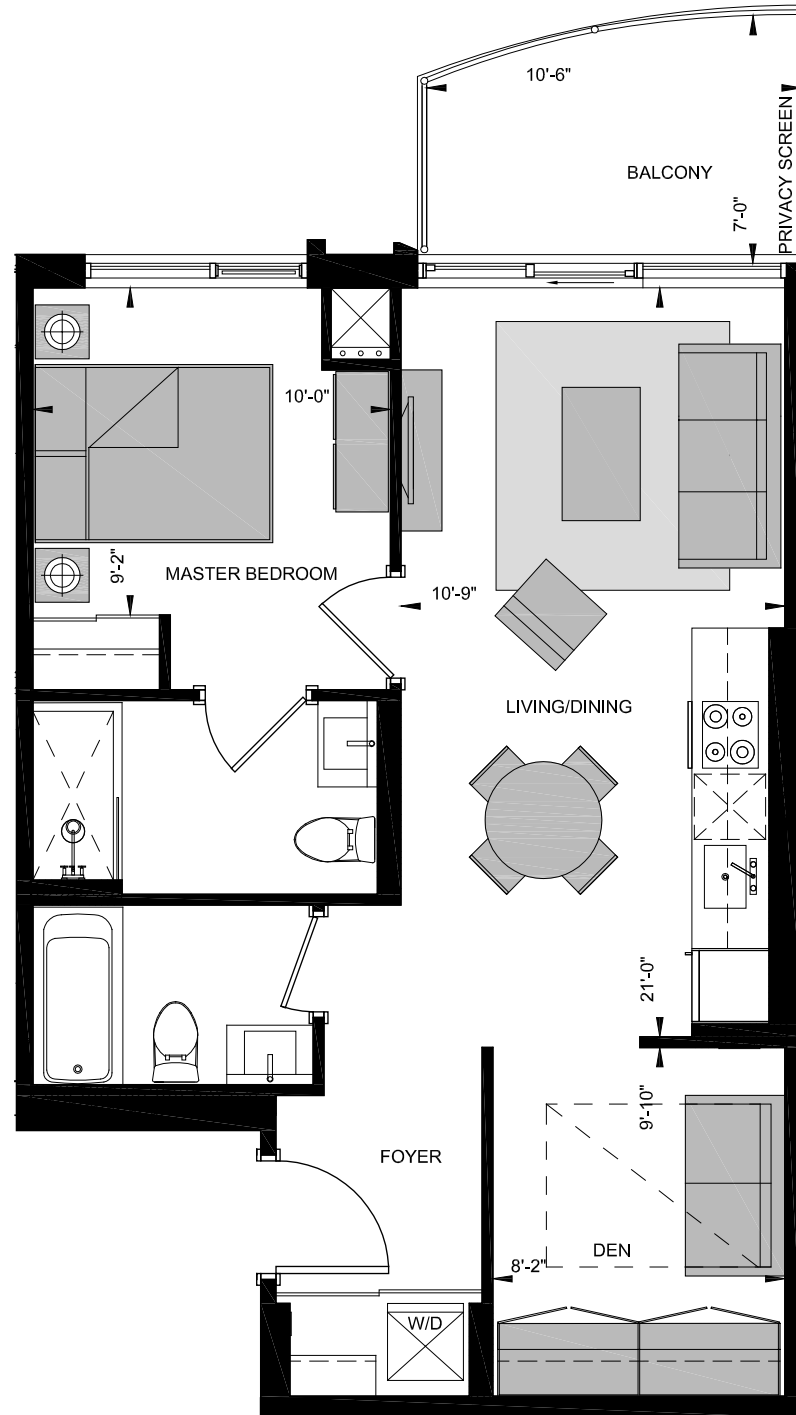

# SUITE AR-W

1 BED + DEN  
676 sq.ft

FLOORS 33-42

FLOORS 27-32

All dimensions, specifications, and drawings are approximate. Furniture not included. Actual square footage may vary from stated floor plan. E. & O. E.