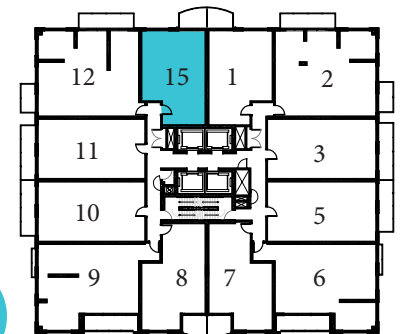

# SUITE AR-W

1 BED + DEN  
676 sq.ft

FLOORS 33-42

FLOORS 27-32

All dimensions, specifications, and drawings are approximate. Furniture not included. Actual square footage may vary from stated floor plan. E. & O. E.