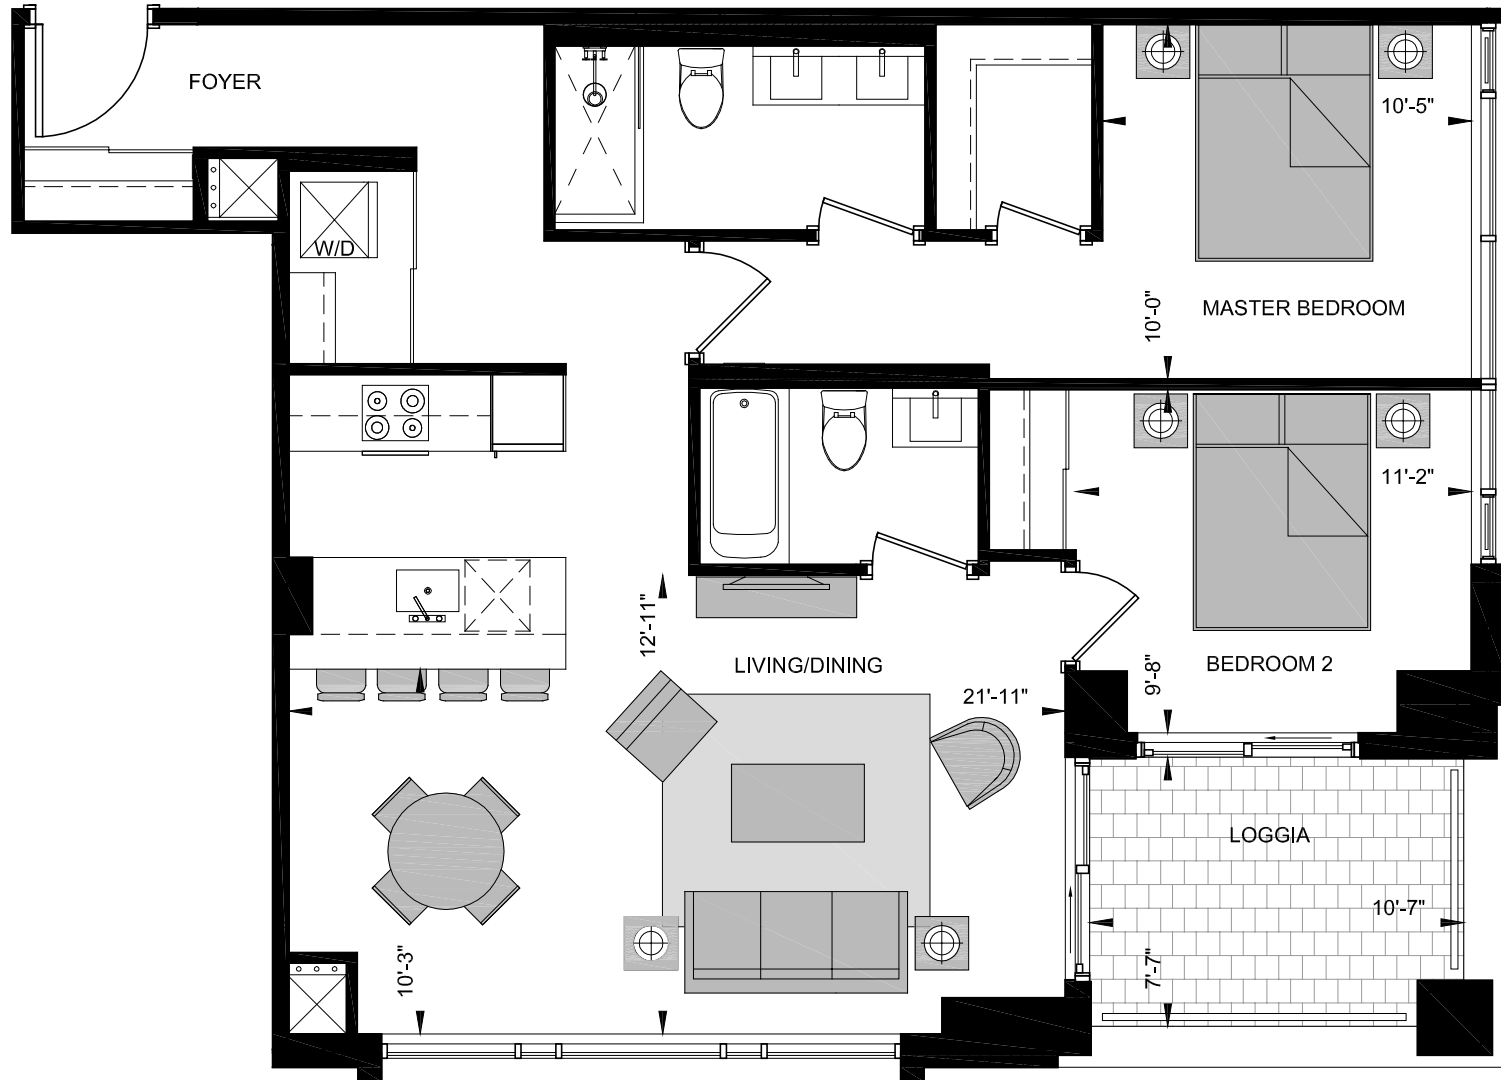

SUITE LE-W

2 BED
974 sq.ft

All dimensions, specifications, and drawings are approximate. Furniture not included. Actual square footage may vary from stated floor plan. E. & O. E.

FLOORS 33-42