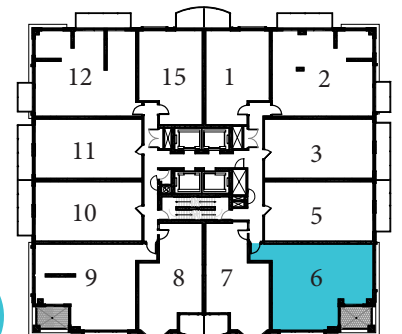

SUITE LE-W

2 BED
974 sq.ft

All dimensions, specifications, and drawings are approximate. Furniture not included. Actual square footage may vary from stated floor plan. E. & O. E.

FLOORS 33-42