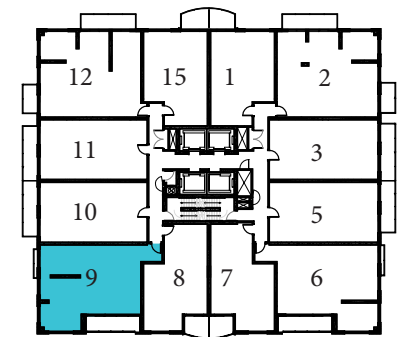

# SUITE FMS2W-W

2 BED  
978 sq.ft

FLOORS 27-32

FLOORS 12-26

All dimensions, specifications, and drawings are approximate. Furniture not included. Actual square footage may vary from stated floor plan. E. & O. E.