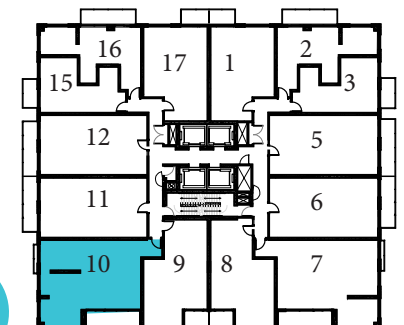

# SUITE FMS2W-W

2 BED  
978 sq.ft

FLOORS 27-32

FLOORS 12-26

All dimensions, specifications, and drawings are approximate. Furniture not included. Actual square footage may vary from stated floor plan. E. & O. E.