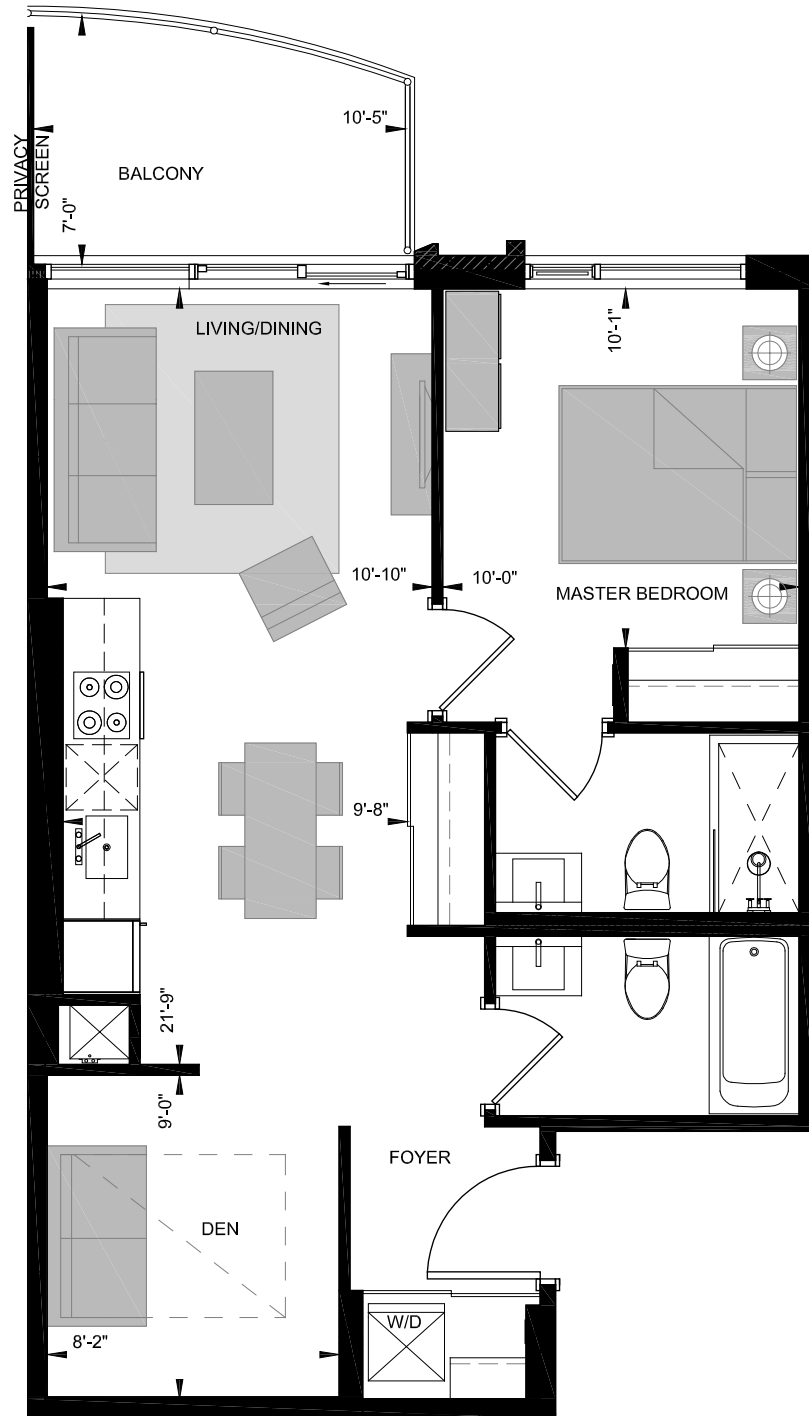

# SUITE KR-W

1 BED + DEN

676 sq.ft

All dimensions, specifications, and drawings are approximate. Furniture not included. Actual square footage may vary from stated floor plan. E. & O. E.