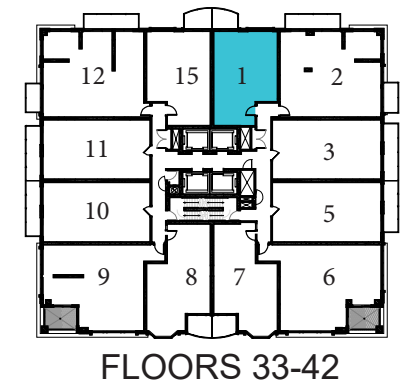

# SUITE KR-W

1 BED + DEN

676 sq.ft

All dimensions, specifications, and drawings are approximate. Furniture not included. Actual square footage may vary from stated floor plan. E. & O. E.