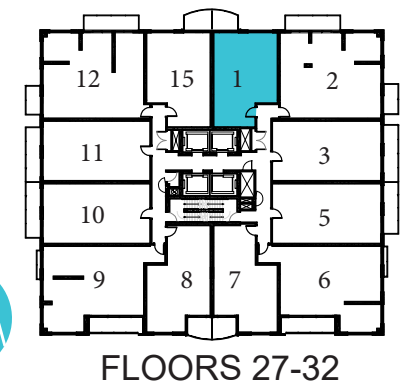

# SUITE KR-W

1 BED + DEN

676 sq.ft

All dimensions, specifications, and drawings are approximate. Furniture not included. Actual square footage may vary from stated floor plan. E. & O. E.