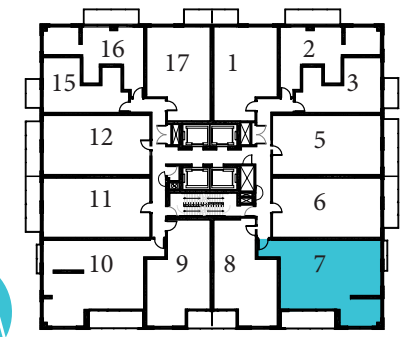

# SUITE FMS2E-W

2 BED  
978 sq.ft

All dimensions, specifications, and drawings are approximate. Furniture not included. Actual square footage may vary from stated floor plan. E. & O. E.