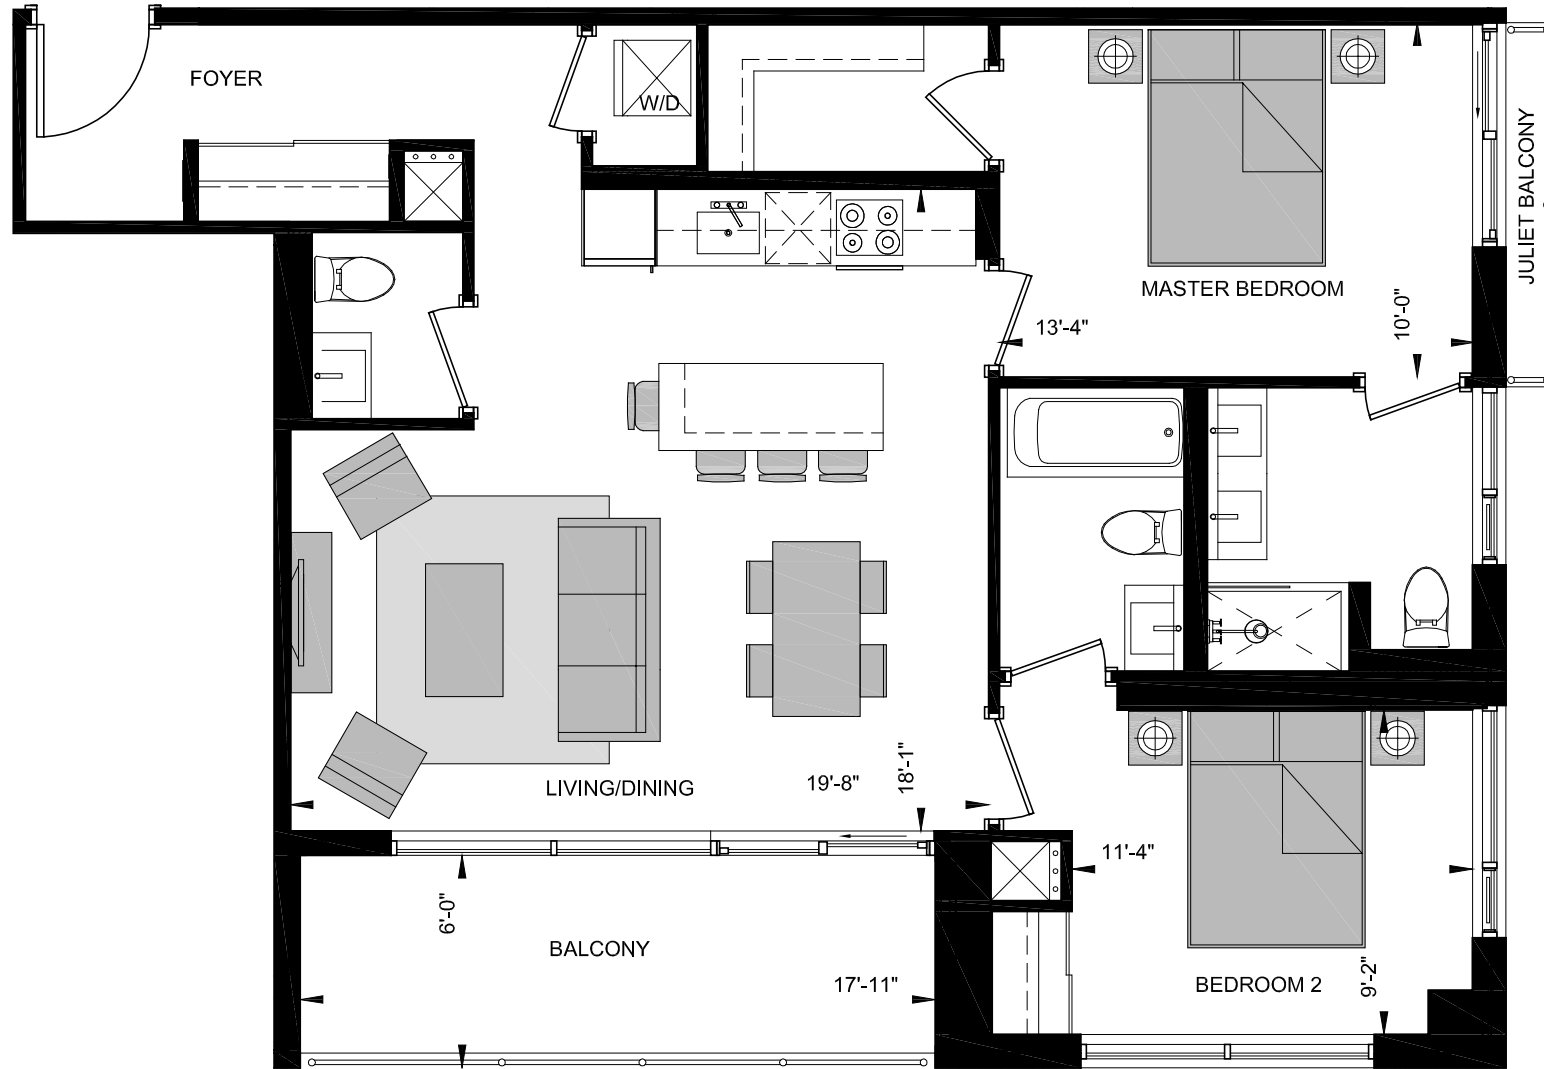

# SUITE FMS2E-W

2 BED  
978 sq.ft

All dimensions, specifications, and drawings are approximate. Furniture not included. Actual square footage may vary from stated floor plan. E. & O. E.