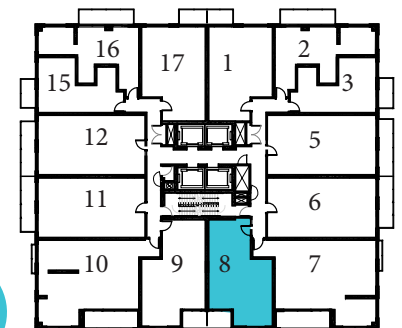

SUITE G-W

1 BED + DEN

692 sq.ft

All dimensions, specifications, and drawings are approximate. Furniture not included. Actual square footage may vary from stated floor plan. E. & O. E.

FLOORS 12-26