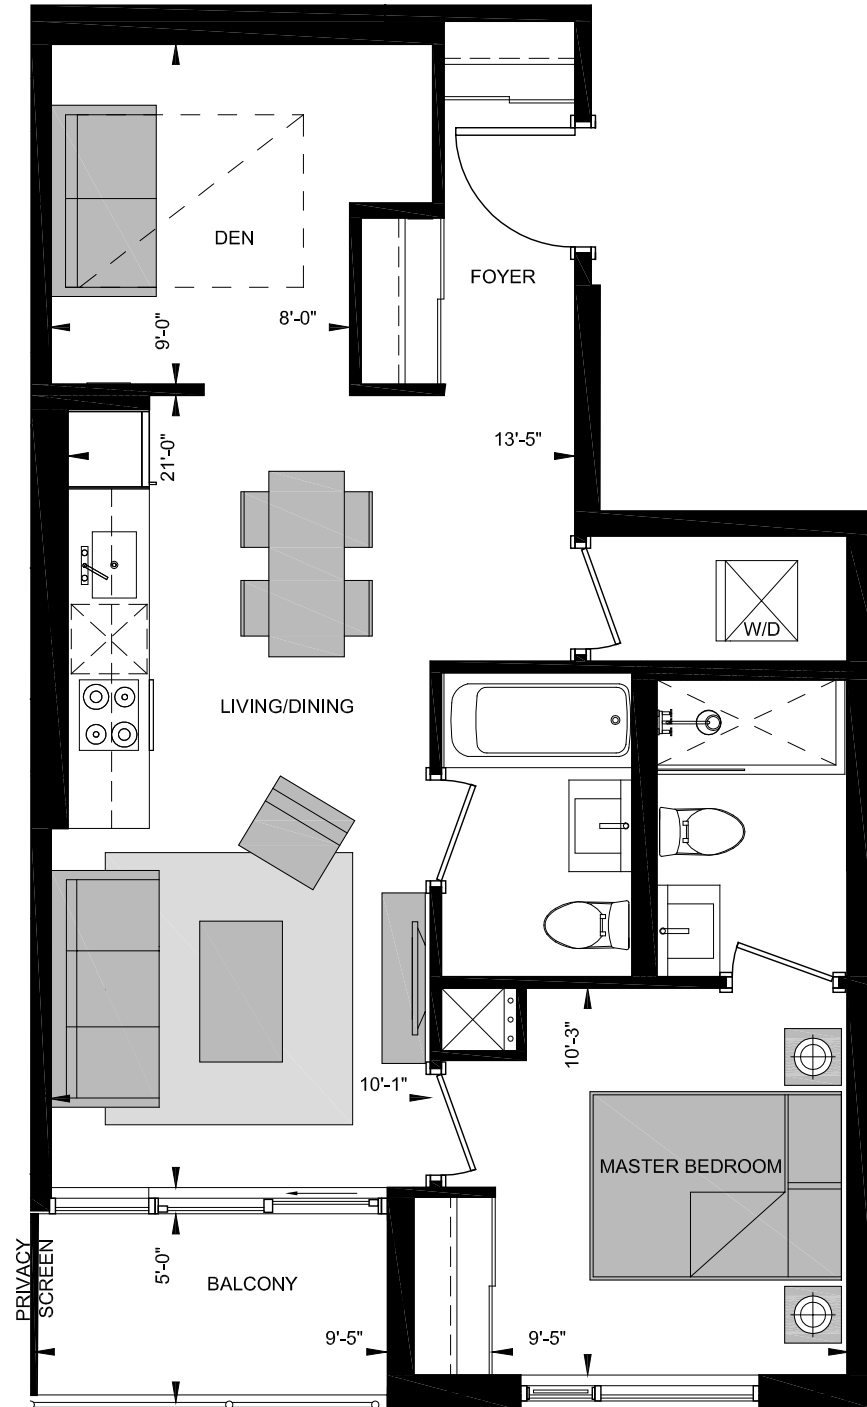

SUITE G-W

1 BED + DEN

692 sq.ft

All dimensions, specifications, and drawings are approximate. Furniture not included. Actual square footage may vary from stated floor plan. E. & O. E.

FLOORS 12-26