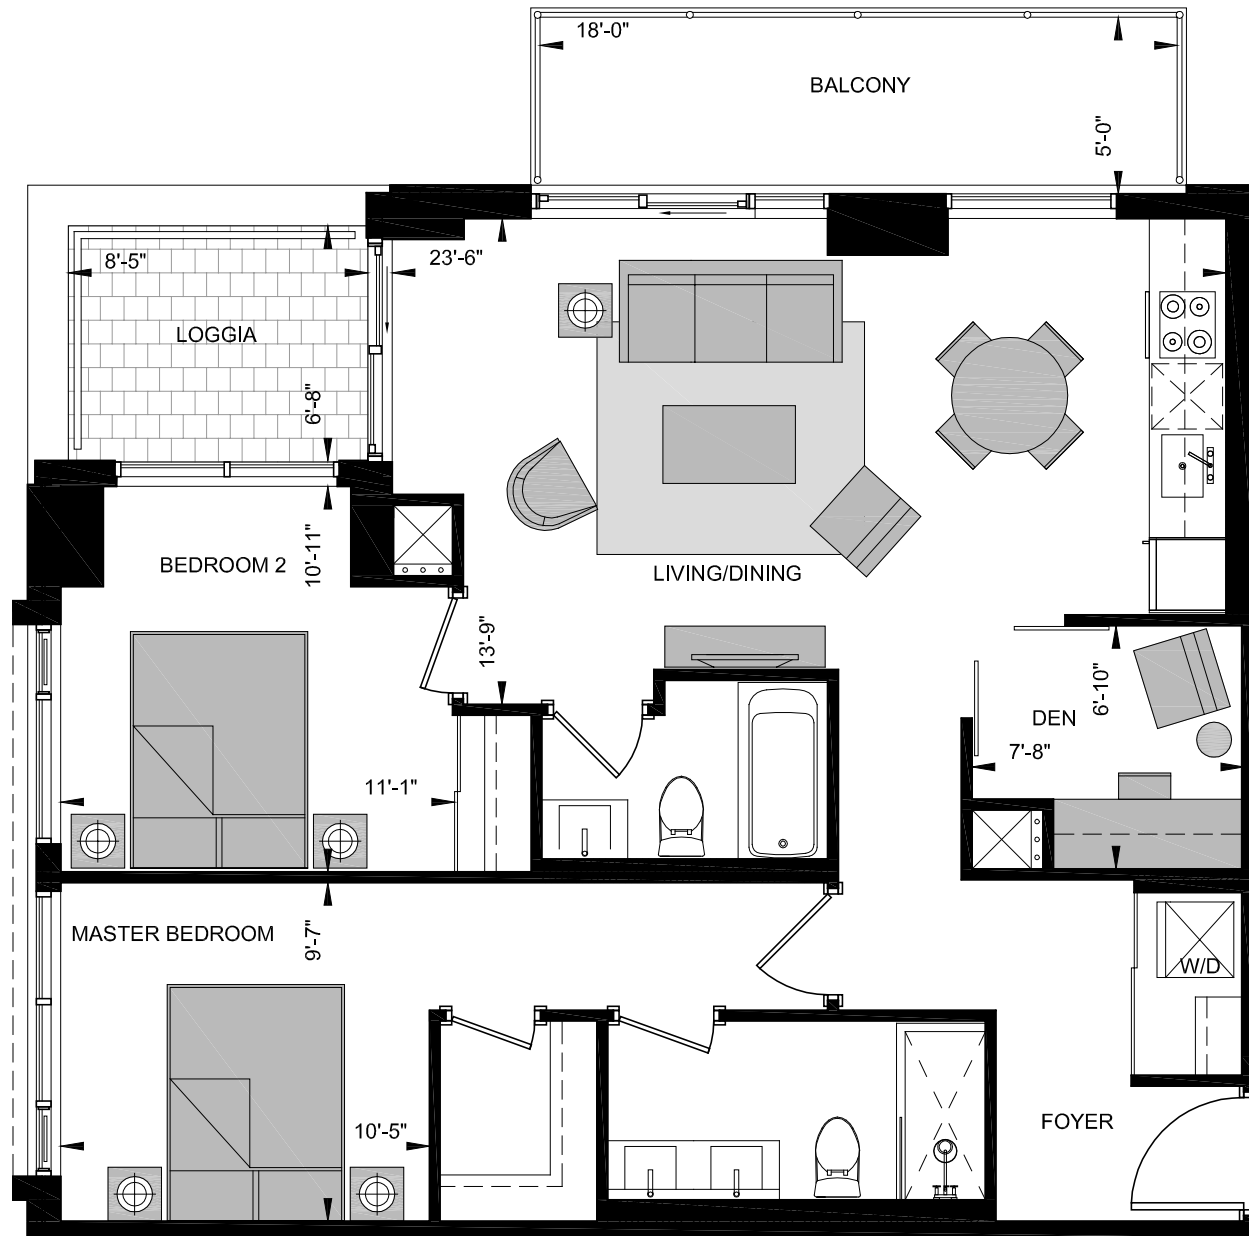

# SUITE LNW-W

2 BED + DEN

956 sq.ft

All dimensions, specifications, and drawings are approximate. Furniture not included. Actual square footage may vary from stated floor plan. E. & O. E.

FLOOR 42