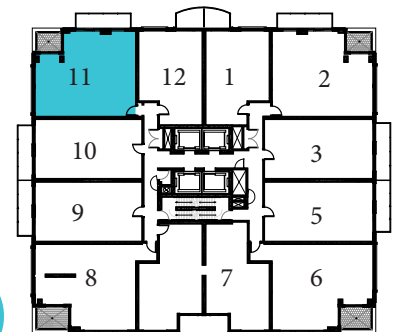

# SUITE LNW-W

2 BED + DEN

956 sq.ft

All dimensions, specifications, and drawings are approximate. Furniture not included. Actual square footage may vary from stated floor plan. E. & O. E.

FLOOR 42