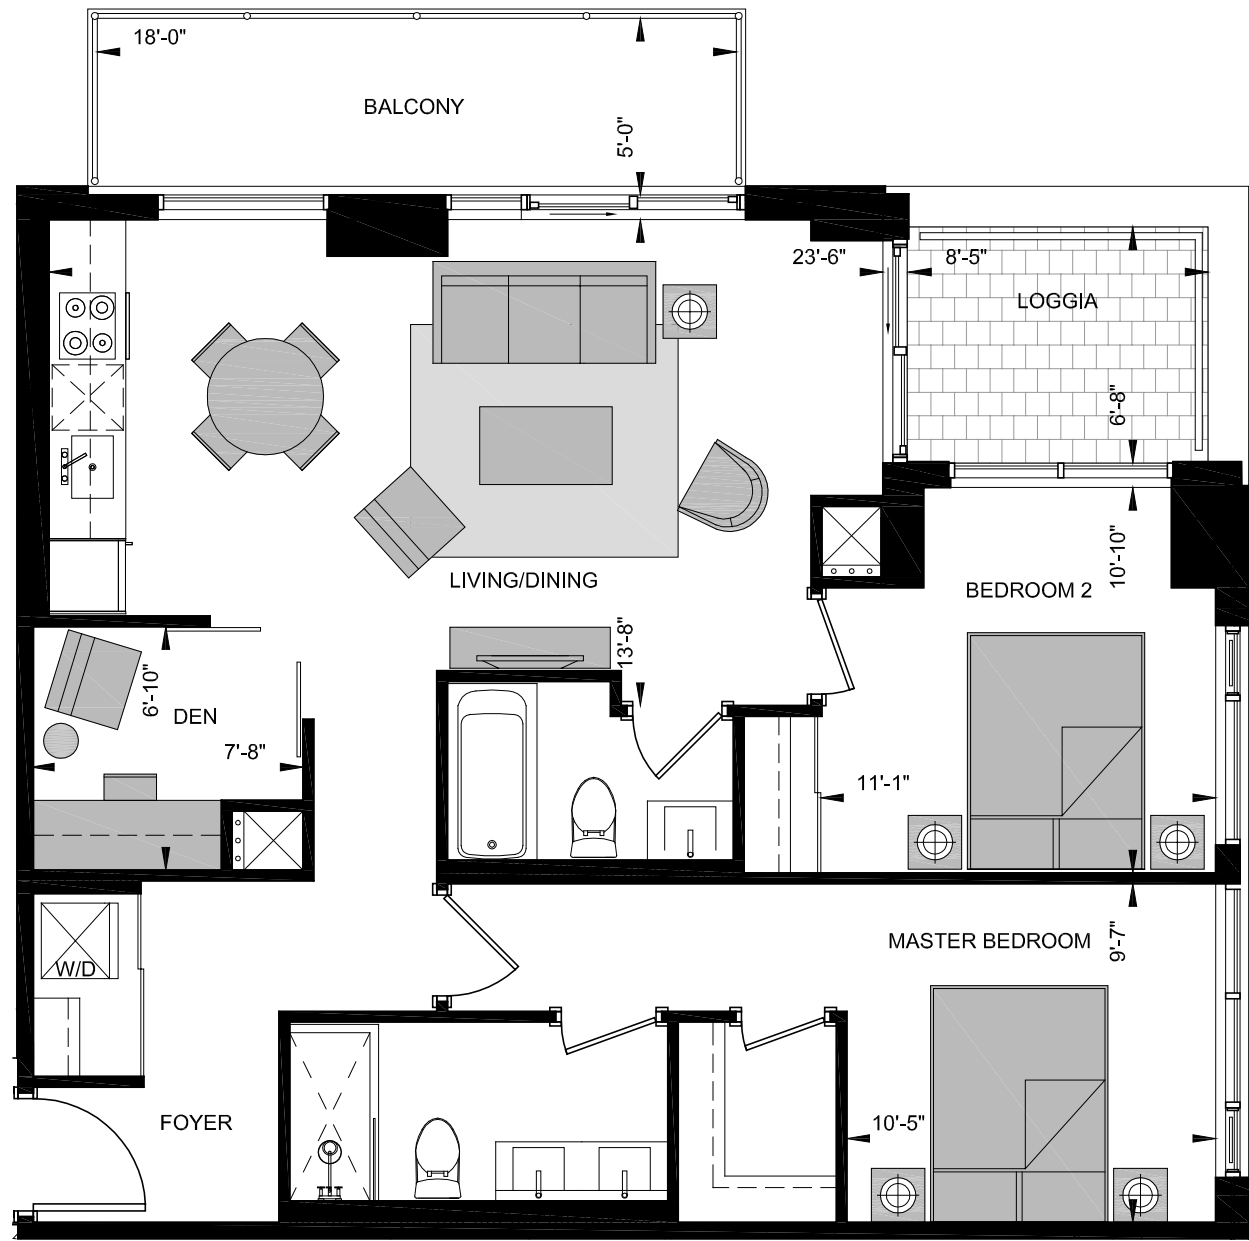

# SUITE LNE-W

2 BED + DEN

956 sq.ft

All dimensions, specifications, and drawings are approximate. Furniture not included. Actual square footage may vary from stated floor plan. E. & O. E.

FLOOR 42