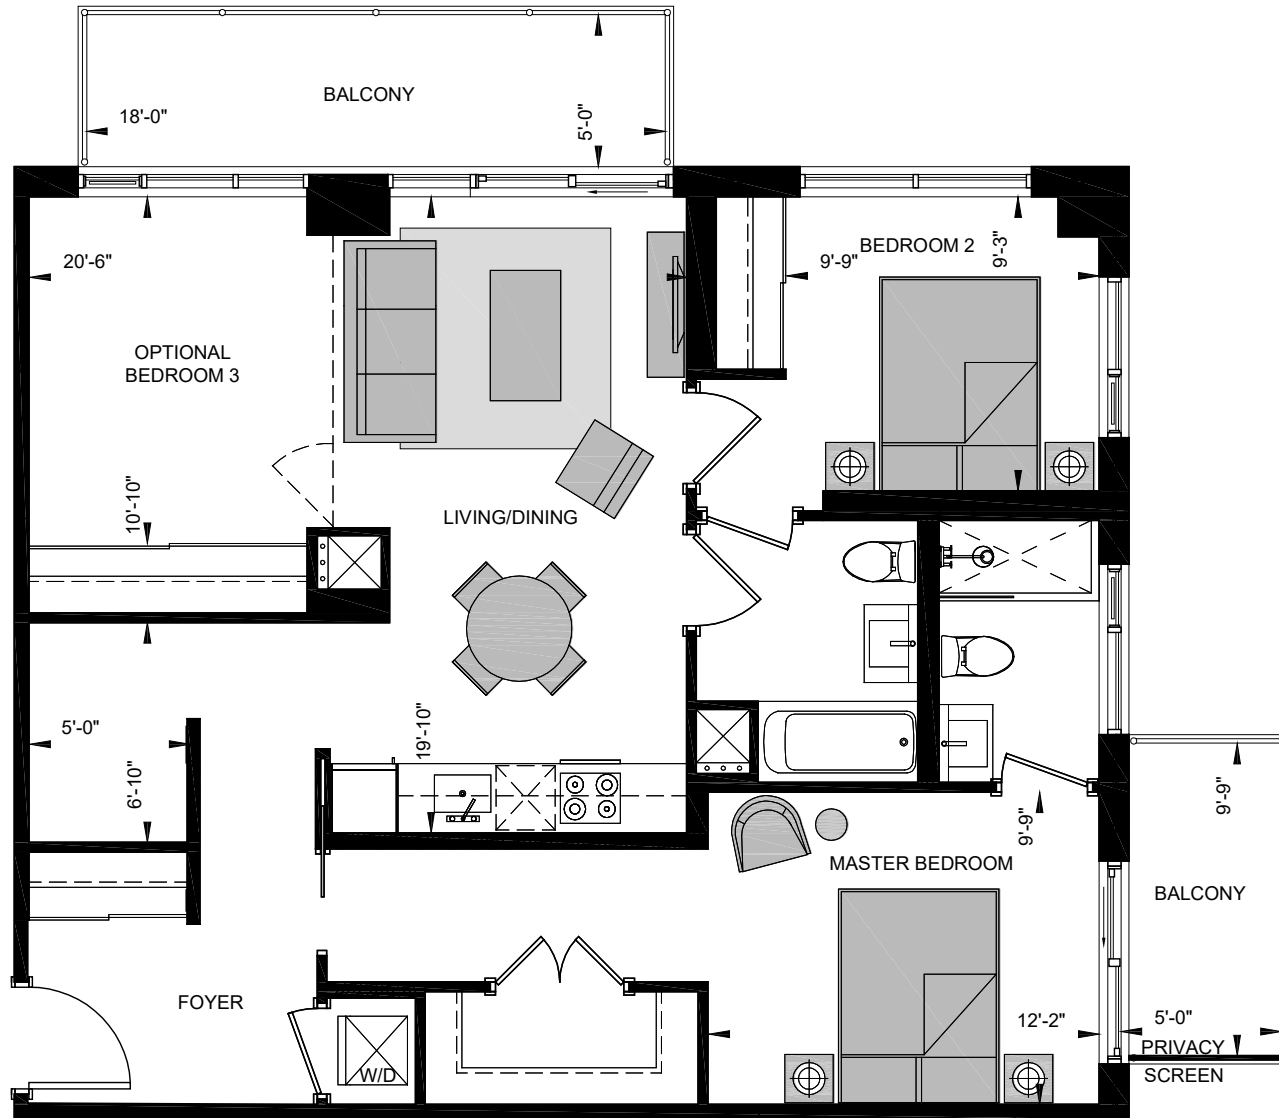

SUITE M3-W

2 BED + DEN

1032 sq.ft

FLOORS 33-41

FLOORS 27-32

All dimensions, specifications, and drawings are approximate. Furniture not included. Actual square footage may vary from stated floor plan. E. & O. E.