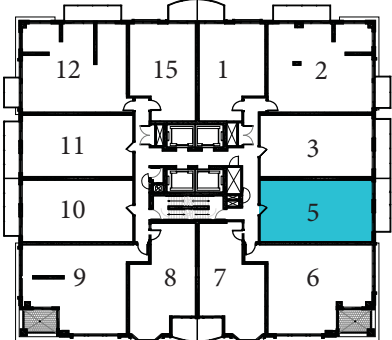

SUITE EMSS-W

2 BED + DEN
772 sq.ft

FLOORS 33-42

FLOORS 27-32

FLOORS 12-26

All dimensions , specifications, and drawings are approximate. Furniture not included. Actual square footage may vary from stated floor plan. E. & O. E.