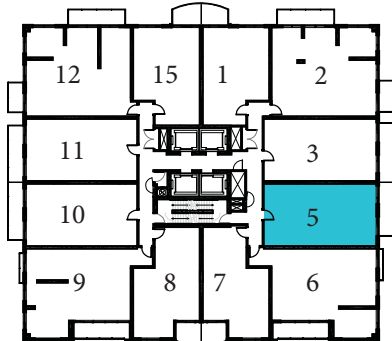

SUITE EMSS-W

2 BED + DEN
772 sq.ft

FLOORS 33-42

FLOORS 27-32

FLOORS 12-26

All dimensions , specifications, and drawings are approximate. Furniture not included. Actual square footage may vary from stated floor plan. E. & O. E.