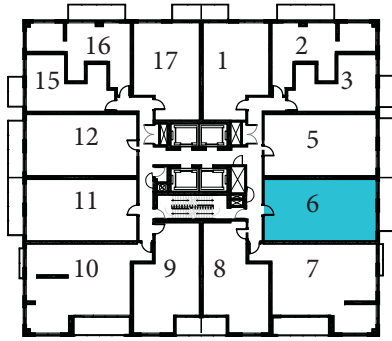

SUITE EMSS-W

2 BED + DEN
772 sq.ft

FLOORS 33-42

FLOORS 27-32

FLOORS 12-26

All dimensions , specifications, and drawings are approximate. Furniture not included. Actual square footage may vary from stated floor plan. E. & O. E.