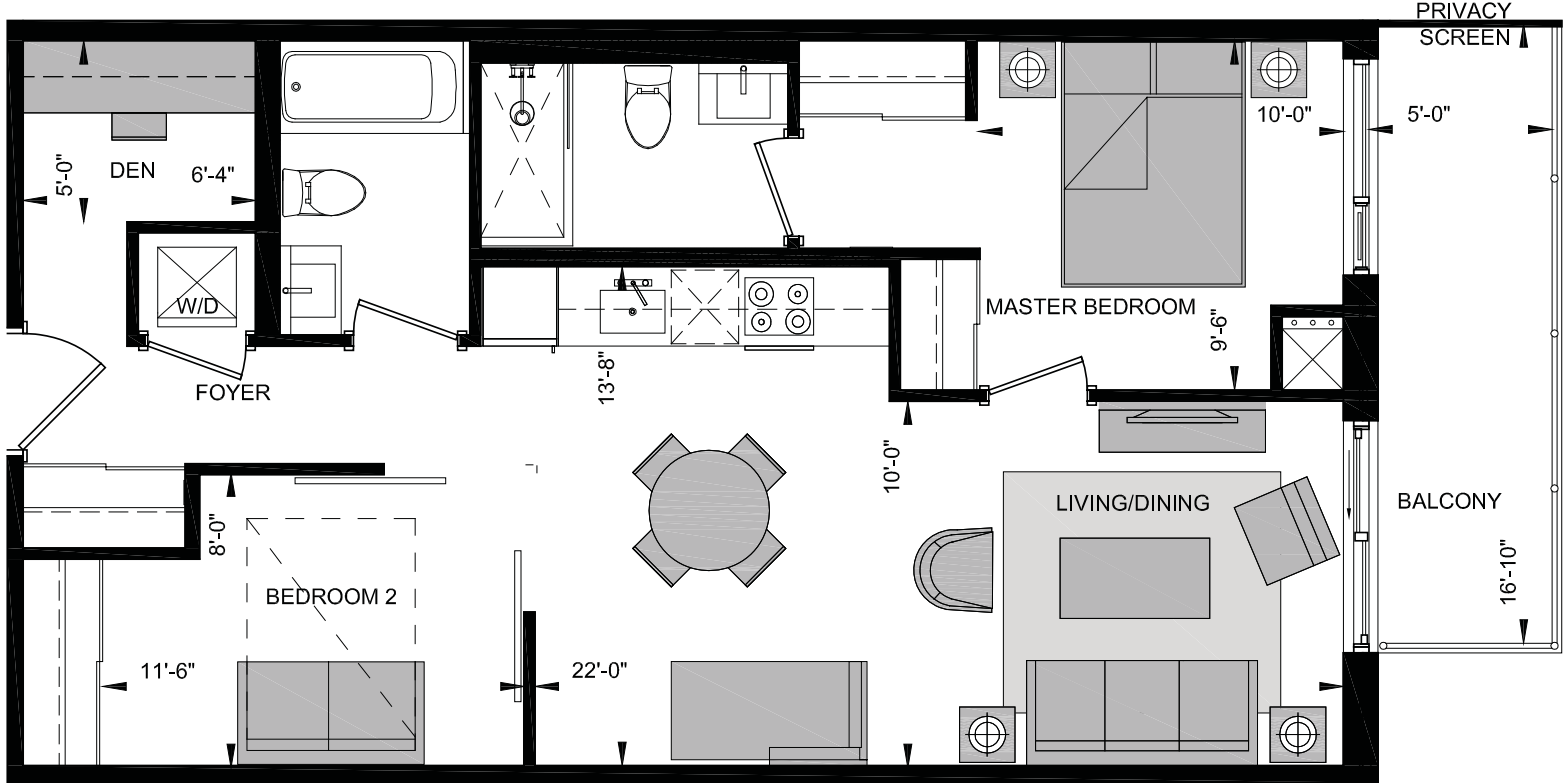

SUITE EMSS-W

2 BED + DEN
772 sq.ft

FLOORS 33-42

FLOORS 27-32

FLOORS 12-26

All dimensions , specifications, and drawings are approximate. Furniture not included. Actual square footage may vary from stated floor plan. E. & O. E.