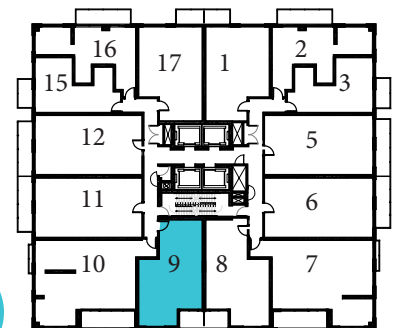

# SUITE G-W

1 BED + DEN

692 sq.ft

All dimensions, specifications, and drawings are approximate. Furniture not included. Actual square footage may vary from stated floor plan. E. & O. E.

FLOORS 12-26