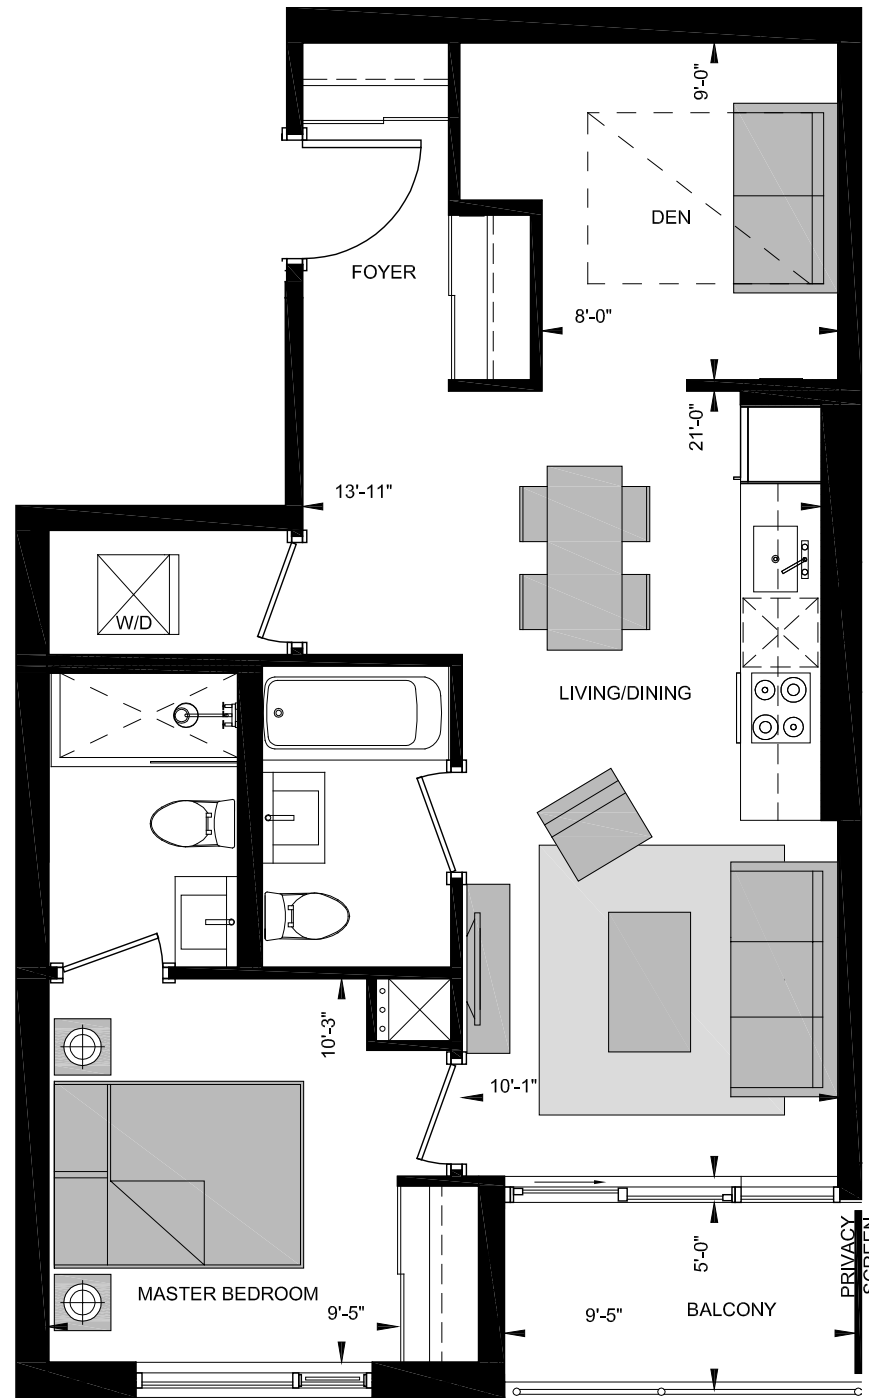

# SUITE G-W

1 BED + DEN

692 sq.ft

All dimensions, specifications, and drawings are approximate. Furniture not included. Actual square footage may vary from stated floor plan. E. & O. E.

FLOORS 12-26