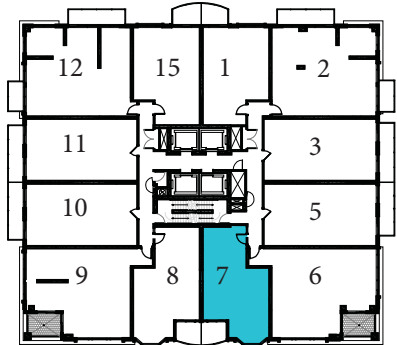

SUITE GB-W

1 BED + DEN
700 sq.ft

FLOORS 33-39

FLOORS 30-32

All dimensions, specifications, and drawings are approximate. Furniture not included. Actual square footage may vary from stated floor plan. E. & O. E.