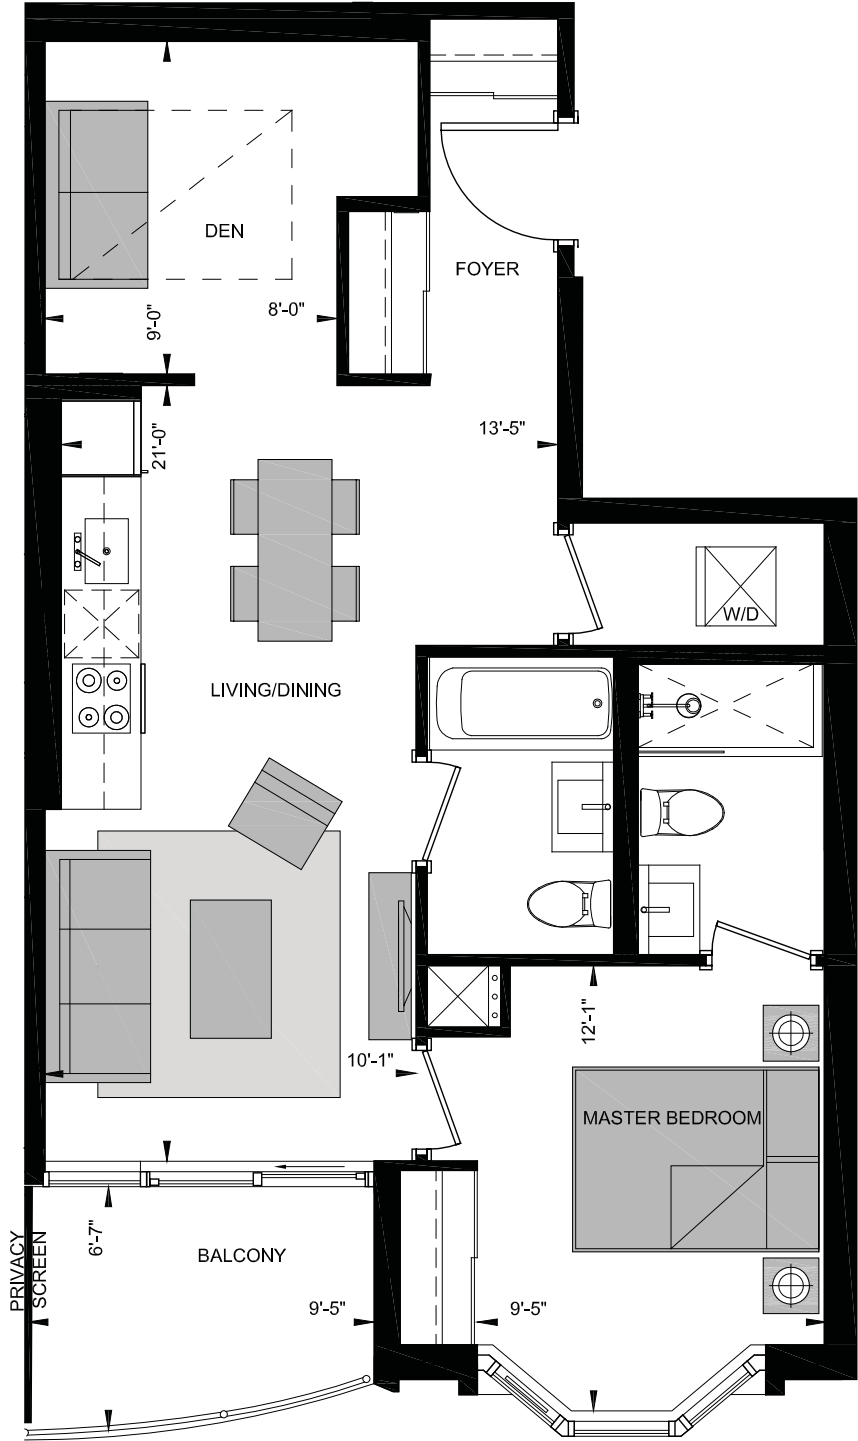

SUITE GB-W

1 BED + DEN
700 sq.ft

FLOORS 33-39

FLOORS 30-32

All dimensions, specifications, and drawings are approximate. Furniture not included. Actual square footage may vary from stated floor plan. E. & O. E.