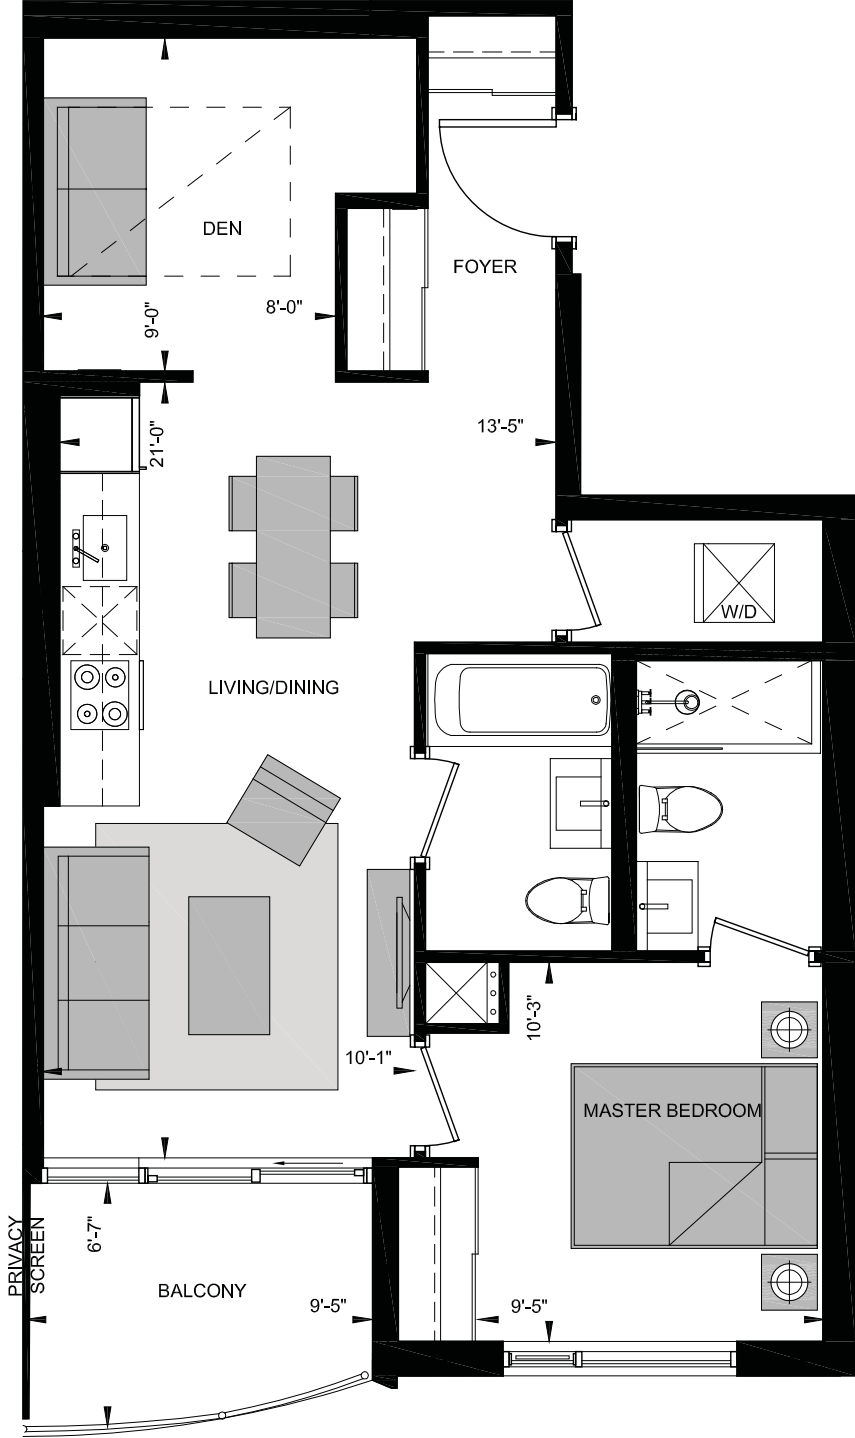

# SUITE GR-W

1 BED + DEN  
692 sq.ft

All dimensions, specifications, and drawings are approximate. Furniture not included. Actual square footage may vary from stated floor plan. E. & O. E.