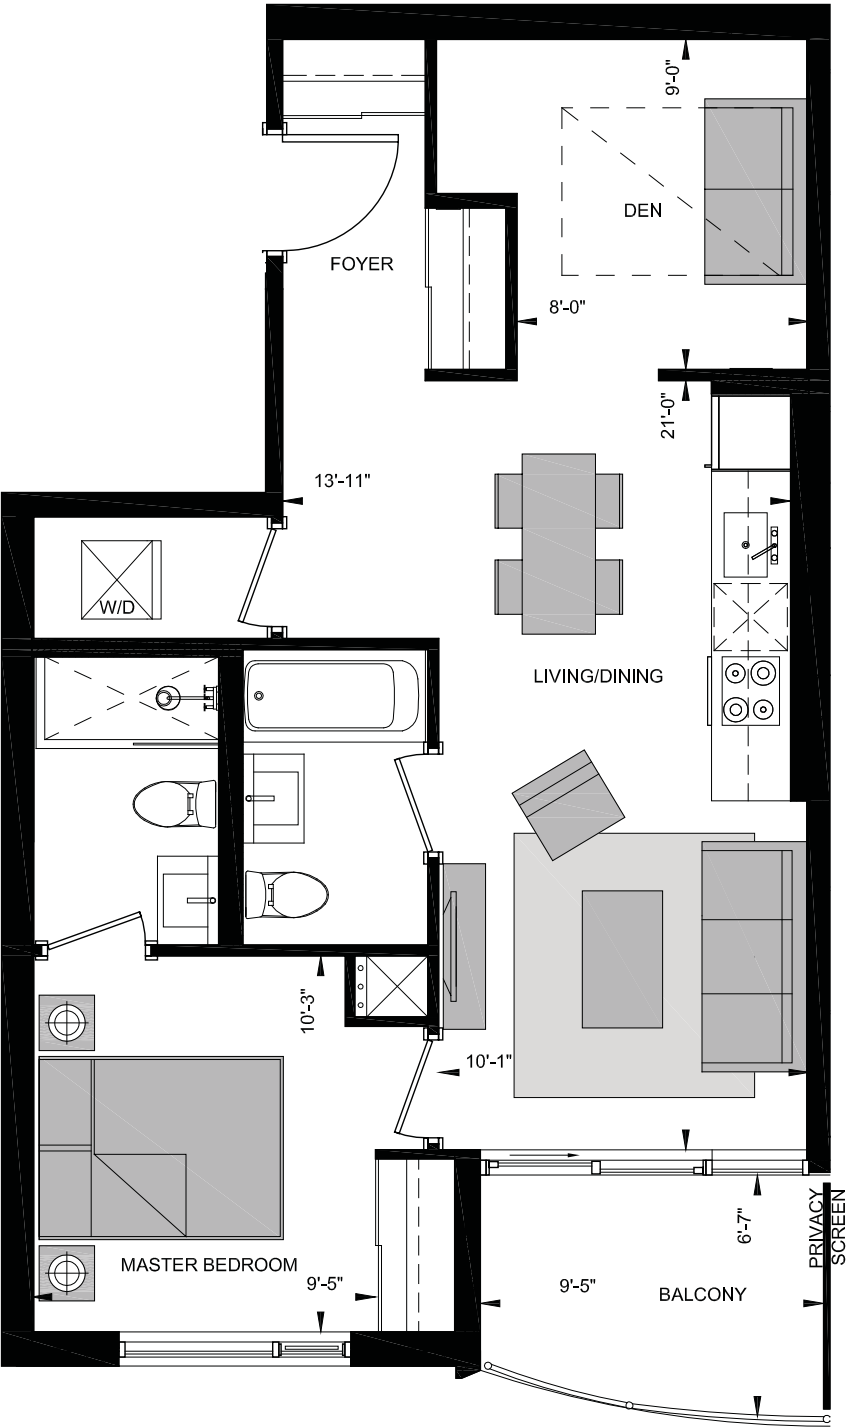

# SUITE GR-W

1 BED + DEN  
692 sq.ft

All dimensions , specifications, and drawings are approximate. Furniture not included. Actual square footage may vary from stated floor plan. E. & O. E.