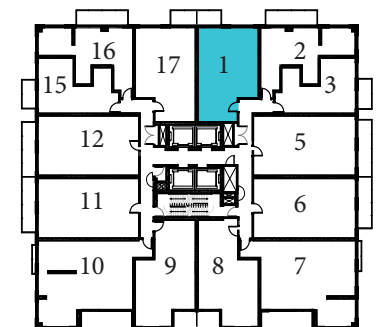

SUITE K-W

1 BED + DEN

676 sq.ft

All dimensions, specifications, and drawings are approximate. Furniture not included. Actual square footage may vary from stated floor plan. E. & O. E.

FLOORS 12-26