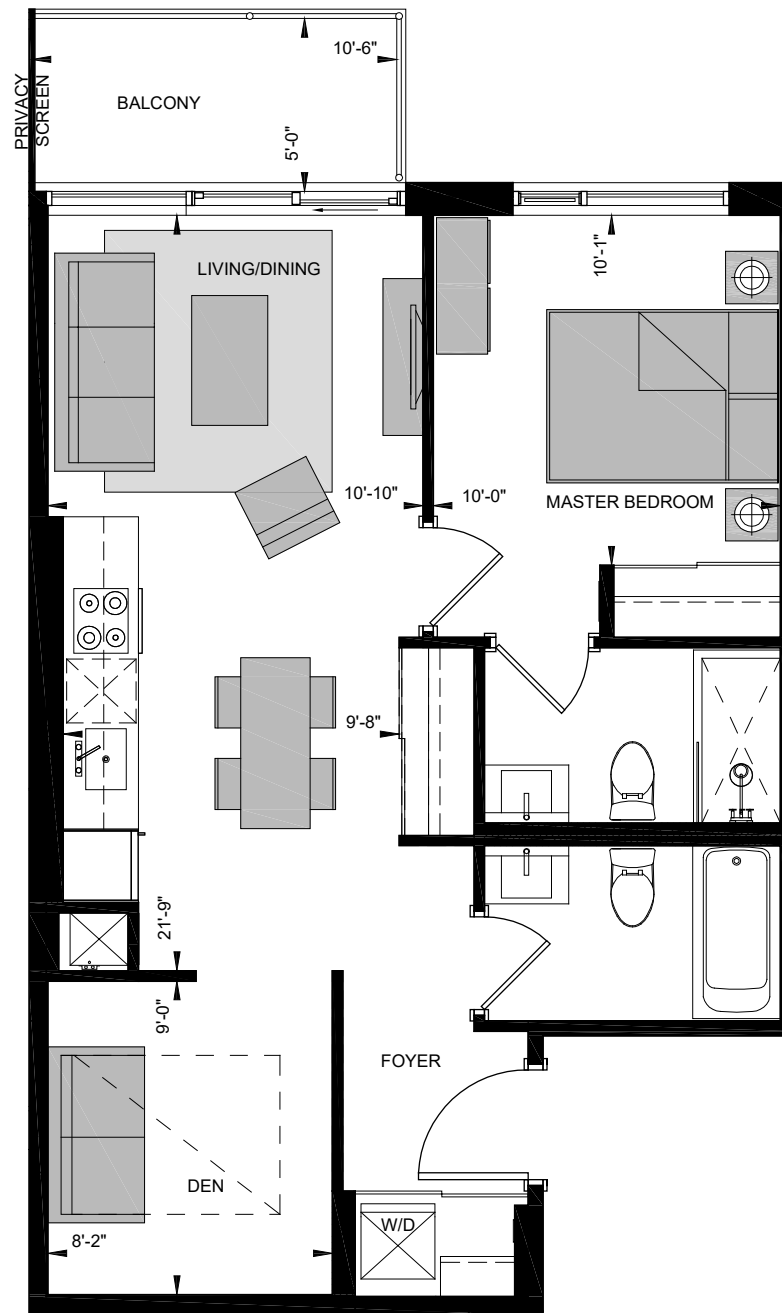

SUITE K-W

1 BED + DEN

676 sq.ft

All dimensions, specifications, and drawings are approximate. Furniture not included. Actual square footage may vary from stated floor plan. E. & O. E.

FLOORS 12-26