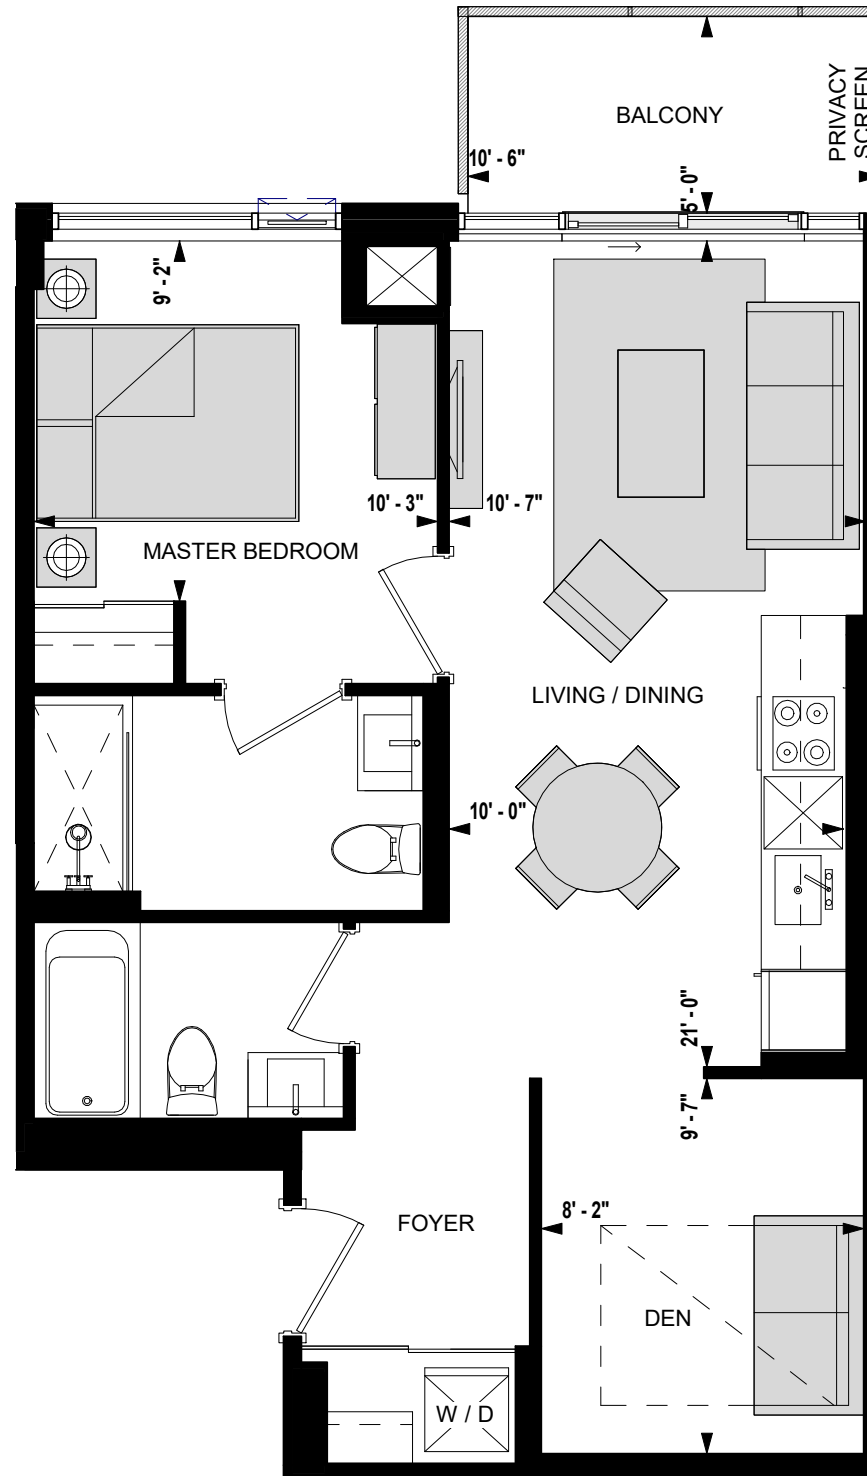

SUITE A-W

1 BED + DEN
676 sq.ft

All dimensions, specifications, and drawings are approximate. Furniture not included. Actual square footage may vary from stated floor plan. E. & O. E.
November 24, 2020

FLOORS 12-26