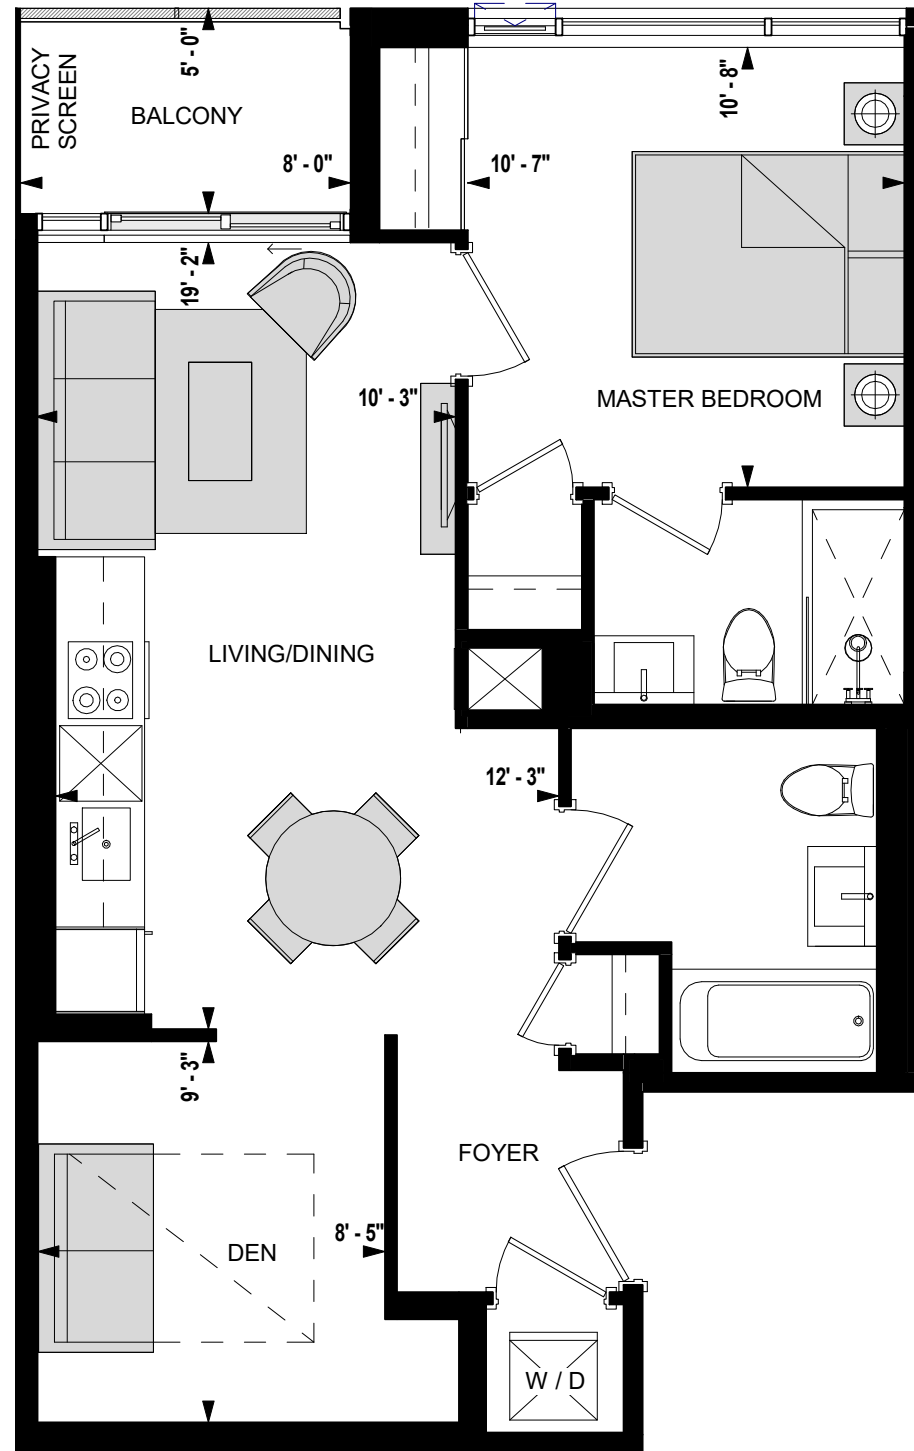

# SUITE A

1 BED + DEN  
687 sq.ft

All dimensions, specifications, and drawings are approximate. Furniture not included. Actual square footage may vary from stated floor plan. E. & O. E.

November 25, 2020

FLOORS 12-26