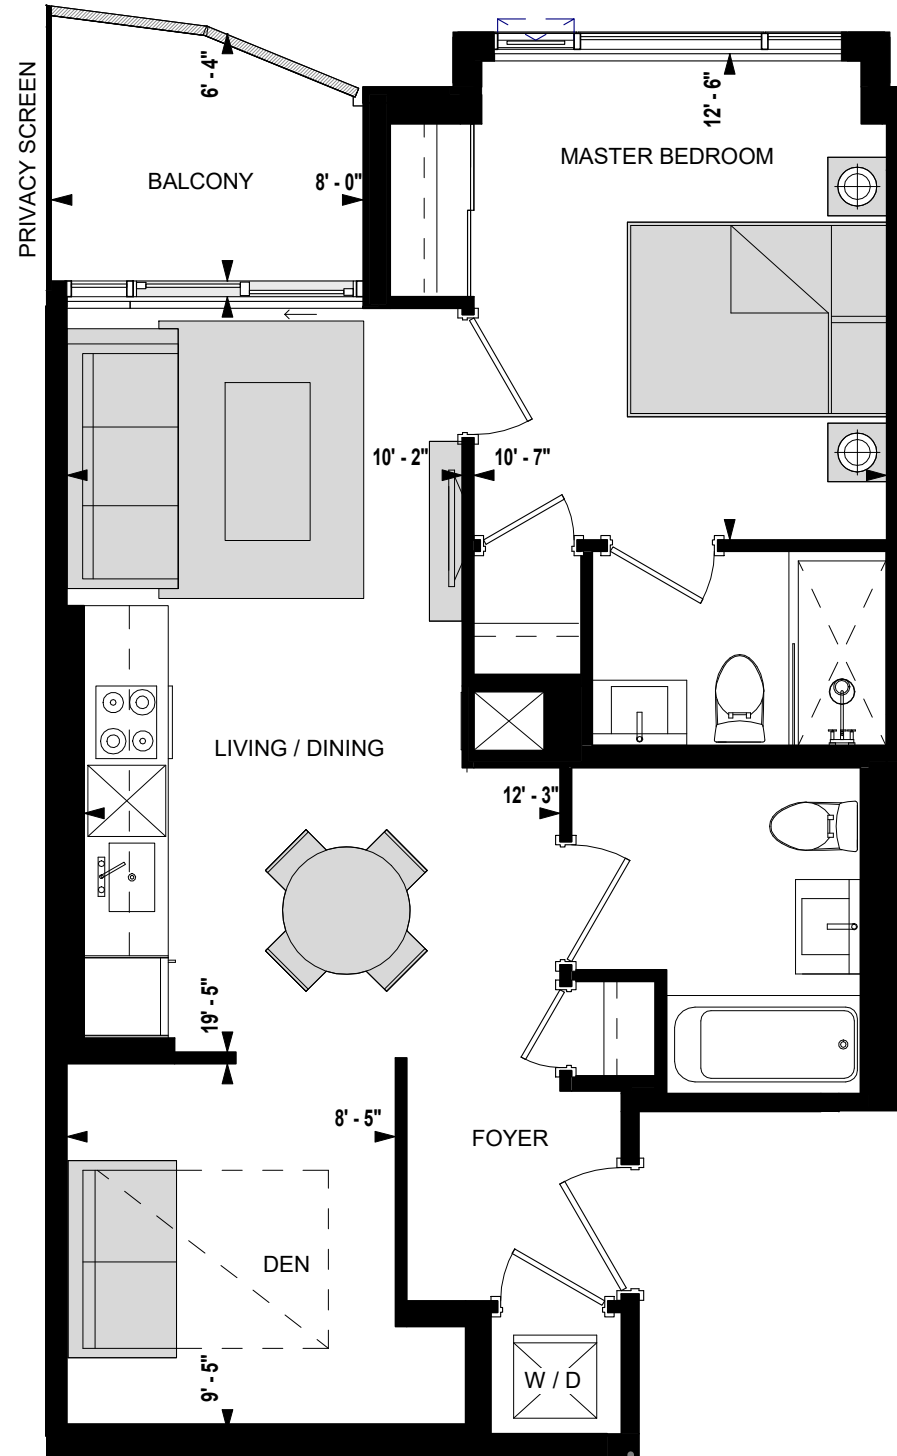

SUITE AB

1 BED + DEN
700 sq.ft

FLOORS 33-39

FLOORS 30-32

All dimensions, specifications, and drawings are approximate. Furniture not included. Actual square footage may vary from stated floor plan. E. & O. E.