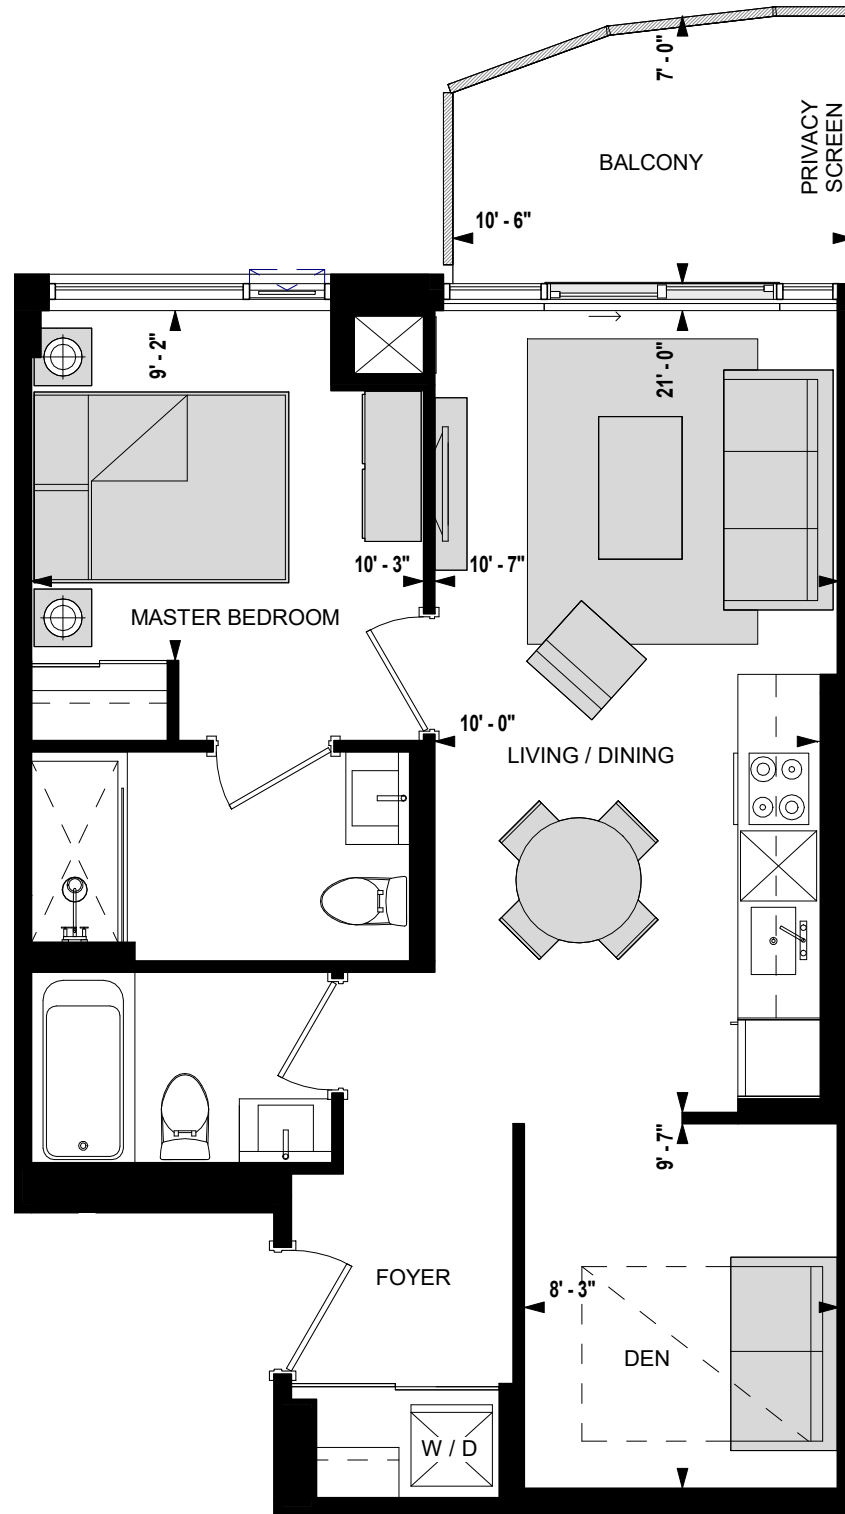

# SUITE AR-W

1 BED + DEN  
676 sq.ft

**MIRABELLA**  
LUXURY CONDOMINIUMS

FLOORS 33-41

FLOORS 27-32

All dimensions, specifications, and drawings are approximate. Furniture not included. Actual square footage may vary from stated floor plan. E. & O. E.