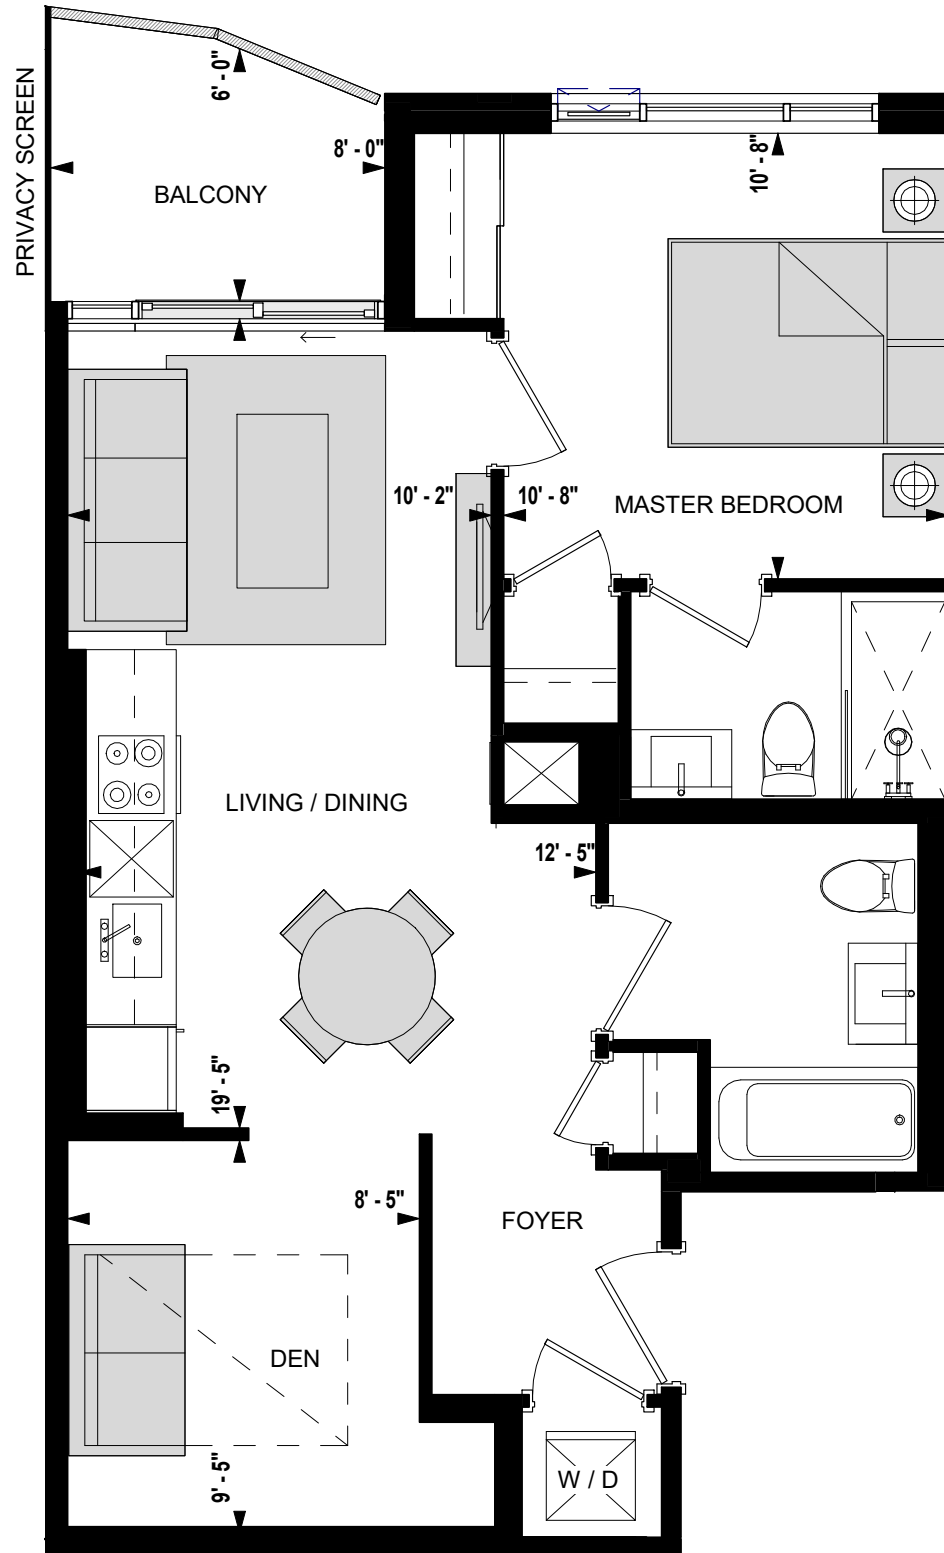

# SUITE AR

1 BED + DEN  
687 sq.ft

FLOORS 42

FLOORS 40-41

All dimensions, specifications, and drawings are approximate. Furniture not included. Actual square footage may vary from stated floor plan. E. & O. E.