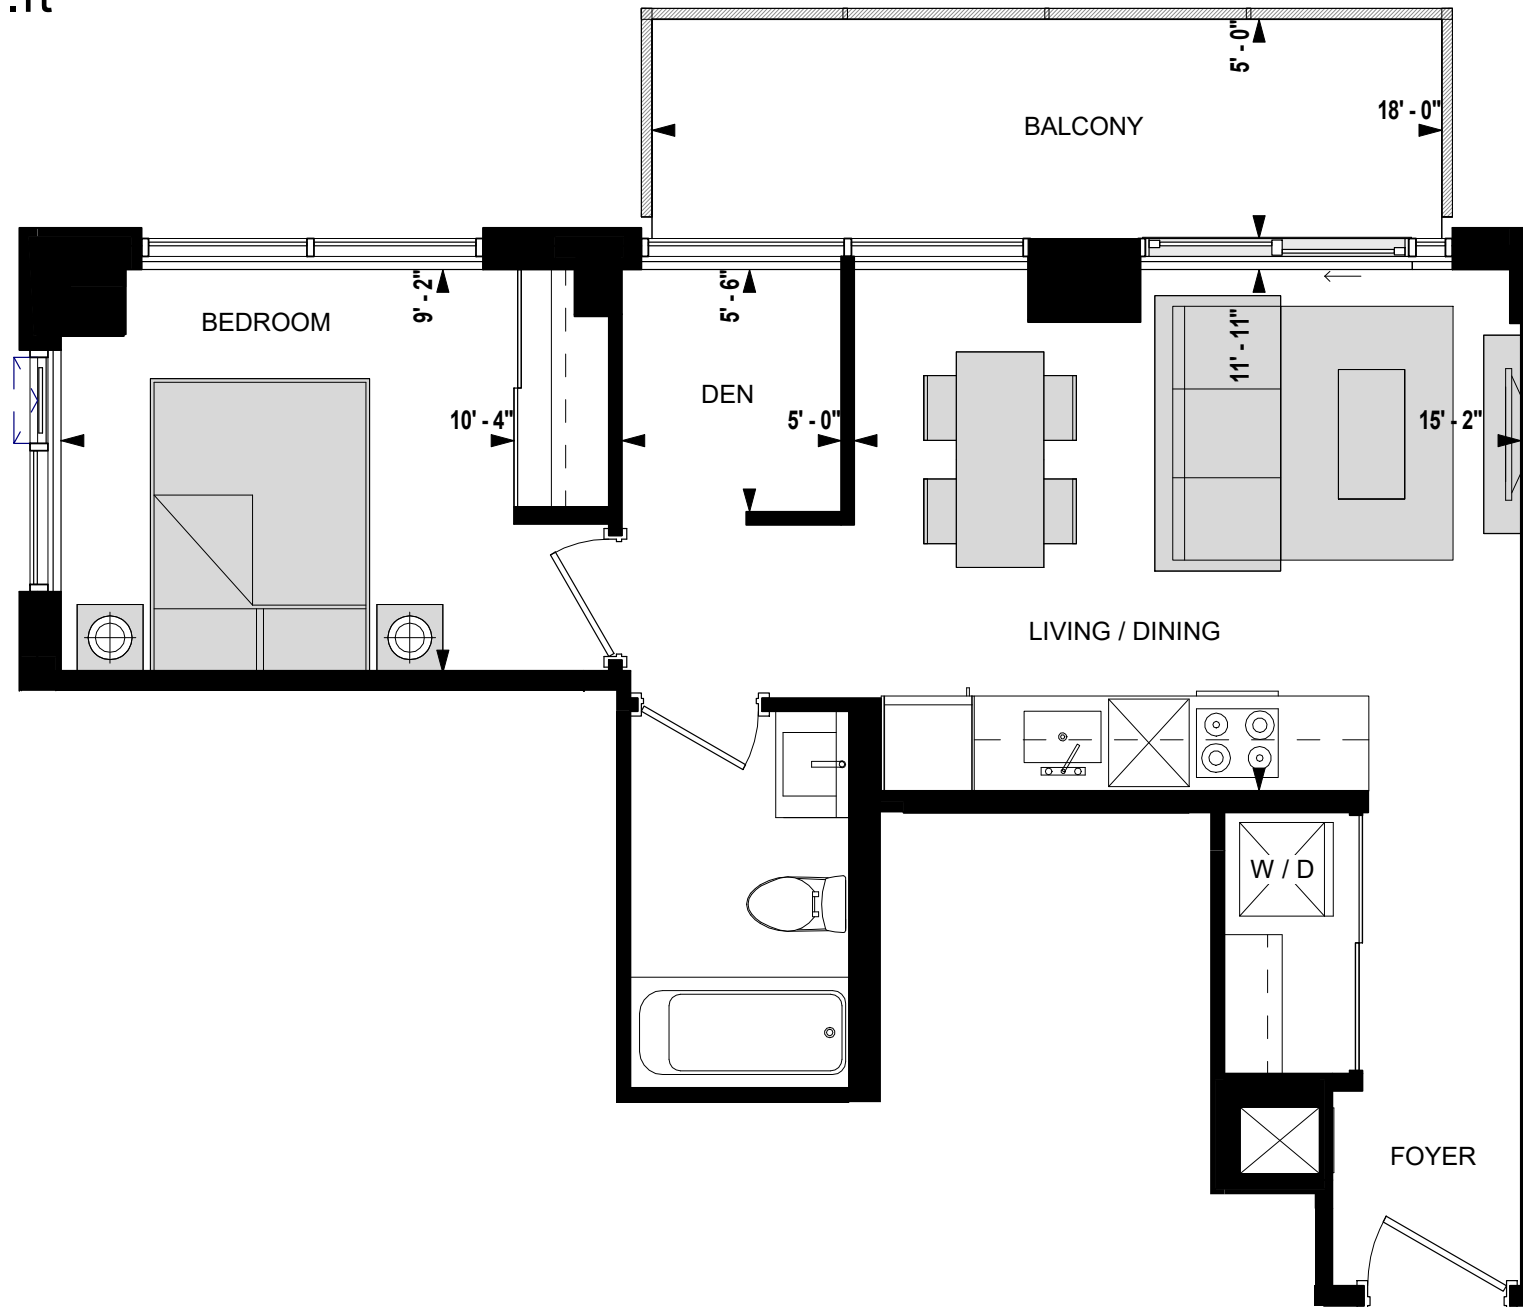

SUITE BW-W

1 BED + DEN

550 sq.ft

MIRABELLA
LUXURY CONDOMINIUMS

FLOORS 12-26

All dimensions, specifications, and drawings are approximate. Furniture not included. Actual square footage may vary from stated floor plan. E. & O. E.