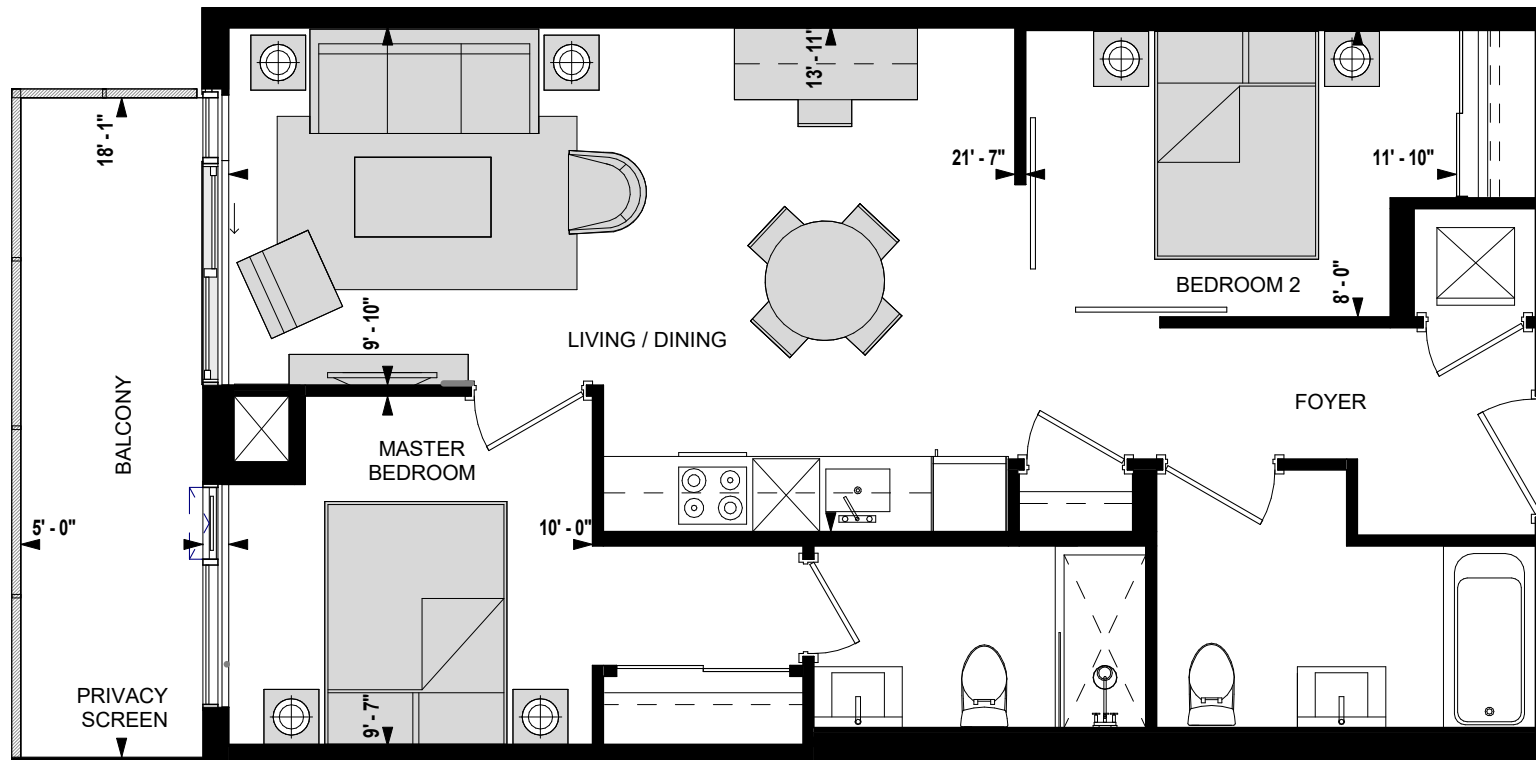

SUITE DW

2 BED
770 sq.ft

All dimensions, specifications, and drawings are approximate. Furniture not included. Actual square footage may vary from stated floor plan. E. & O. E.

November 25, 2020

FLOORS 30-32