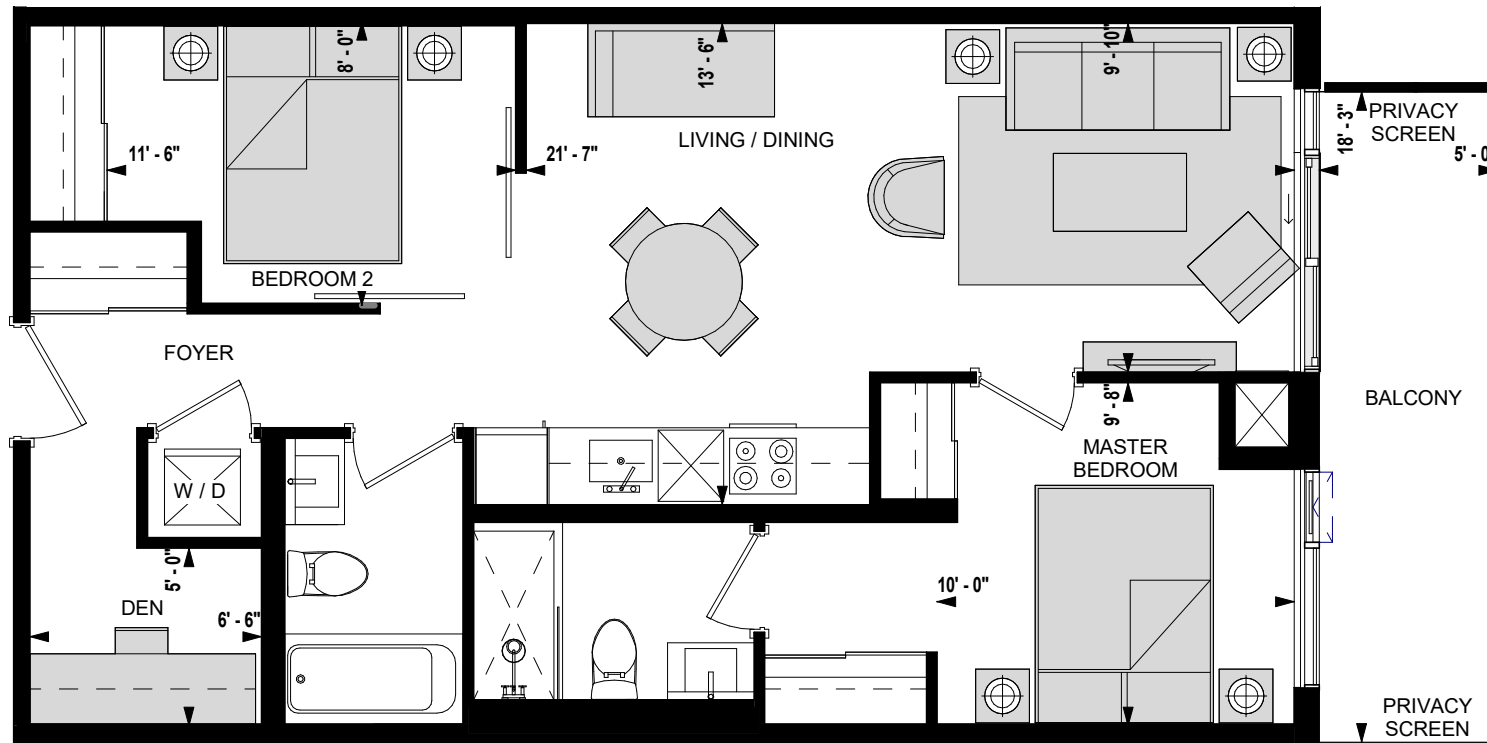

SUITE EMS

2 BED + DEN
764 sq.ft

All dimensions, specifications, and drawings are approximate. Furniture not included. Actual square footage may vary from stated floor plan. E. & O. E.

November 25, 2020

FLOORS 27-29