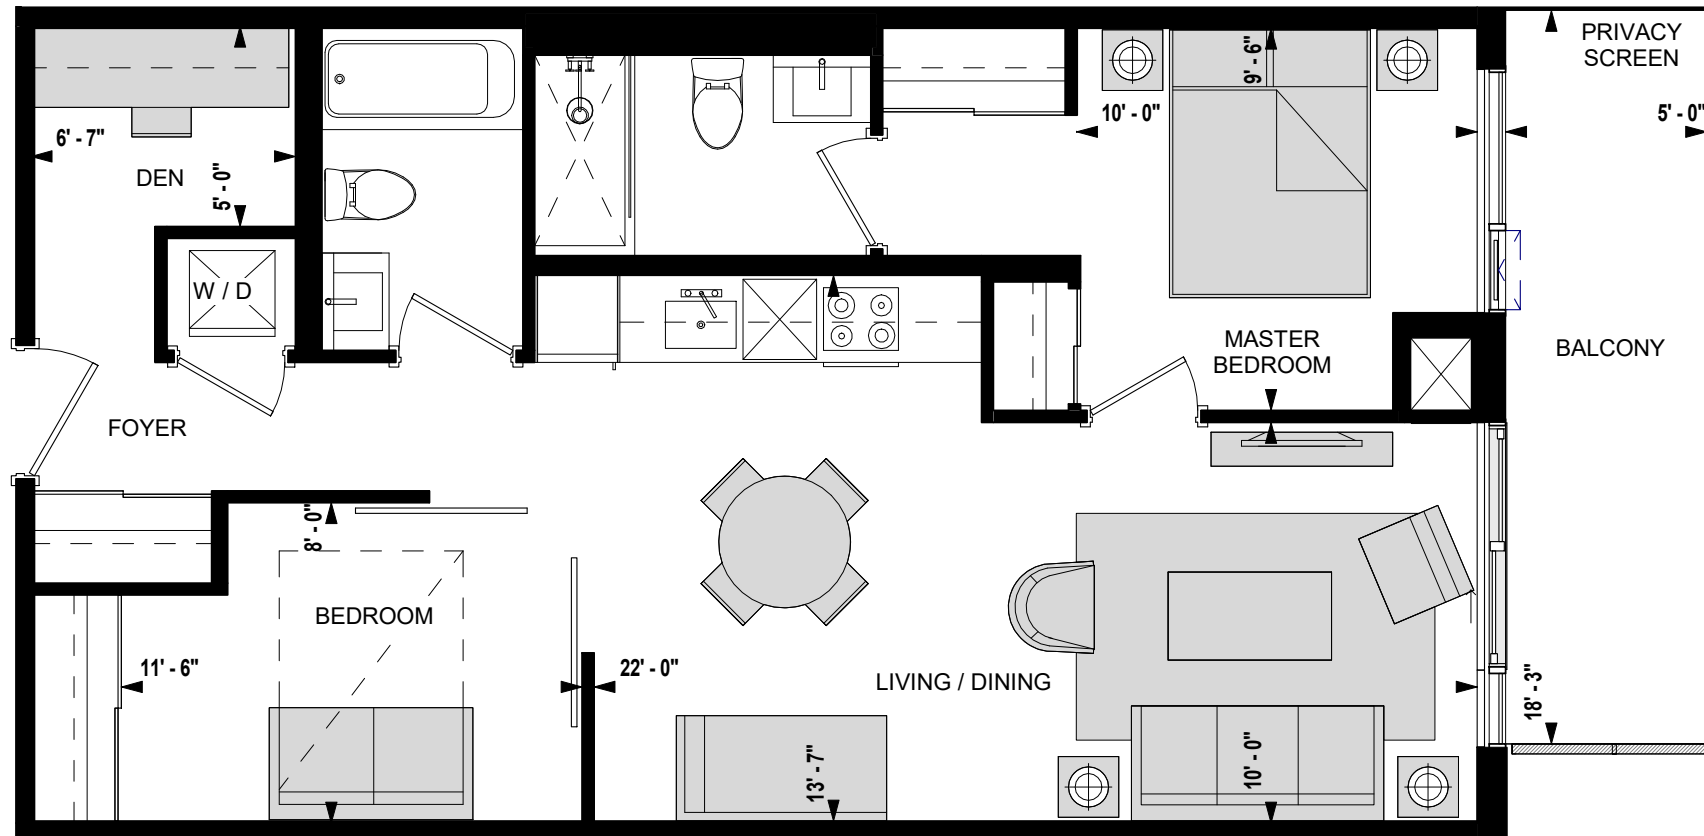

SUITE EMSS-W

2 BED + DEN

772 sq.ft

MIRABELLA

LUXURY CONDOMINIUMS

FLOOR 43

All dimensions, specifications, and drawings are approximate. Furniture not included. Actual square footage may vary from stated floor plan. E. & O. E.