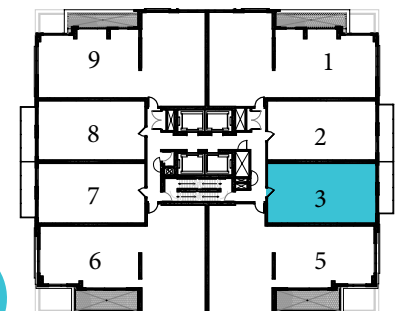

SUITE EMSS-W

2 BED + DEN

772 sq.ft

MIRABELLA

LUXURY CONDOMINIUMS

FLOOR 43

All dimensions, specifications, and drawings are approximate. Furniture not included. Actual square footage may vary from stated floor plan. E. & O. E.