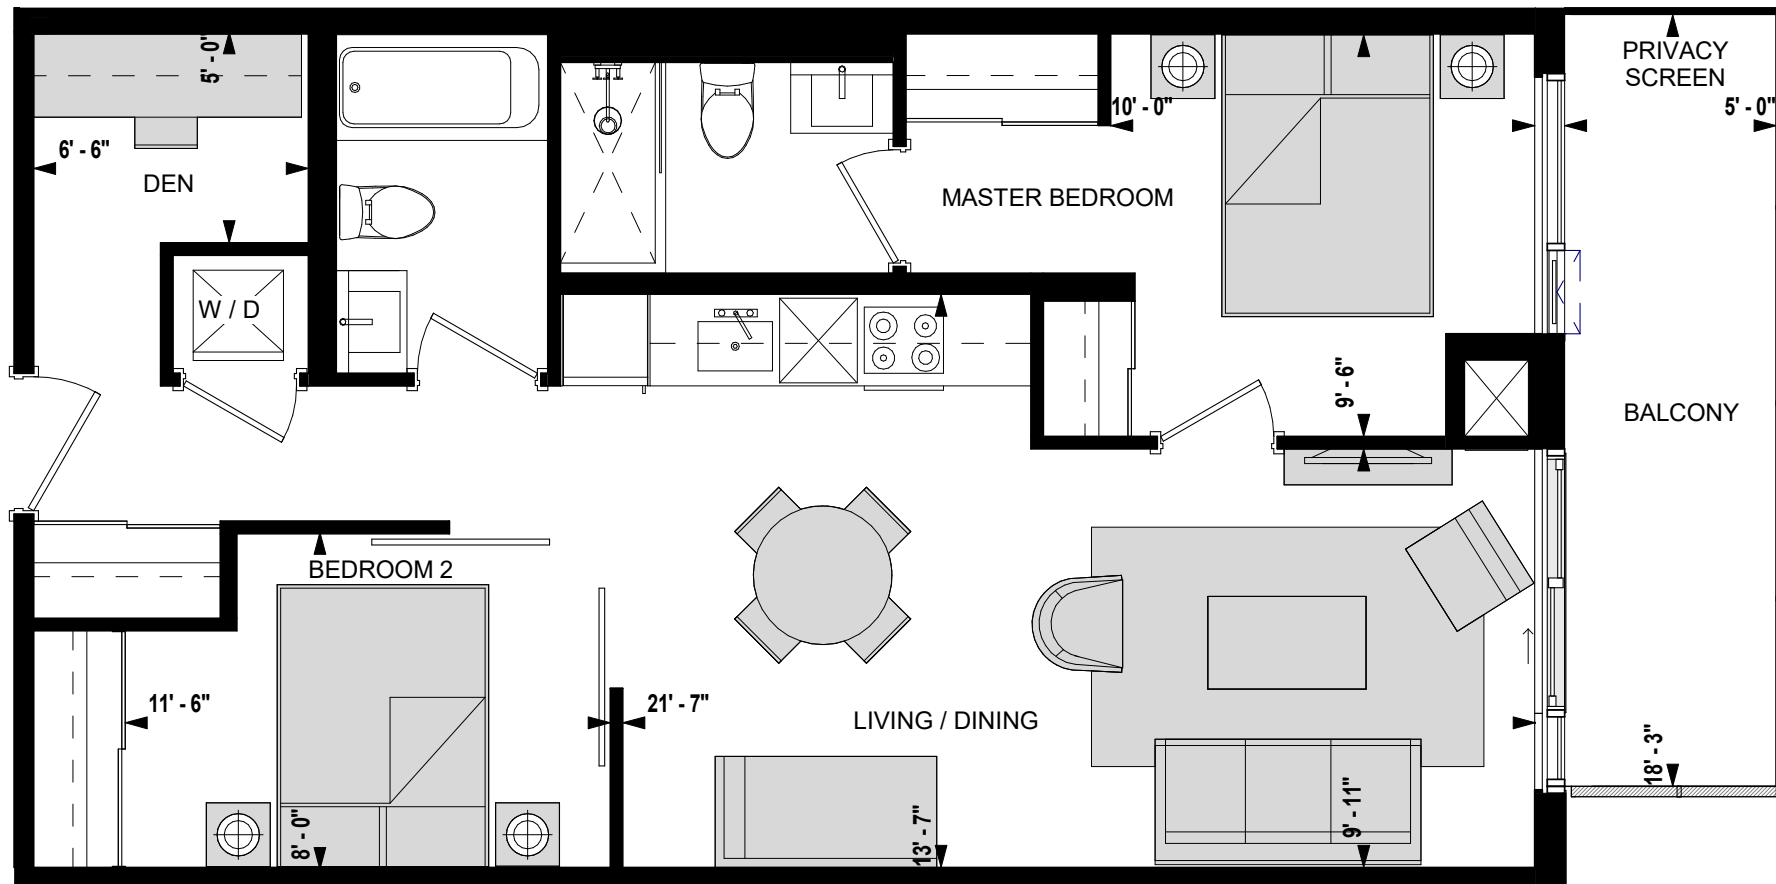

# SUITE EMSS

2 BED + DEN  
764 sq.ft

FLOORS 12-26

All dimensions, specifications, and drawings are approximate. Furniture not included. Actual square footage may vary from stated floor plan. E. & O. E.

November 25, 2020