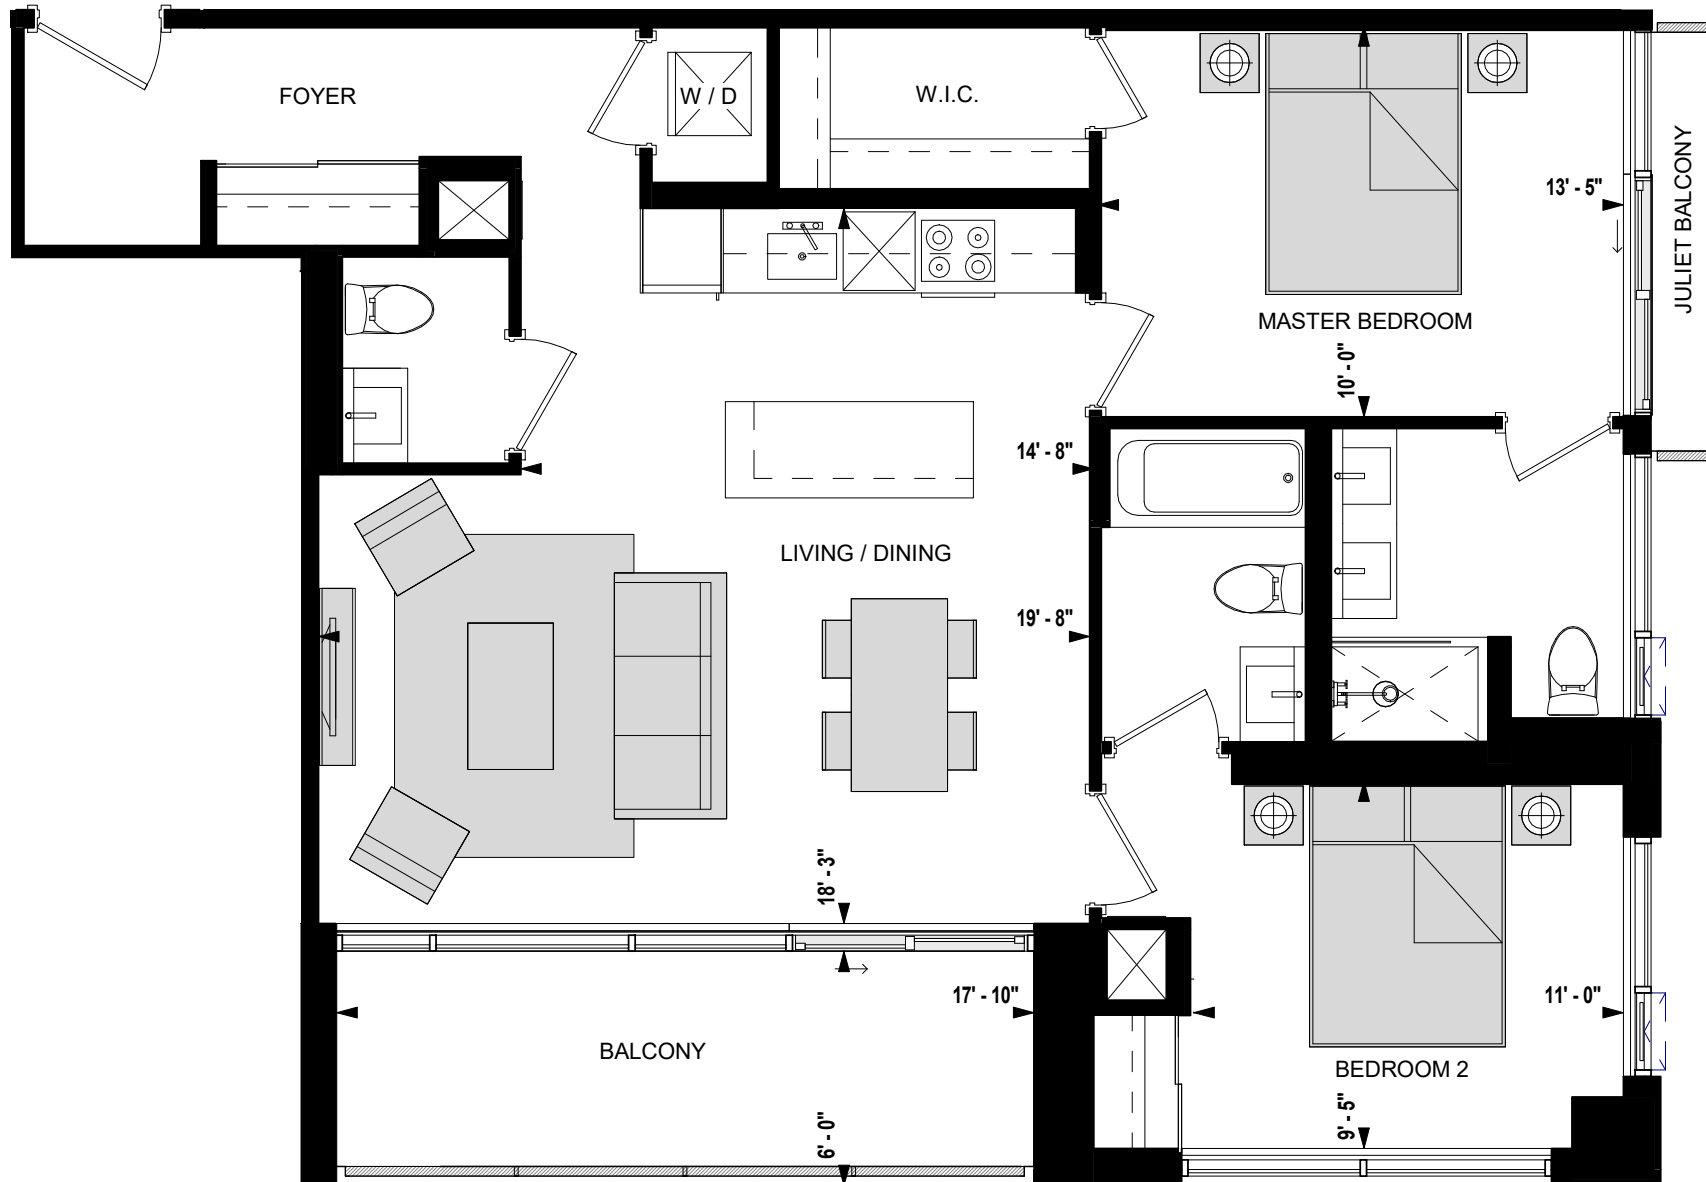

SUITE FMS2E-W

2 BED
978 sq.ft

MIRABELLA
LUXURY CONDOMINIUMS

FLOORS 27-29

FLOORS 12-26

All dimensions, specifications, and drawings are approximate. Furniture not included. Actual square footage may vary from stated floor plan. E. & O. E.