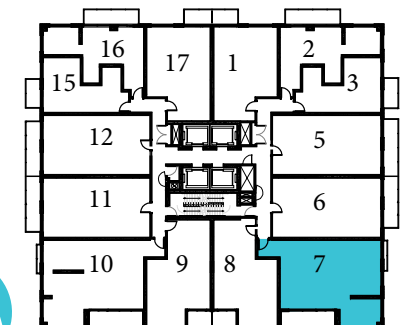

SUITE FMS2E-W

2 BED
978 sq.ft

MIRABELLA
LUXURY CONDOMINIUMS

FLOORS 27-29

FLOORS 12-26

All dimensions, specifications, and drawings are approximate. Furniture not included. Actual square footage may vary from stated floor plan. E. & O. E.