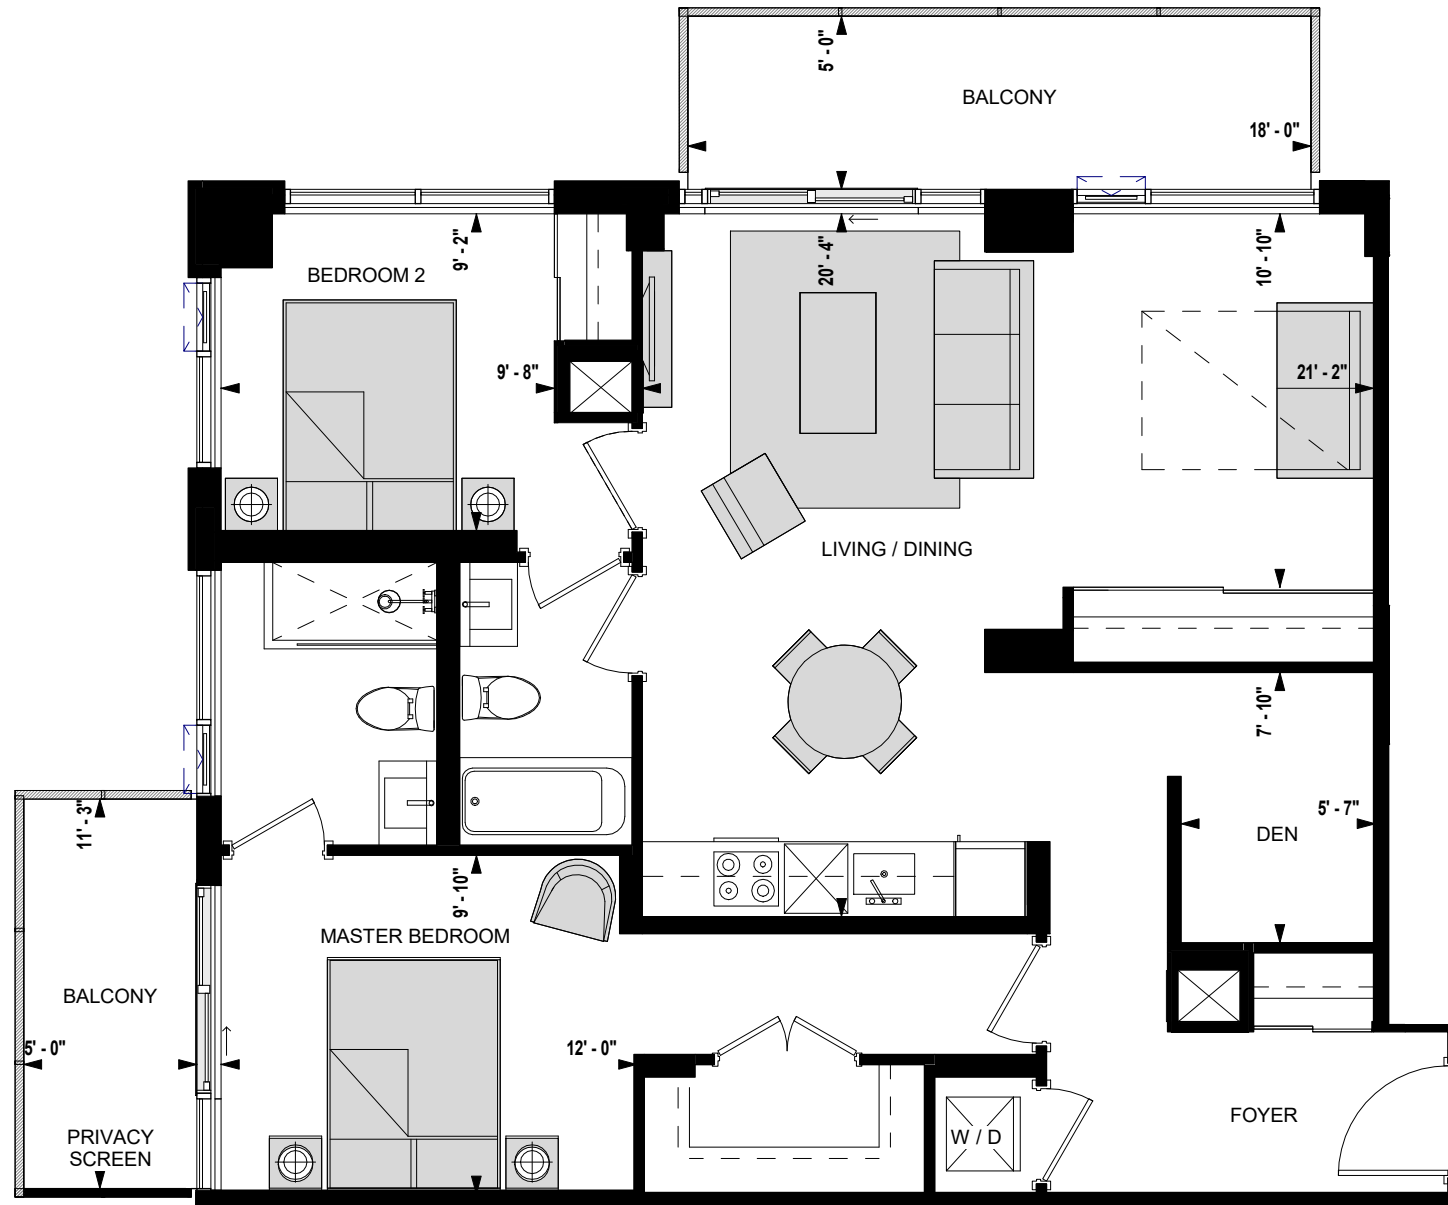

SUITE HN3-W

2 BED + DEN

1042 sq.ft

MIRABELLA
LUXURY CONDOMINIUMS

FLOORS 33-41

FLOORS 27-32

All dimensions, specifications, and drawings are approximate. Furniture not included. Actual square footage may vary from stated floor plan. E. & O. E.