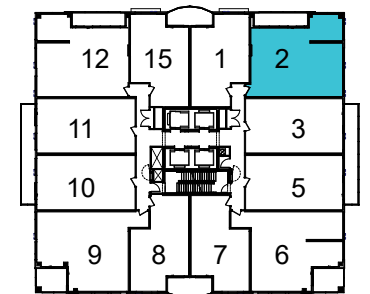

SUITE HN3

3 BED
995 sq.ft

FLOORS 40-41

FLOORS 33-39

All dimensions, specifications, and drawings are approximate. Furniture not included. Actual square footage may vary from stated floor plan. E. & O. E.

November 25, 2020