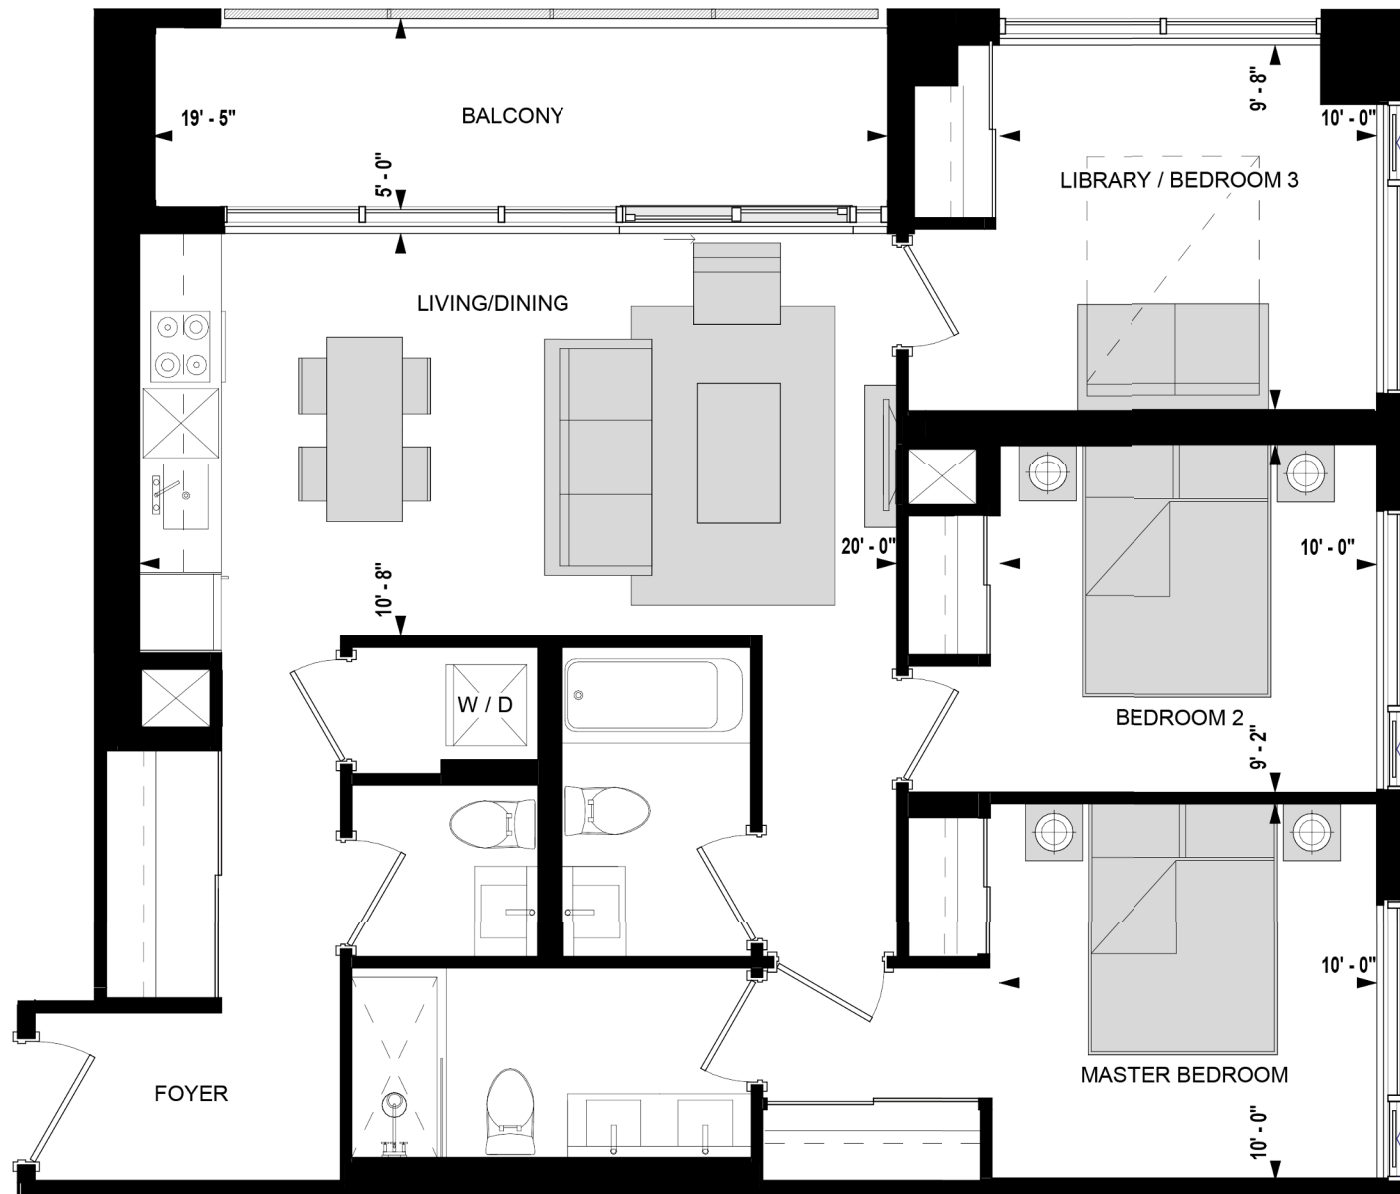

SUITE HN3

3 BED
995 sq.ft

FLOORS 40-41

FLOORS 33-39

All dimensions, specifications, and drawings are approximate. Furniture not included. Actual square footage may vary from stated floor plan. E. & O. E.

November 25, 2020