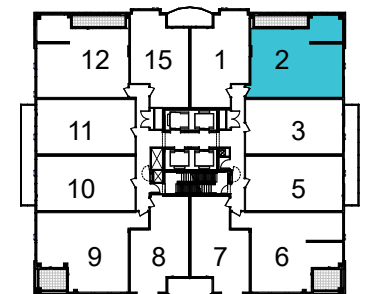

SUITE HN3

3 BED
995 sq.ft

FLOORS 40-41

FLOORS 33-39

All dimensions, specifications, and drawings are approximate. Furniture not included. Actual square footage may vary from stated floor plan. E. & O. E.

November 25, 2020