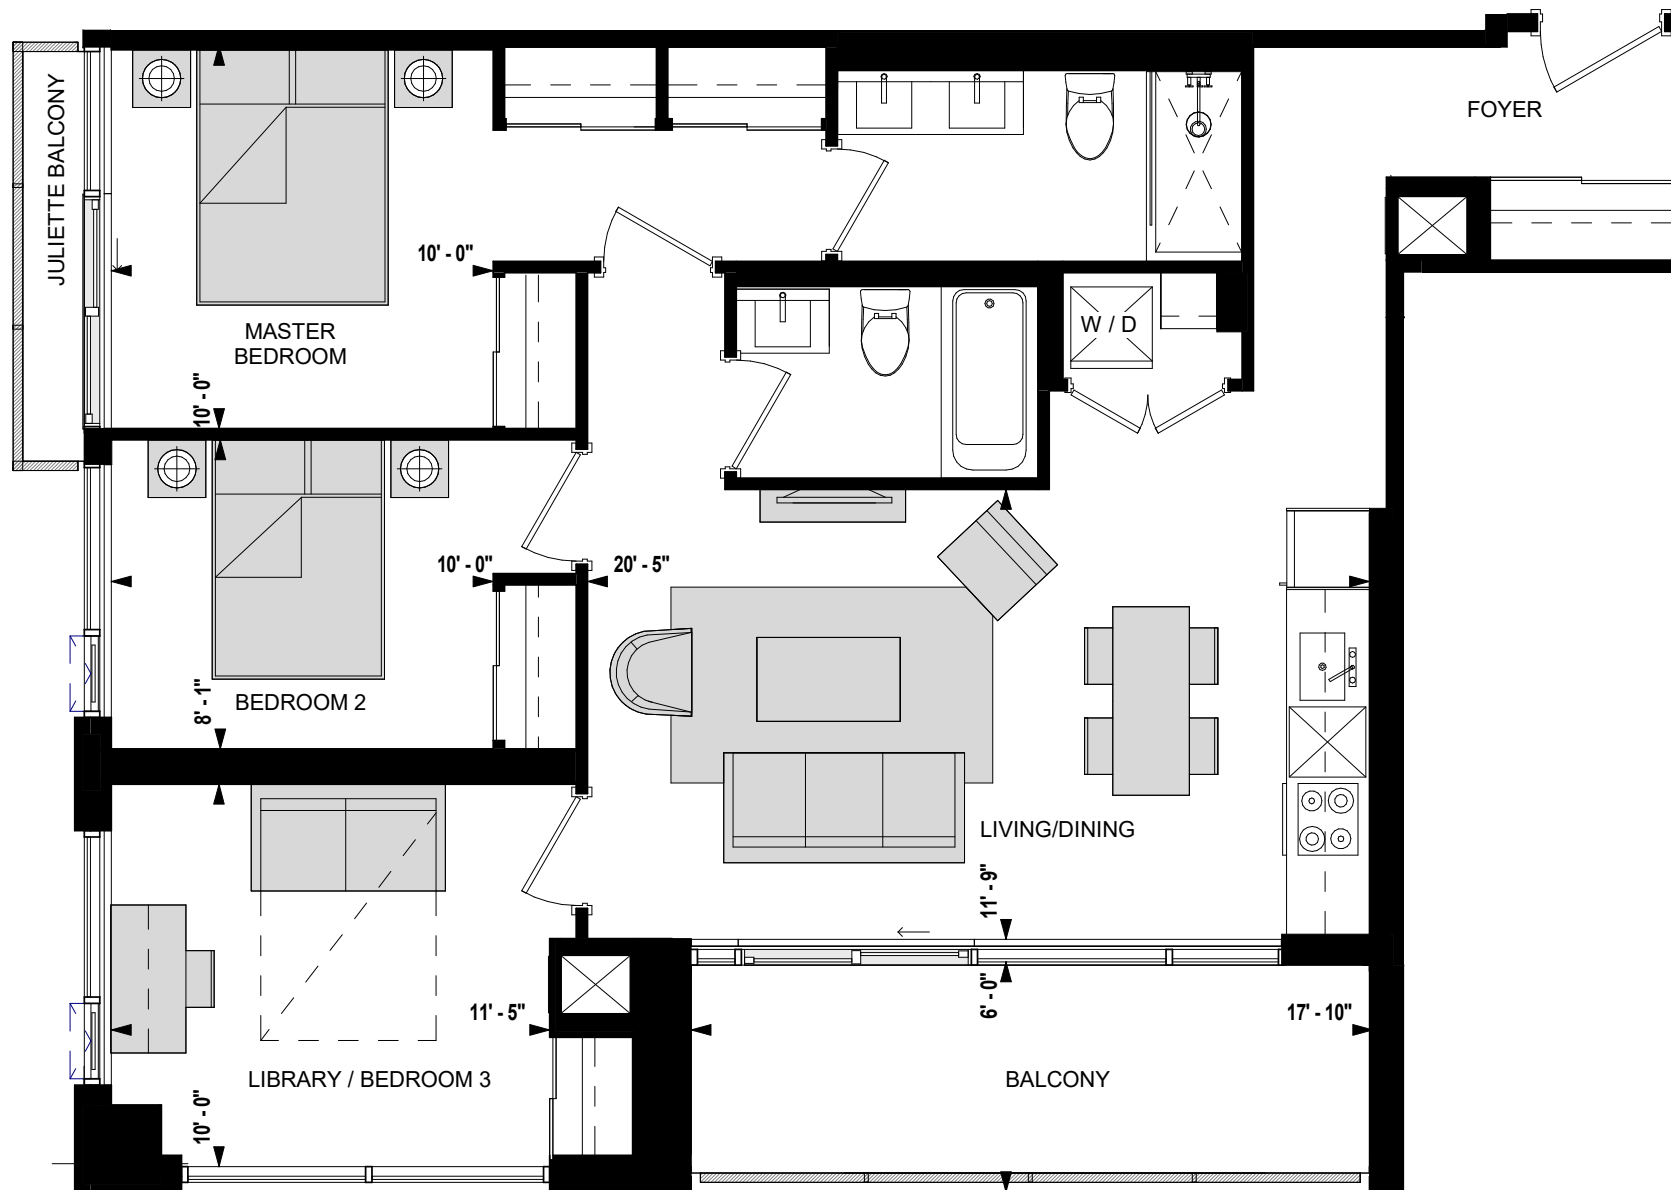

SUITE HS3

3 BED
975 sq.ft

All dimensions, specifications, and drawings are approximate. Furniture not included. Actual square footage may vary from stated floor plan. E. & O. E.

November 25, 2020

FLOORS 12-26