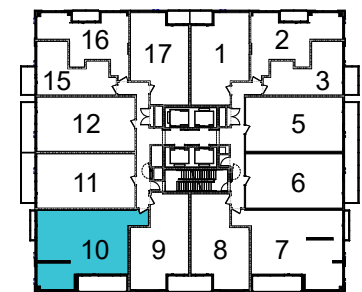

SUITE HS3

3 BED
975 sq.ft

All dimensions, specifications, and drawings are approximate. Furniture not included. Actual square footage may vary from stated floor plan. E. & O. E.

November 25, 2020

FLOORS 12-26