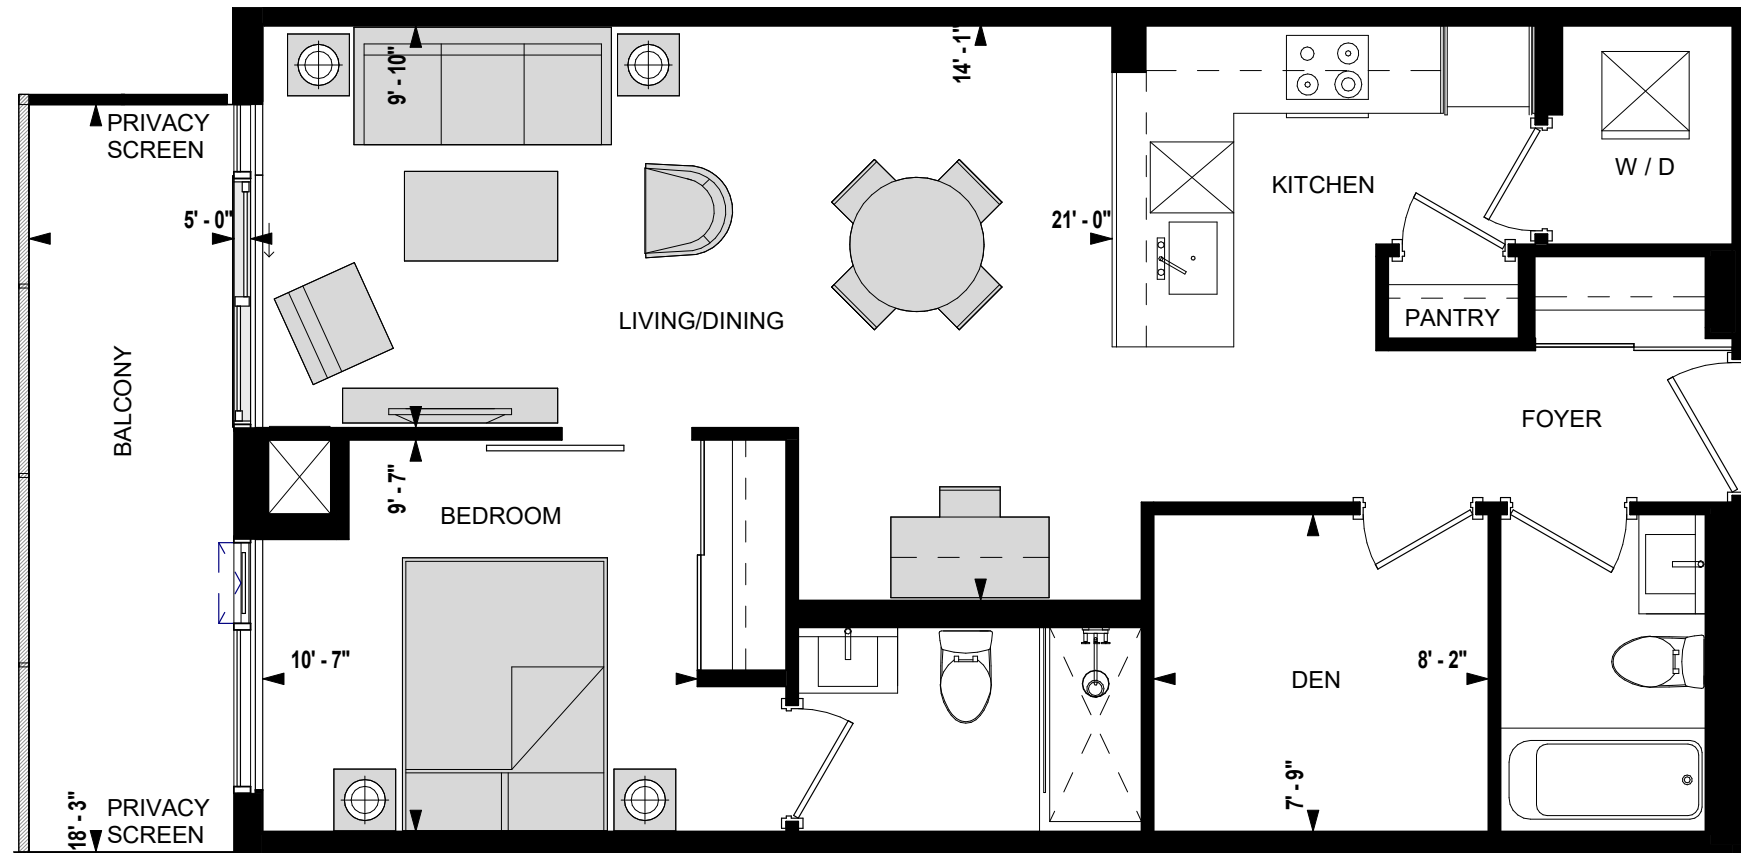

SUITE J

1 BED + DEN
770 sq.ft

FLOORS 12-26

All dimensions, specifications, and drawings are approximate. Furniture not included. Actual square footage may vary from stated floor plan. E. & O. E.

November 25, 2020