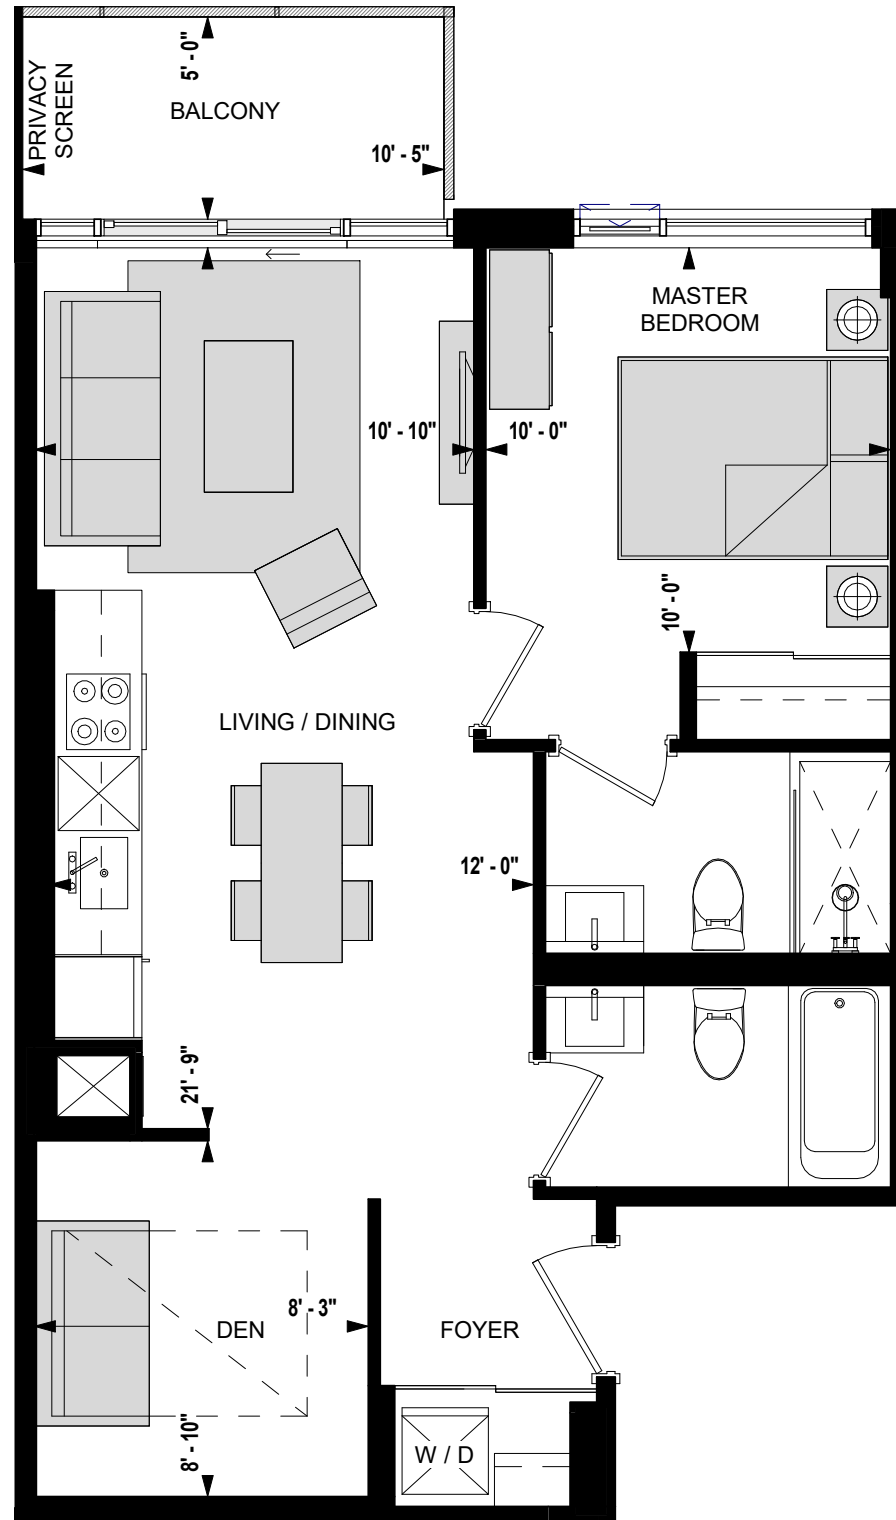

SUITE K-W

1 BED + DEN
676 sq.ft

MIRABELLA
LUXURY CONDOMINIUMS

All dimensions, specifications, and drawings are approximate. Furniture not included. Actual square footage may vary from stated floor plan. E. & O. E.
November 24, 2020

FLOORS 12-26