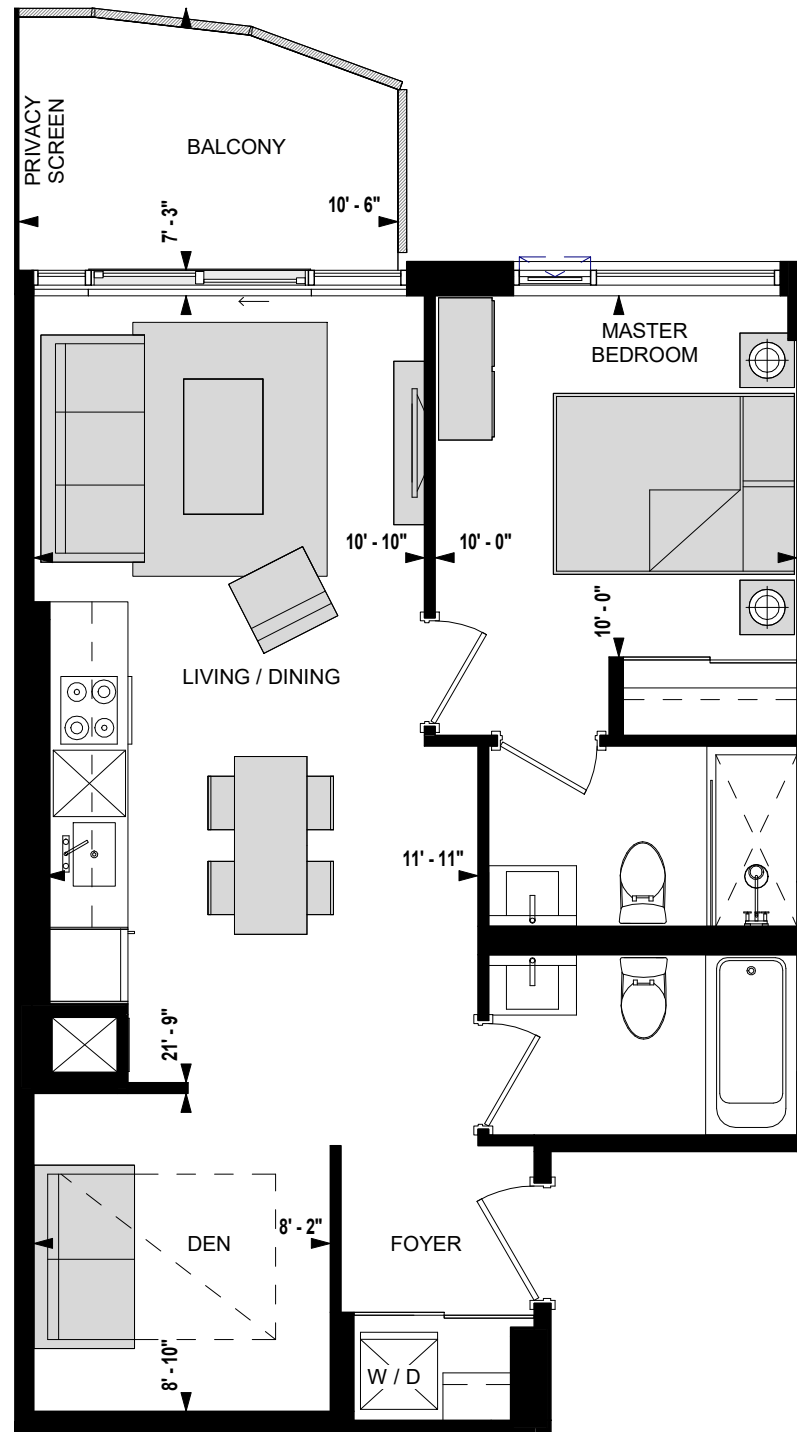

SUITE KR-W

1 BED + DEN

676 sq.ft

MIRABELLA
LUXURY CONDOMINIUMS

FLOORS 33-41

FLOORS 27-32

All dimensions, specifications, and drawings are approximate. Furniture not included. Actual square footage may vary from stated floor plan. E. & O. E.