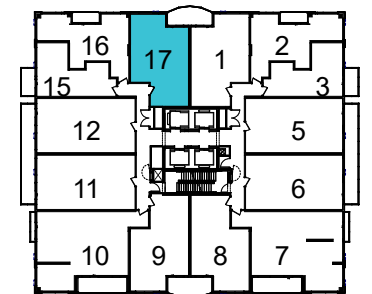

SUITE KR

1 BED + DEN
687 sq.ft

FLOORS 40-41

FLOORS 27-29

All dimensions, specifications, and drawings are approximate. Furniture not included. Actual square footage may vary from stated floor plan. E. & O. E.