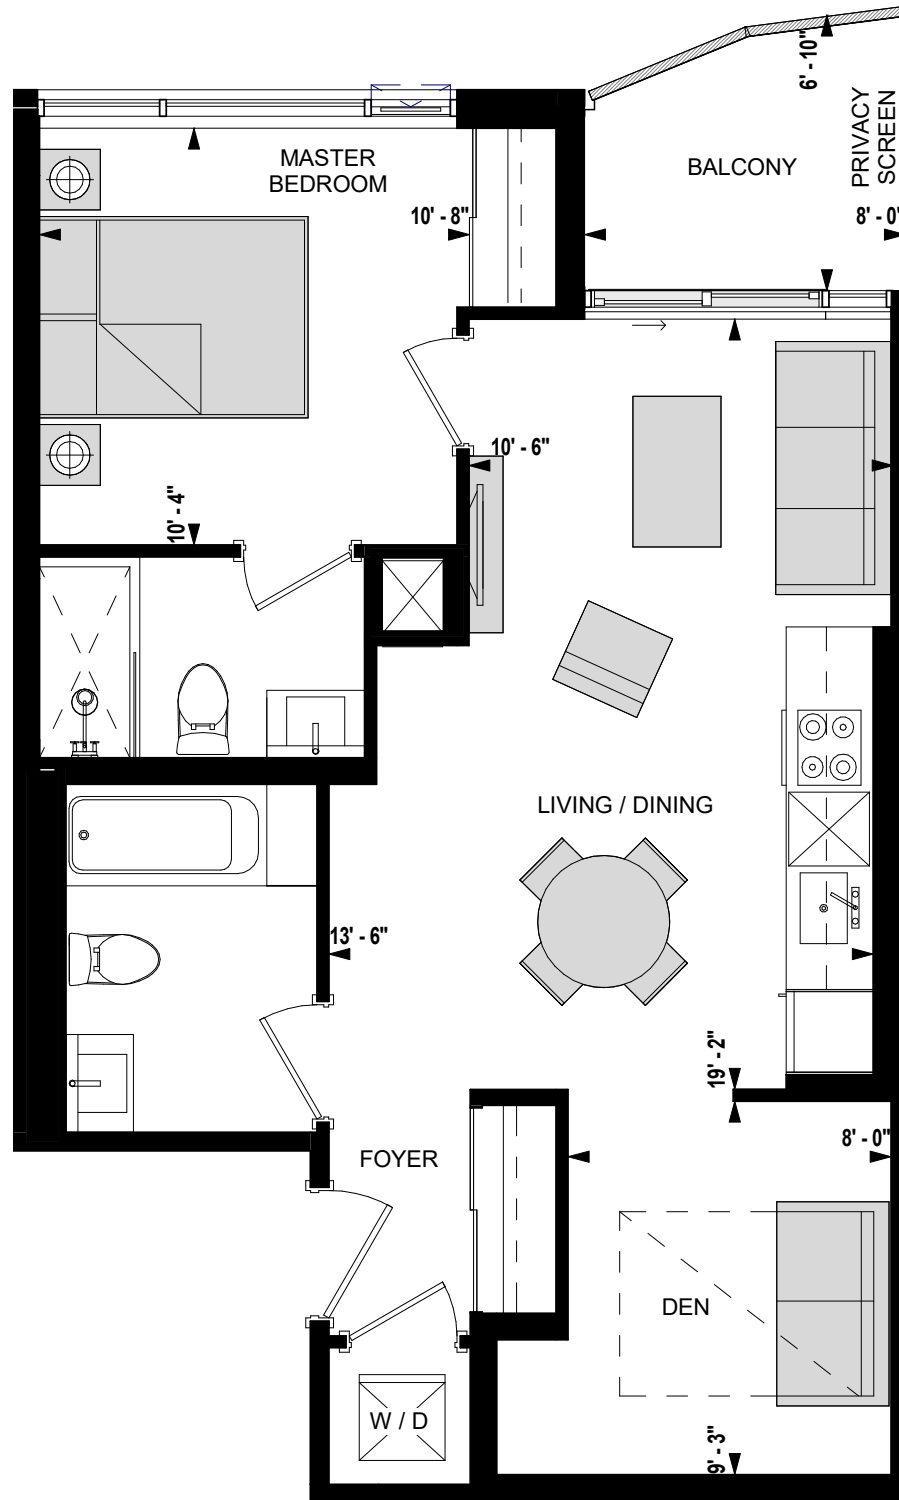

SUITE KR

1 BED + DEN
687 sq.ft

FLOORS 40-41

FLOORS 27-29

All dimensions, specifications, and drawings are approximate. Furniture not included. Actual square footage may vary from stated floor plan. E. & O. E.