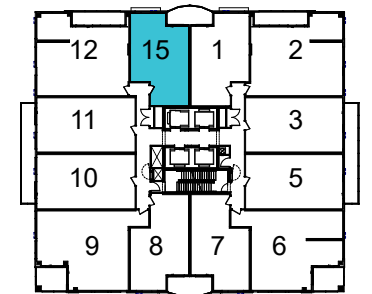

SUITE KR

1 BED + DEN
687 sq.ft

FLOORS 40-41

FLOORS 27-29

All dimensions, specifications, and drawings are approximate. Furniture not included. Actual square footage may vary from stated floor plan. E. & O. E.