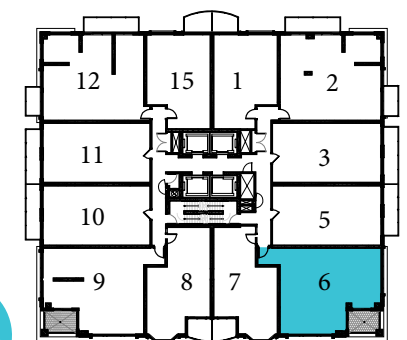

SUITE LE-W

2 BED
974 sq.ft

MIRABELLA
LUXURY CONDOMINIUMS

FLOORS 33-42

All dimensions, specifications, and drawings are approximate. Furniture not included. Actual square footage may vary from stated floor plan. E. & O. E.