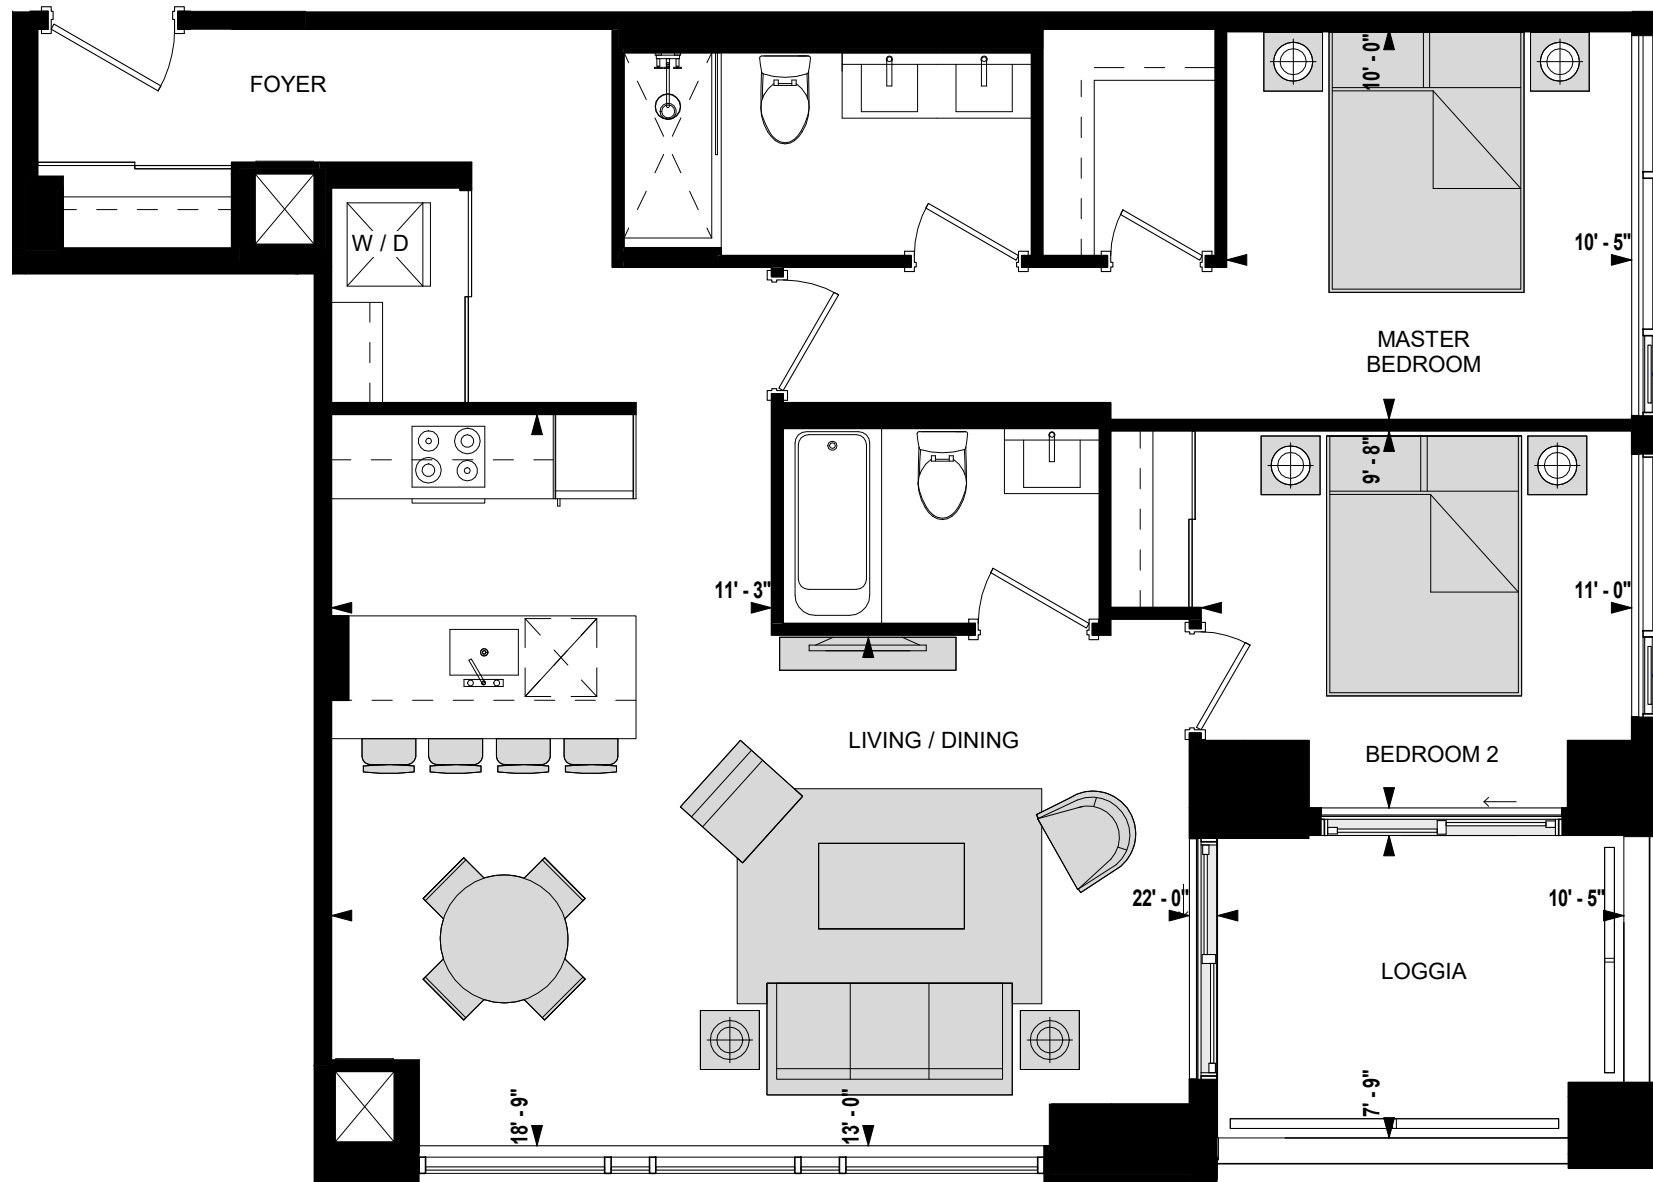

SUITE LE-W

2 BED
974 sq.ft

MIRABELLA
LUXURY CONDOMINIUMS

FLOORS 33-42

All dimensions, specifications, and drawings are approximate. Furniture not included. Actual square footage may vary from stated floor plan. E. & O. E.