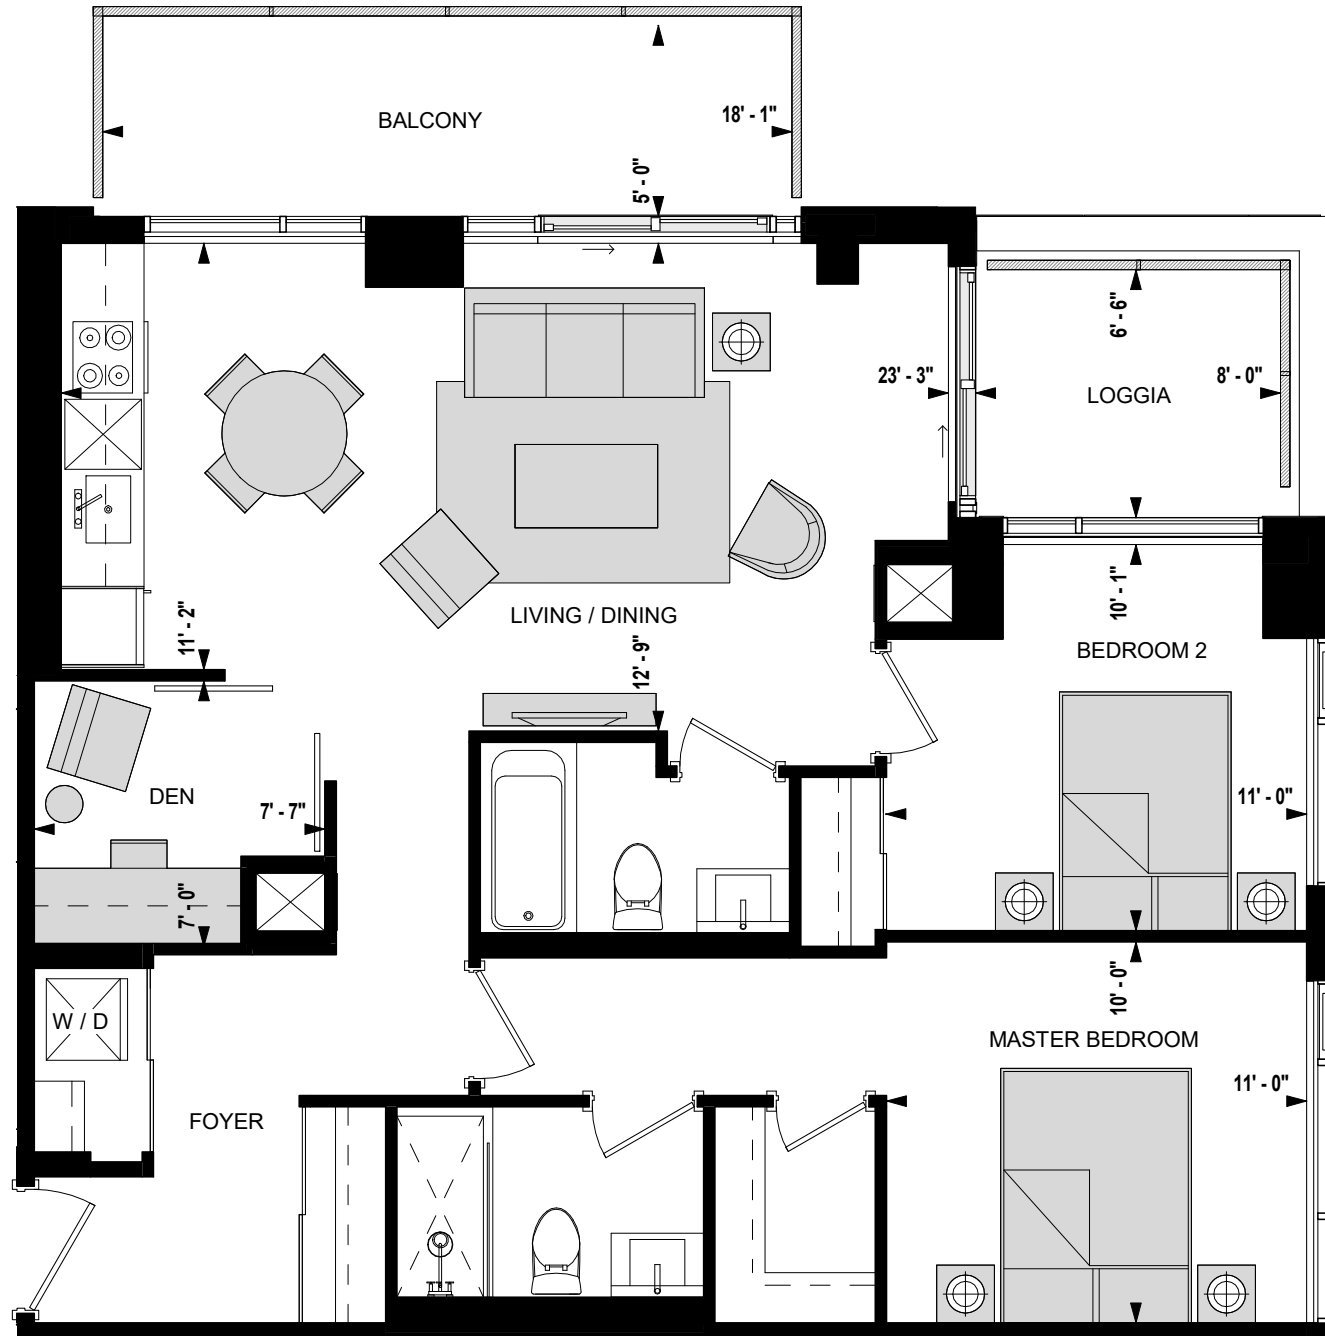

# SUITE LNE-W

2 BED + DEN

956 sq.ft

MIRABELLA  
LUXURY CONDOMINIUMS

FLOOR 42

All dimensions, specifications, and drawings are approximate. Furniture not included. Actual square footage may vary from stated floor plan. E. & O. E.