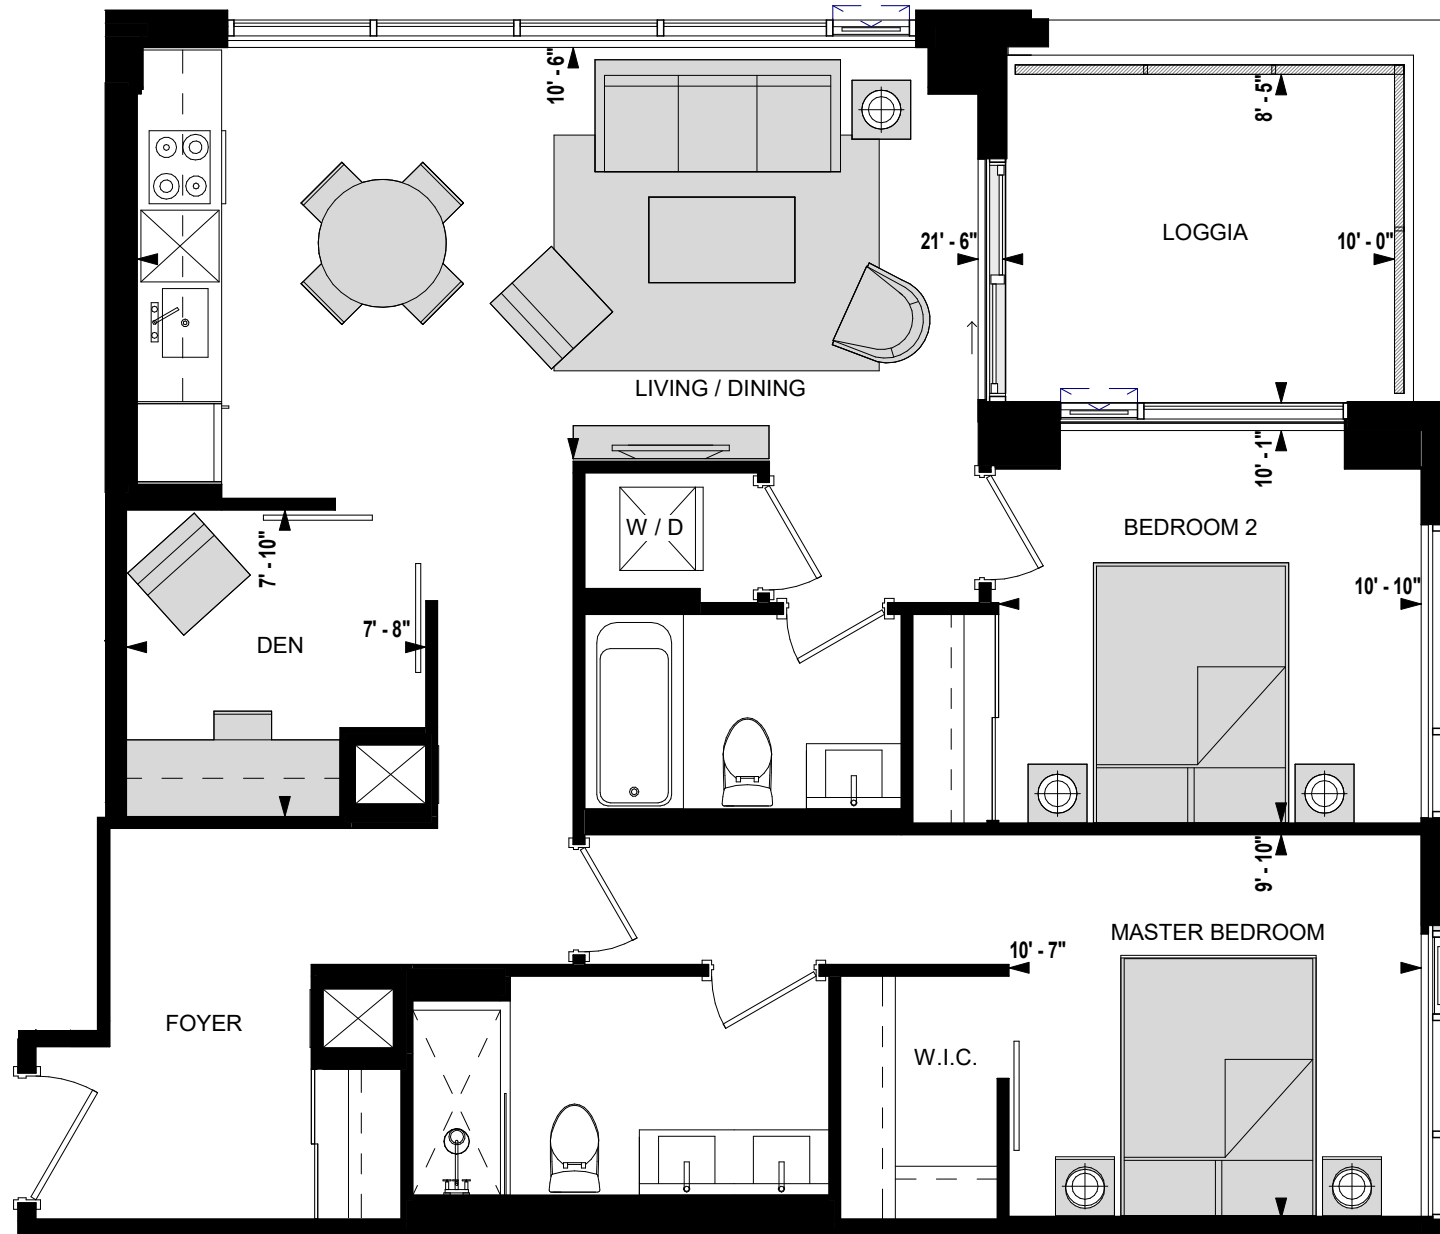

SUITE LNE

2 BED + DEN

977 sq.ft

FLOOR 42

All dimensions, specifications, and drawings are approximate. Furniture not included. Actual square footage may vary from stated floor plan. E. & O. E.

November 25, 2020