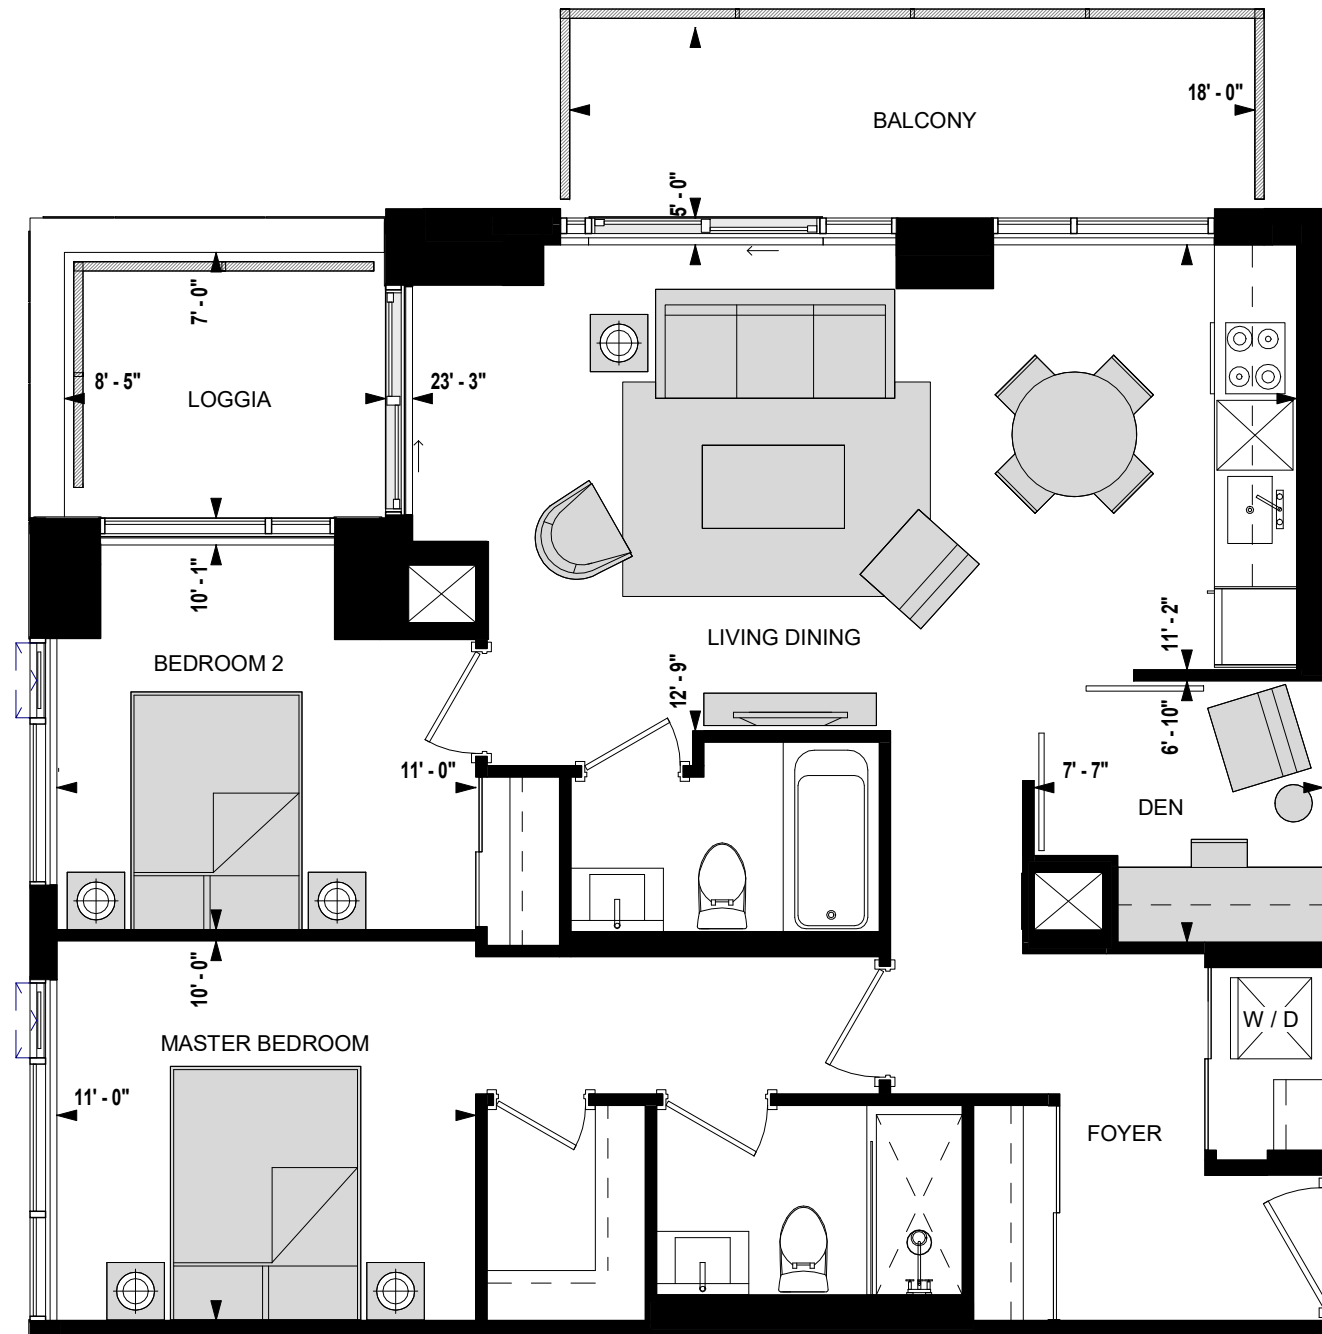

SUITE LNW-W

2 BED + DEN

956 sq.ft

MIRABELLA
LUXURY CONDOMINIUMS

All dimensions, specifications, and drawings are approximate. Furniture not included. Actual square footage may vary from stated floor plan. E. & O. E.

November 24, 2020

FLOOR 42