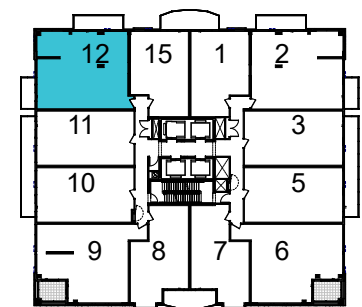

SUITE LNW

2 BED + DEN

977 sq.ft

FLOOR 42

All dimensions, specifications, and drawings are approximate. Furniture not included. Actual square footage may vary from stated floor plan. E. & O. E.

November 25, 2020