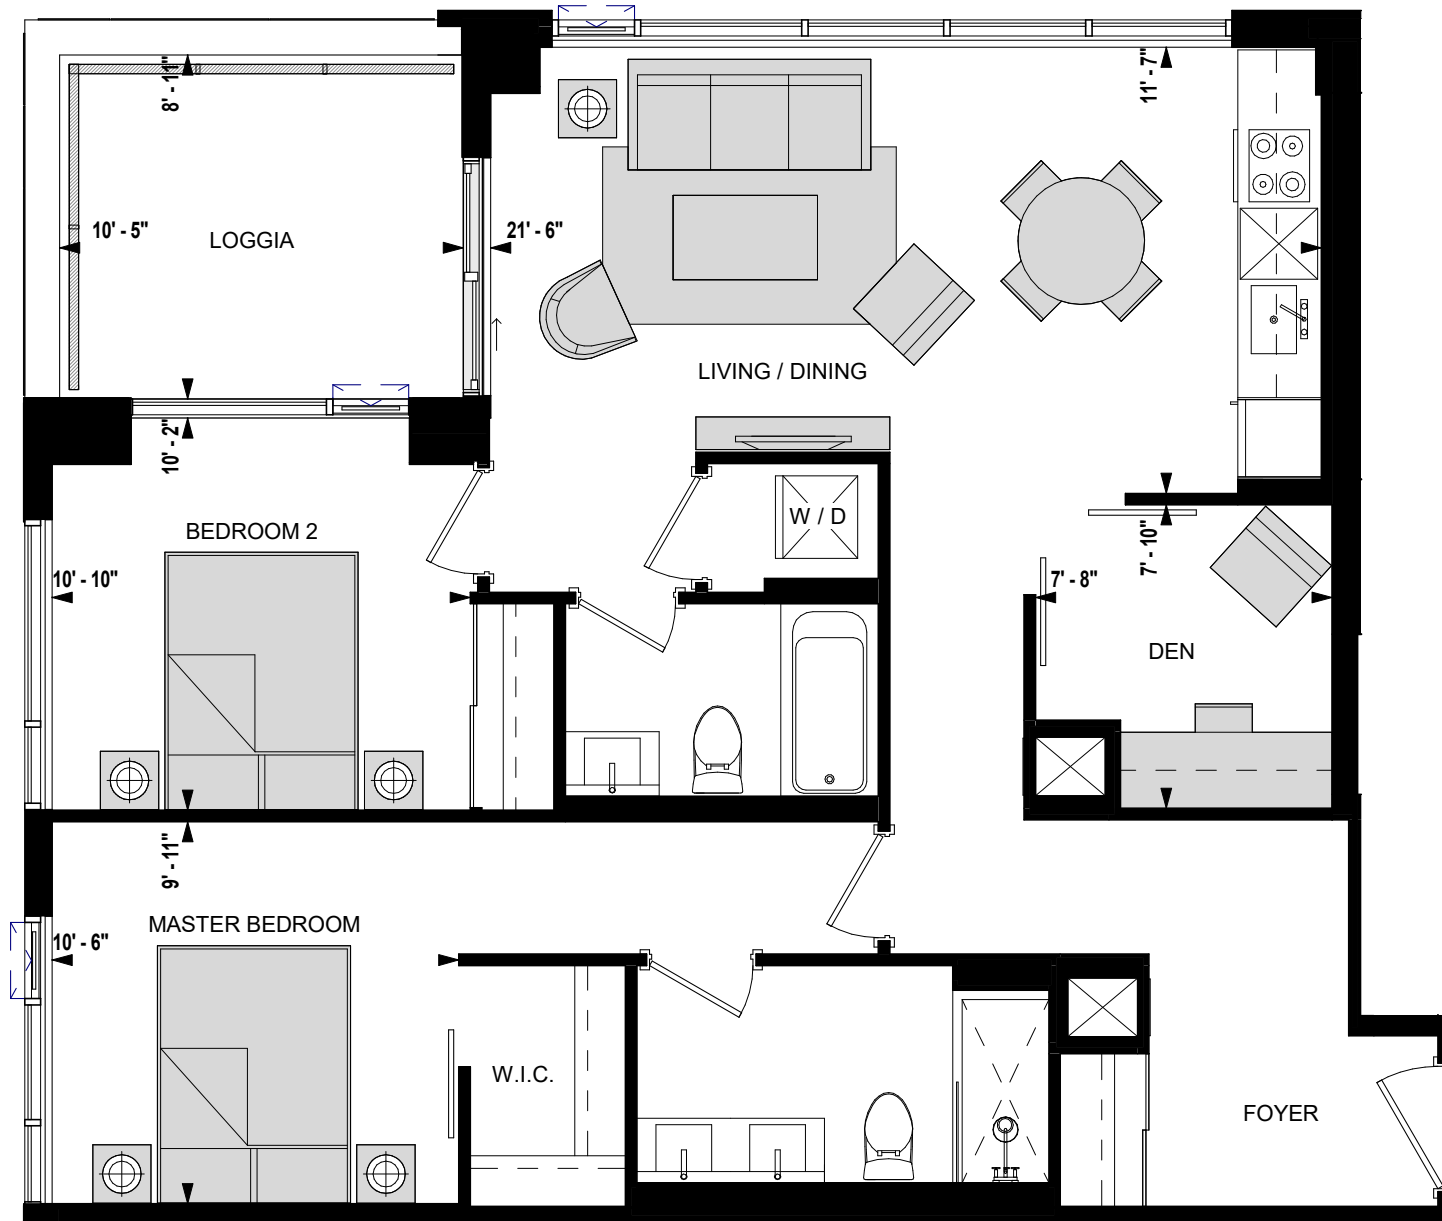

SUITE LNW

2 BED + DEN

977 sq.ft

FLOOR 42

All dimensions, specifications, and drawings are approximate. Furniture not included. Actual square footage may vary from stated floor plan. E. & O. E.

November 25, 2020