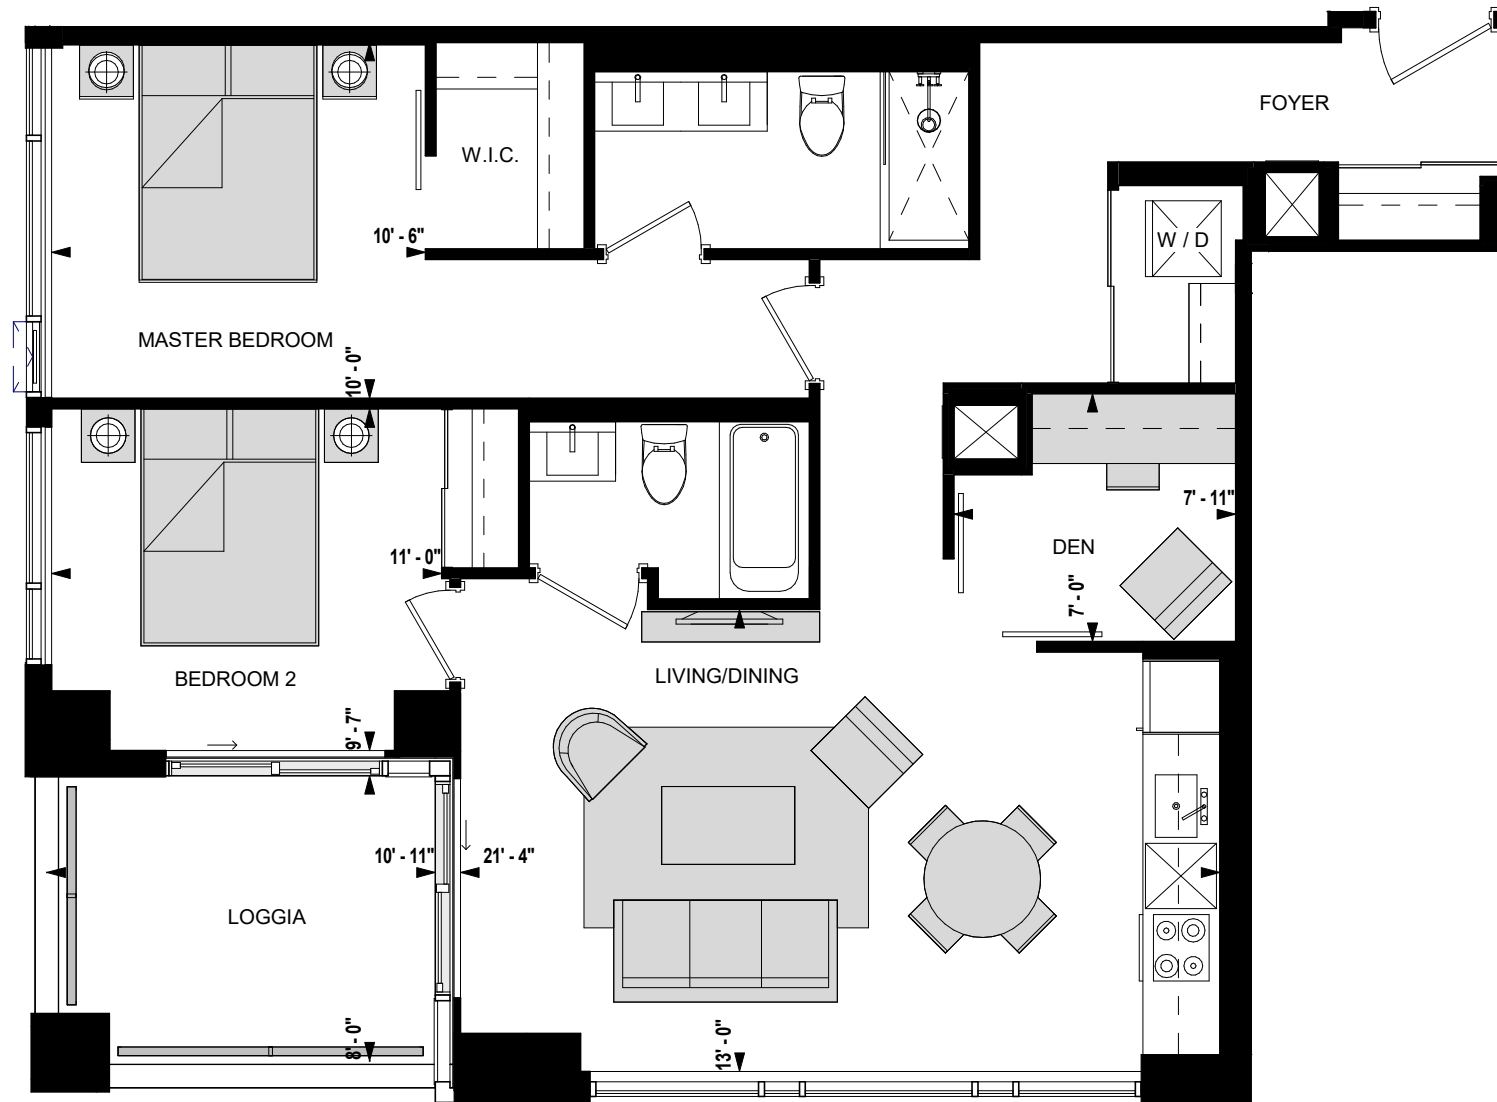

SUITE LW

2 BED + DEN

944 sq.ft

FLOORS 40-41

FLOORS 33-39

All dimensions, specifications, and drawings are approximate. Furniture not included. Actual square footage may vary from stated floor plan. E. & O. E.