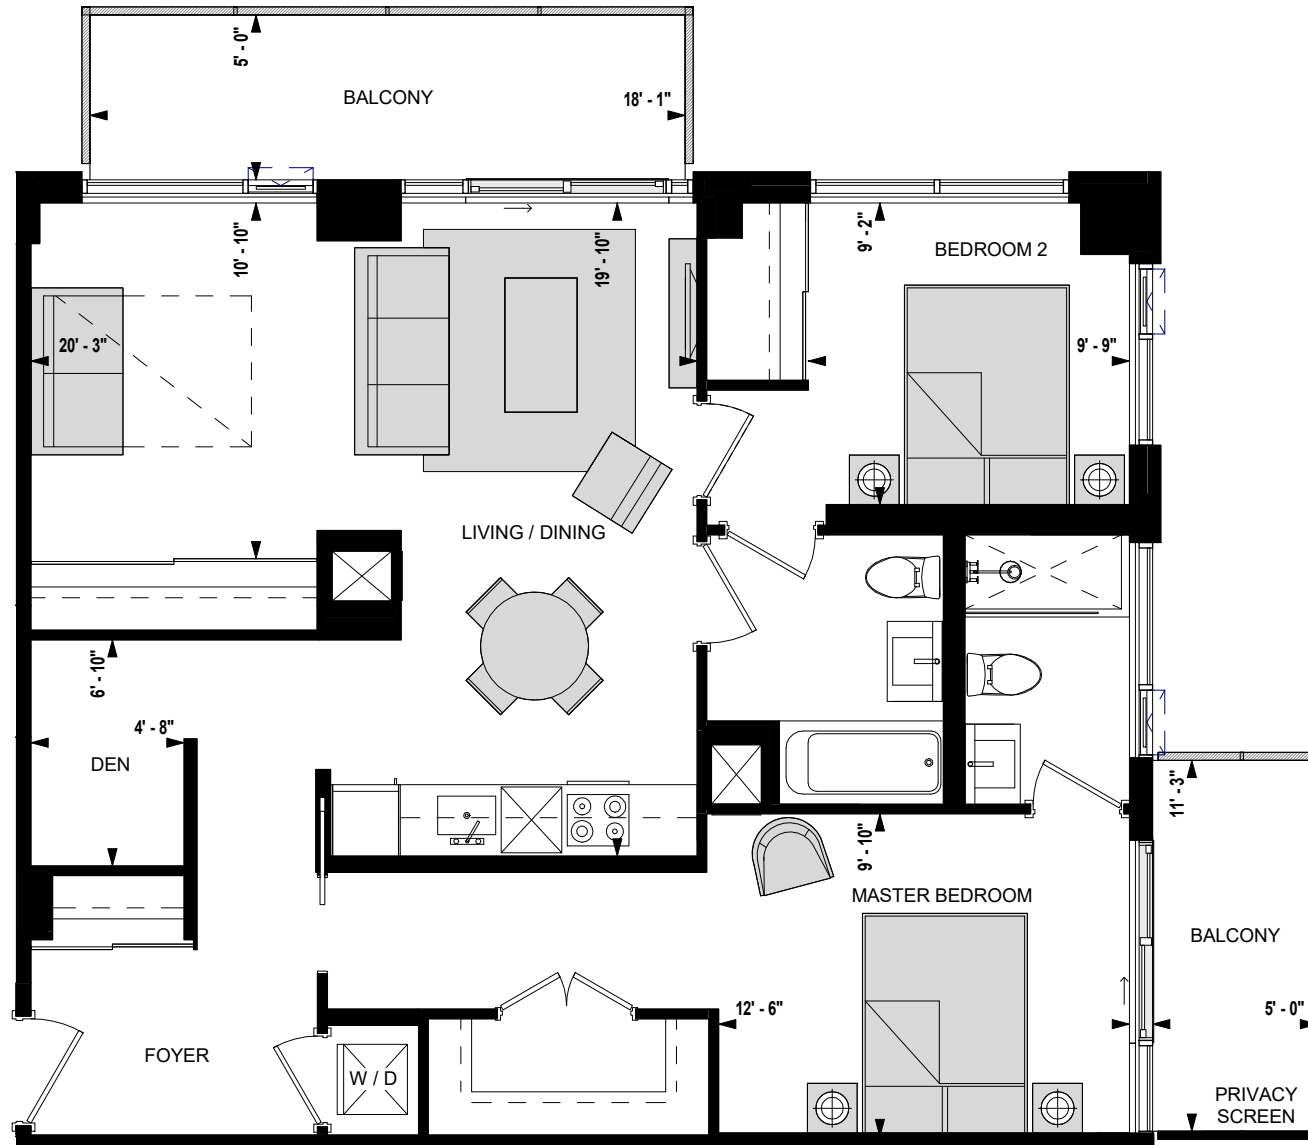

SUITE M3-W

2 BED + DEN
1032 sq.ft

MIRABELLA
LUXURY CONDOMINIUMS

FLOORS 33-39

FLOORS 27-32

All dimensions, specifications, and drawings are approximate. Furniture not included. Actual square footage may vary from stated floor plan. E. & O. E.