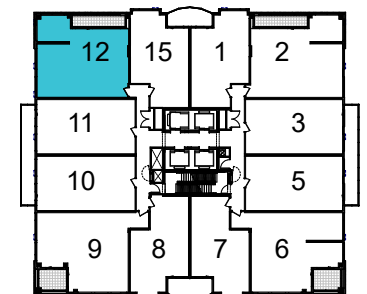

# SUITE M3

3 BED  
995 sq.ft

FLOORS 40-41

FLOORS 33-39

All dimensions, specifications, and drawings are approximate. Furniture not included. Actual square footage may vary from stated floor plan. E. & O. E.