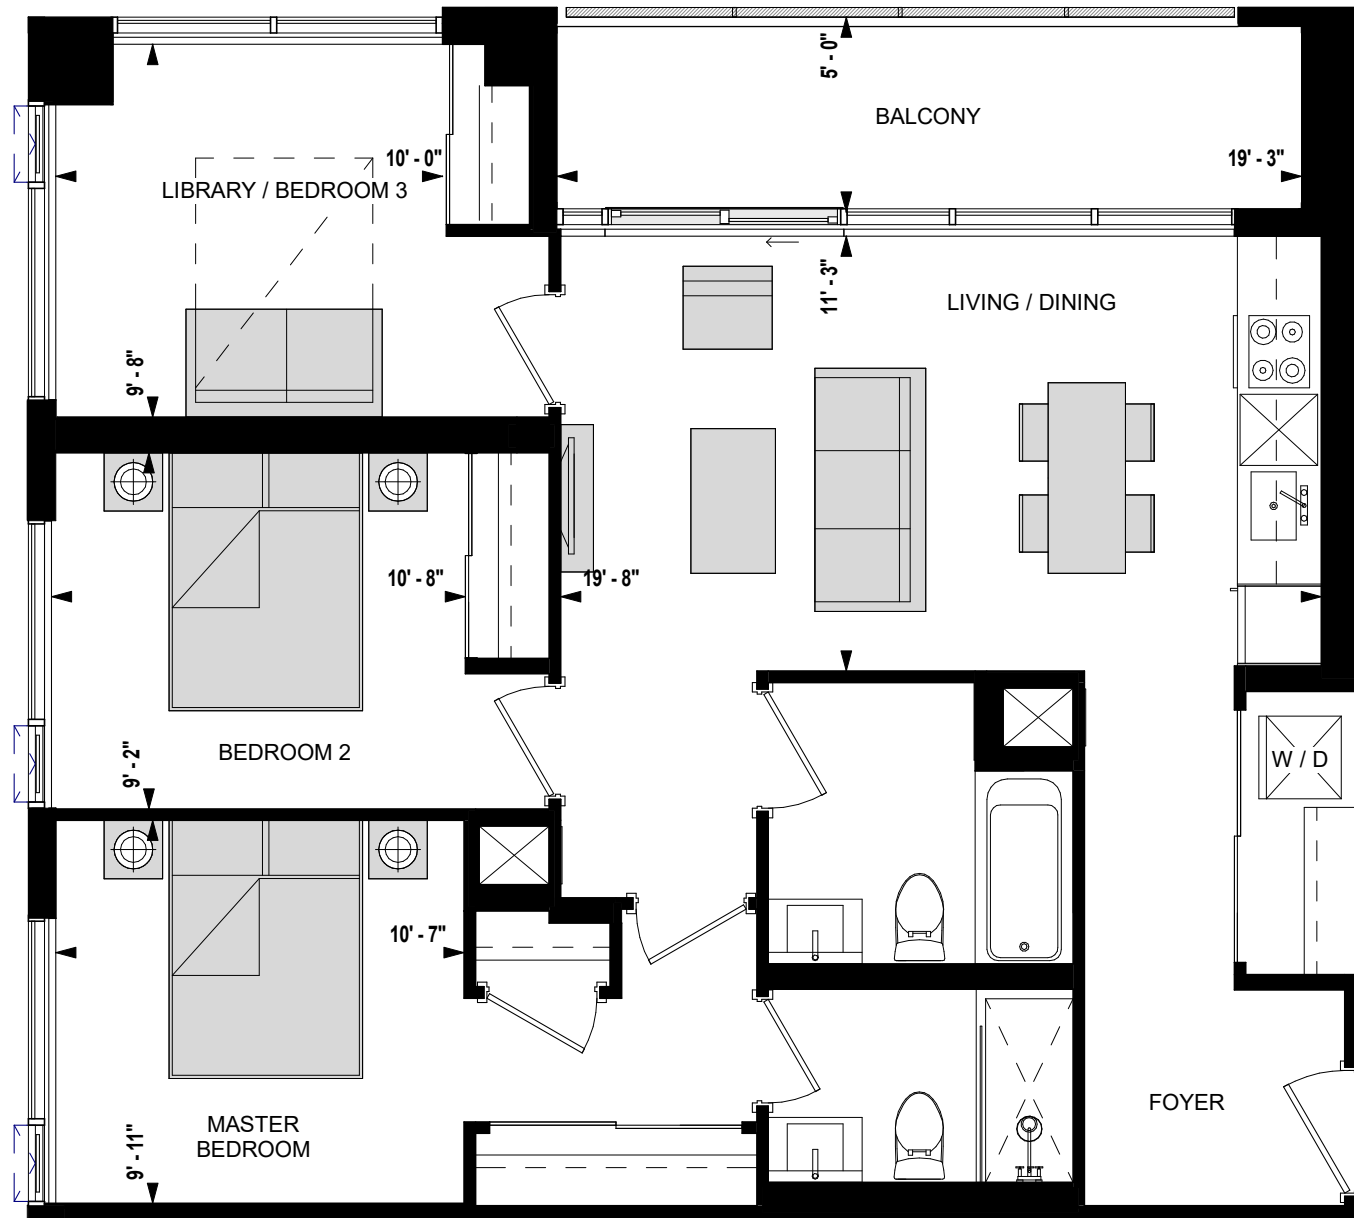

# SUITE M3

3 BED  
995 sq.ft

FLOORS 40-41

FLOORS 33-39

All dimensions, specifications, and drawings are approximate. Furniture not included. Actual square footage may vary from stated floor plan. E. & O. E.