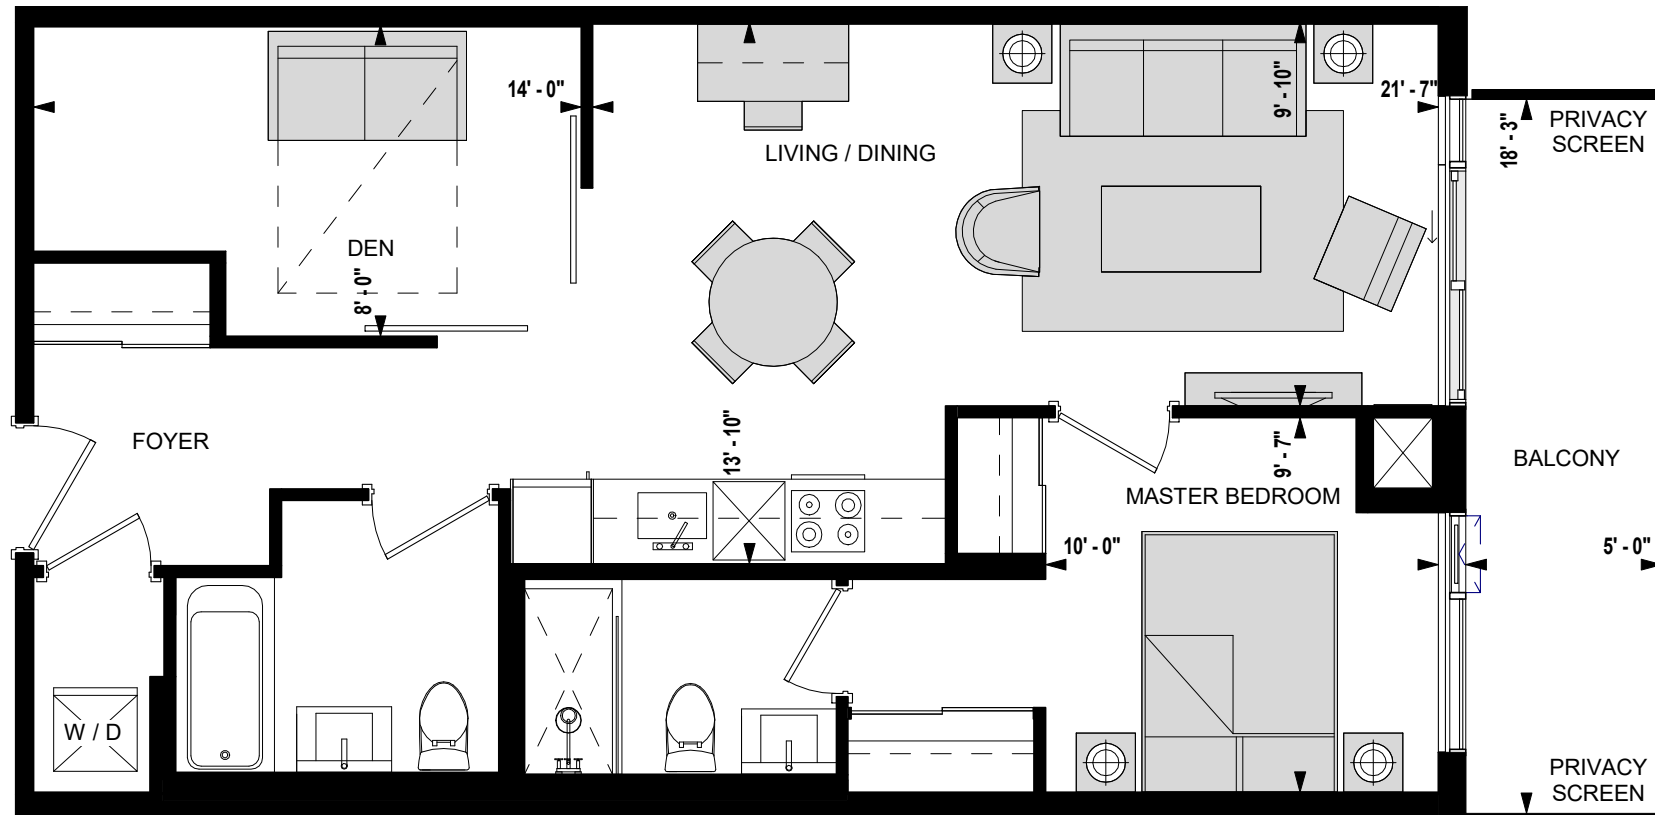

SUITE DE-W

1 BED + DEN

772 sq.ft

MIRABELLA
LUXURY CONDOMINIUMS

FLOOR 43

All dimensions, specifications, and drawings are approximate. Furniture not included. Actual square footage may vary from stated floor plan. E. & O. E.