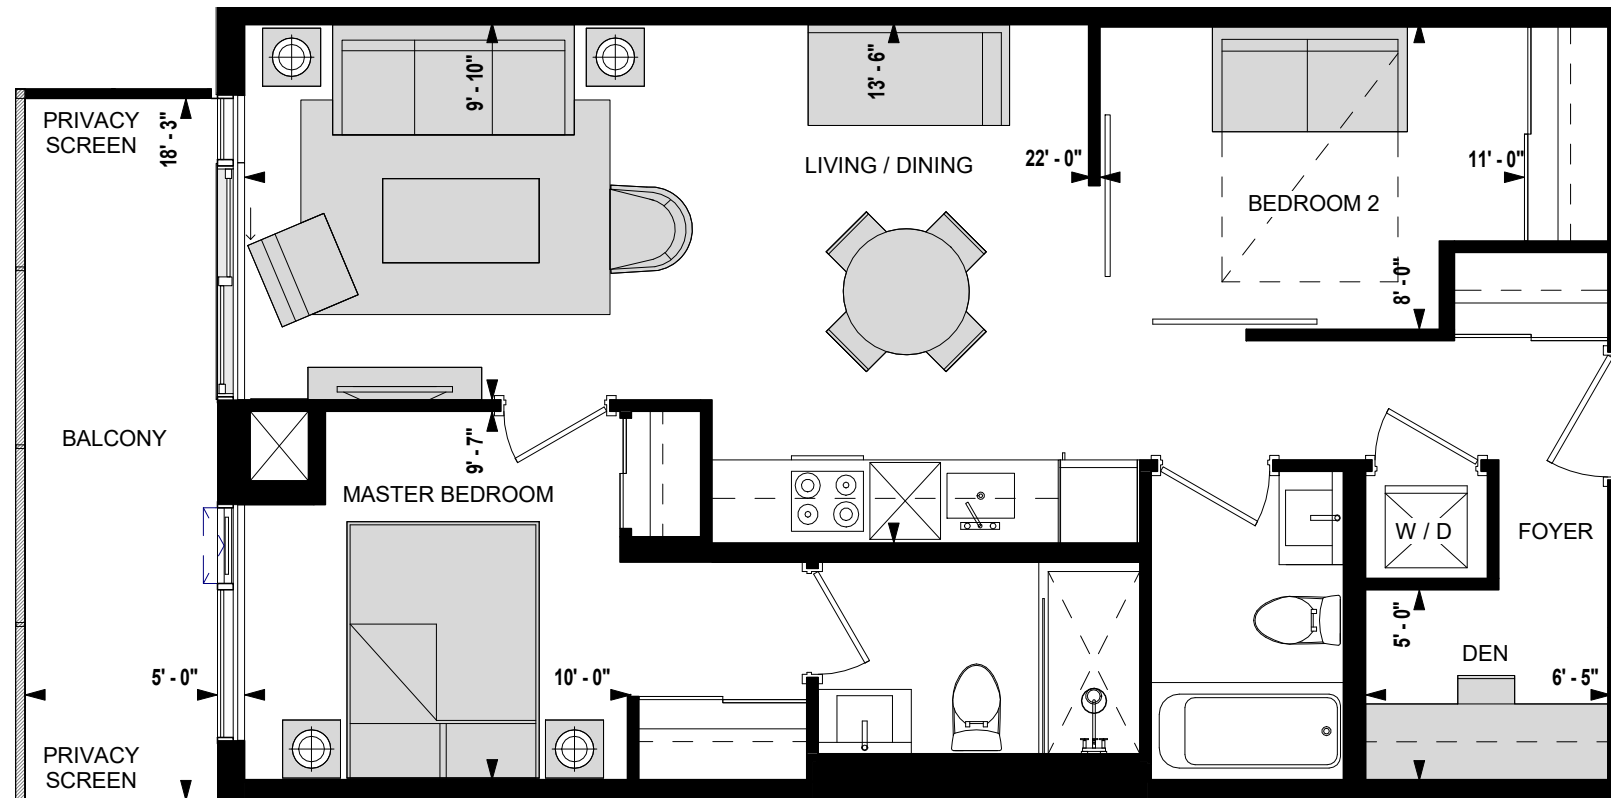

SUITE WMS-W

2 BED + DEN

764 sq.ft

MIRABELLA
LUXURY CONDOMINIUMS

All dimensions, specifications, and drawings are approximate. Furniture not included. Actual square footage may vary from stated floor plan. E. & O. E.

November 24, 2020

FLOOR 43